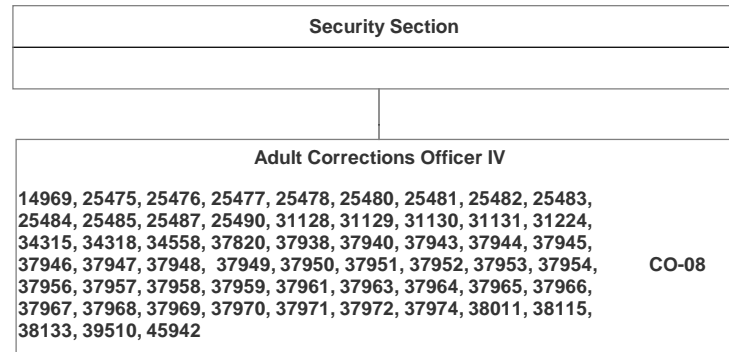

STATE OF HAWAII
DEPARTMENT OF PUBLIC SAFETY
OFFICE OF THE DEPUTY DIRECTOR FOR CORRECTIONS
INSTITUTIONS DIVISION
HALAWA CORRECTIONAL FACILITY BRANCH
ROTATION STAFF

POSITION ORGANIZATION CHART

June 30, 2020
Page 26