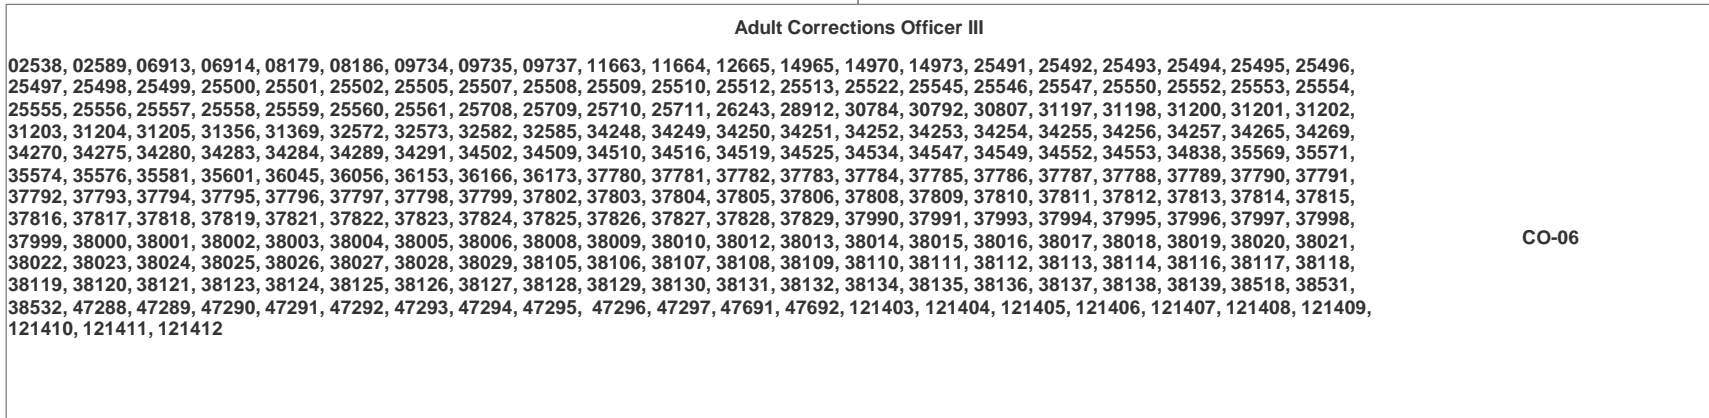

STATE OF HAWAII
DEPARTMENT OF PUBLIC SAFETY
OFFICE OF THE DEPUTY DIRECTOR FOR CORRECTIONS
INSTITUTIONS DIVISION
HALAWA CORRECTIONAL FACILITY BRANCH
ROTATION STAFF

POSITION ORGANIZATION CHART

June 30, 2020
Page 26

CO-08

CO-06