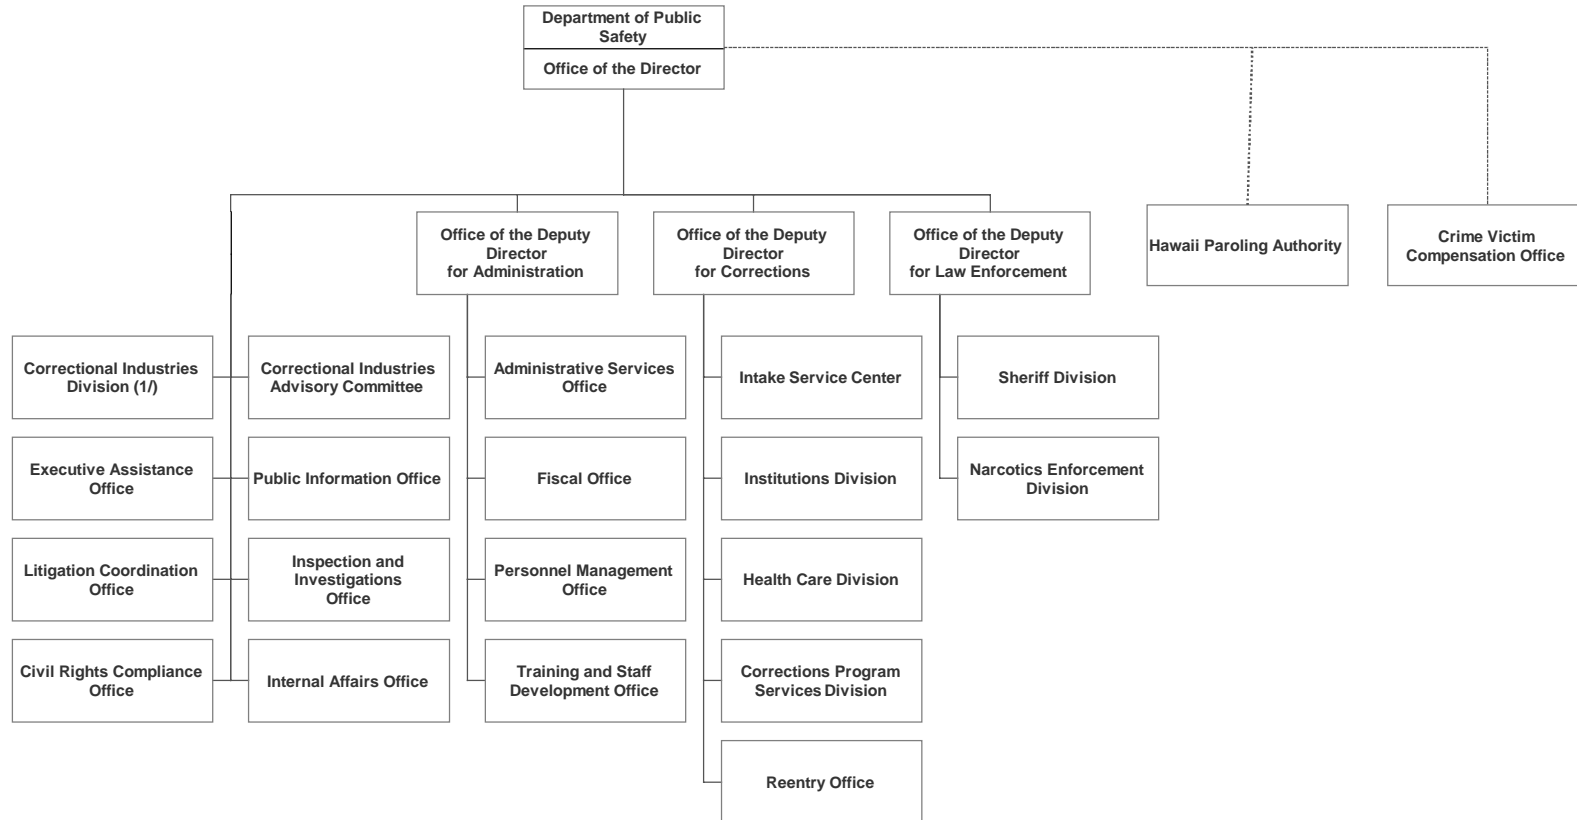

STATE OF HAWAII
DEPARTMENT OF PUBLIC SAFETY

ORGANIZATION CHART

June 30, 2020
Page 1

1/ Hawaii Correctional Industries relocated to the Office of the Director from Deputy Director for Corrections. Delegated authority effective on 10.22.2019.
2/ Act 179 created the Correctional Oversight Commission, consolidating both the Corrections Population Management Commission (CPMC), and the Reentry Commission effective 7.2.2019.