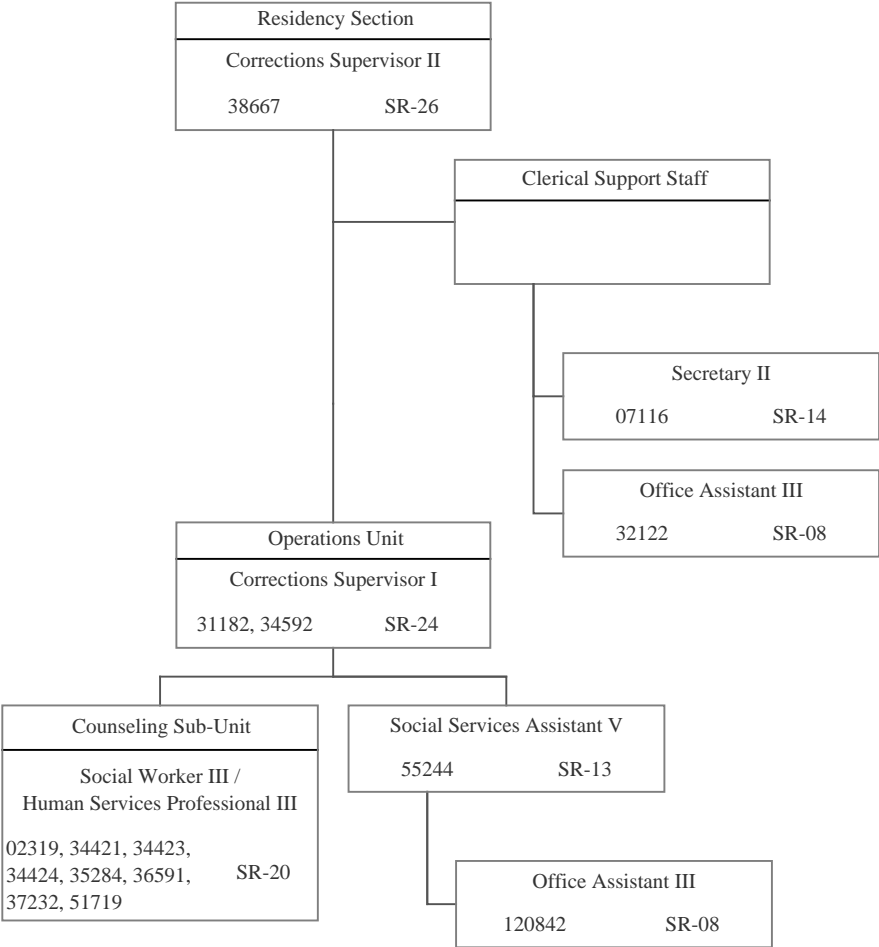

**APPROVED
SEP 18, 2017**

STATE OF HAWAII
DEPARTMENT OF PUBLIC SAFETY
OFFICE OF THE DEPUTY DIRECTOR FOR CORRECTIONS
INSTITUTIONS DIVISION
OAHU COMMUNITY CORRECTIONAL CENTER BRANCH
RESIDENCY SECTION

POSITION ORGANIZATION CHART

June 30, 2017