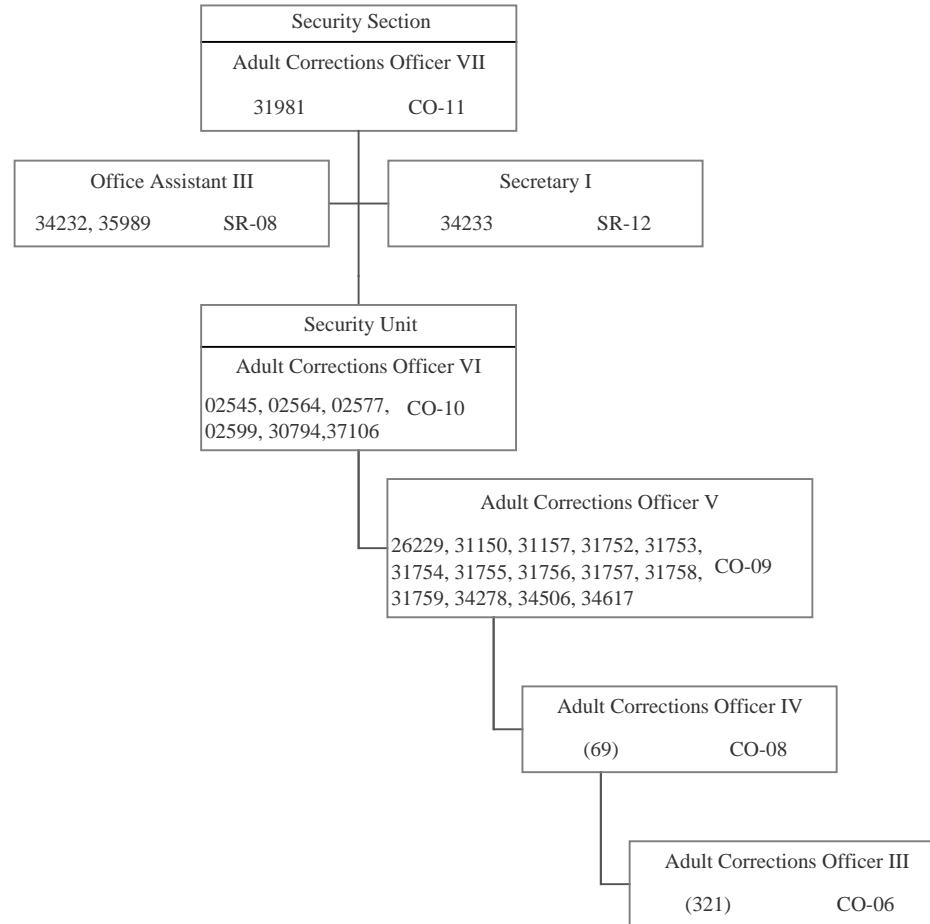

POSITION ORGANIZATION CHART

June 30, 2017

**APPROVED**  
**SEP 18, 2017**

STATE OF HAWAII  
DEPARTMENT OF PUBLIC SAFETY  
OFFICE OF THE DEPUTY DIRECTOR FOR CORRECTIONS  
INSTITUTIONS DIVISION  
OAHU COMMUNITY CORRECTIONAL CENTER BRANCH  
SECURITY SECTION

POSITION ORGANIZATION CHART

June 30, 2017

STATE OF HAWAII  
 DEPARTMENT OF PUBLIC SAFETY  
 OFFICE OF THE DEPUTY DIRECTOR FOR CORRECTIONS  
 INSTITUTIONS DIVISION  
 OAHU COMMUNITY CORRECTIONAL CENTER BRANCH  
 SECURITY SECTION  
 ROTATION STAFF