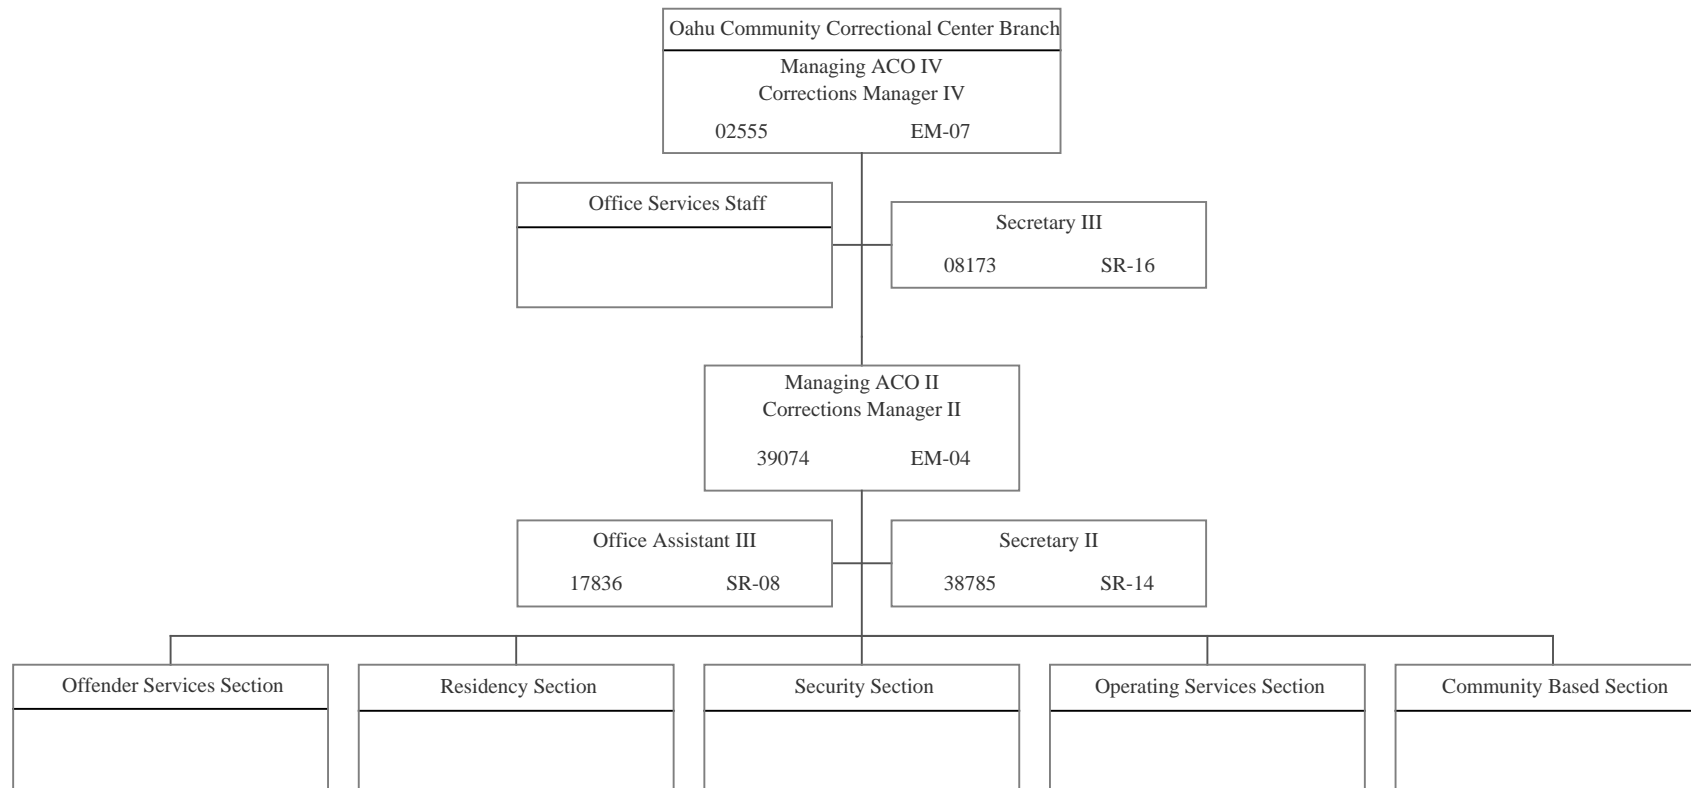

**APPROVED
SEP 18, 2017**

STATE OF HAWAII
DEPARTMENT OF PUBLIC SAFETY
OFFICE OF THE DEPUTY DIRECTOR FOR CORRECTIONS
INSTITUTIONS DIVISION
OAHU COMMUNITY CORRECTIONAL CENTER BRANCH

POSITION ORGANIZATION CHART

June 30, 2017