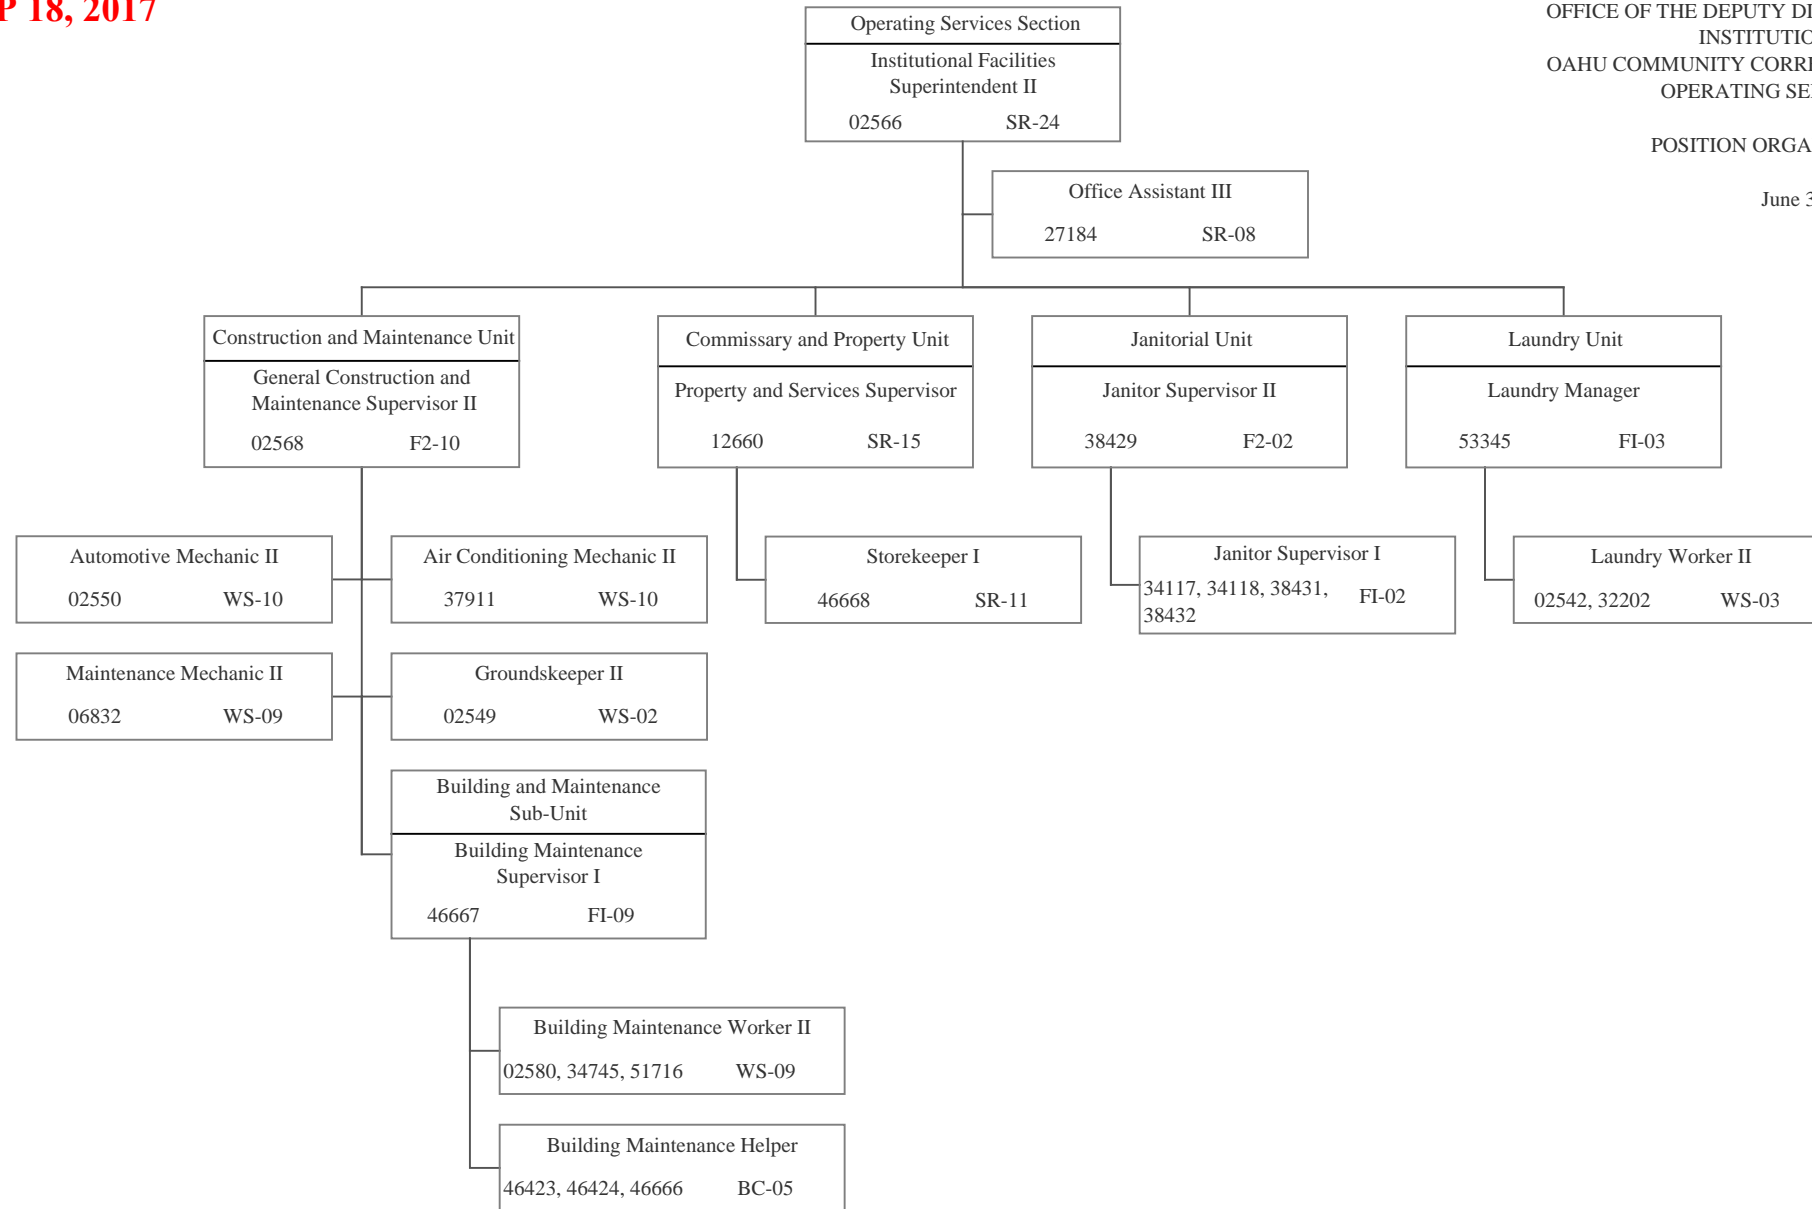

**APPROVED
SEP 18, 2017**

STATE OF HAWAII
DEPARTMENT OF PUBLIC SAFETY
OFFICE OF THE DEPUTY DIRECTOR FOR CORRECTIONS
INSTITUTIONS DIVISION
OAHU COMMUNITY CORRECTIONAL CENTER BRANCH
OPERATING SERVICES SECTION

POSITION ORGANIZATION CHART

June 30, 2017