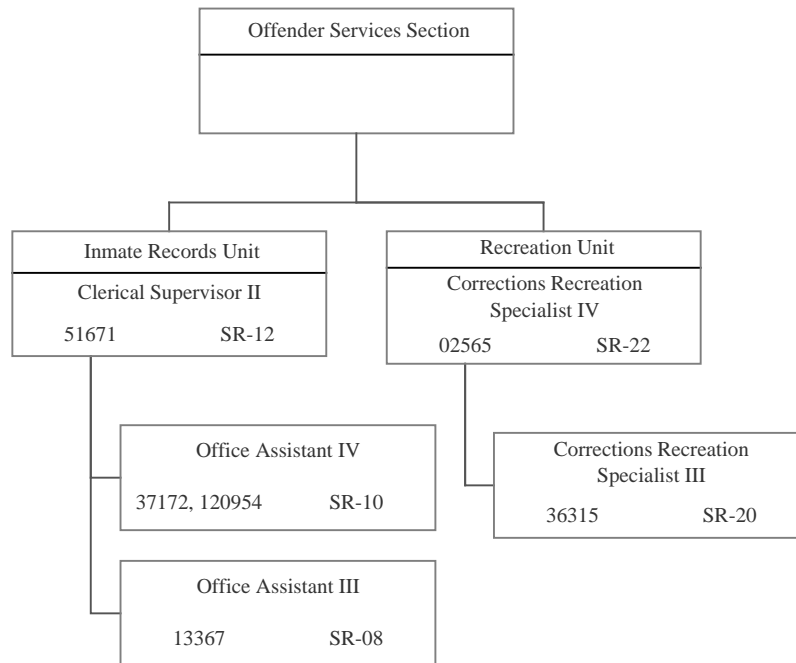

APPROVED
SEP 18, 2017

STATE OF HAWAII
DEPARTMENT OF PUBLIC SAFETY
OFFICE OF THE DEPUTY DIRECTOR FOR CORRECTIONS
INSTITUTIONS DIVISION
OAHU COMMUNITY CORRECTIONAL CENTER BRANCH
OFFENDER SERVICES SECTION

POSITION ORGANIZATION CHART

June 30, 2017