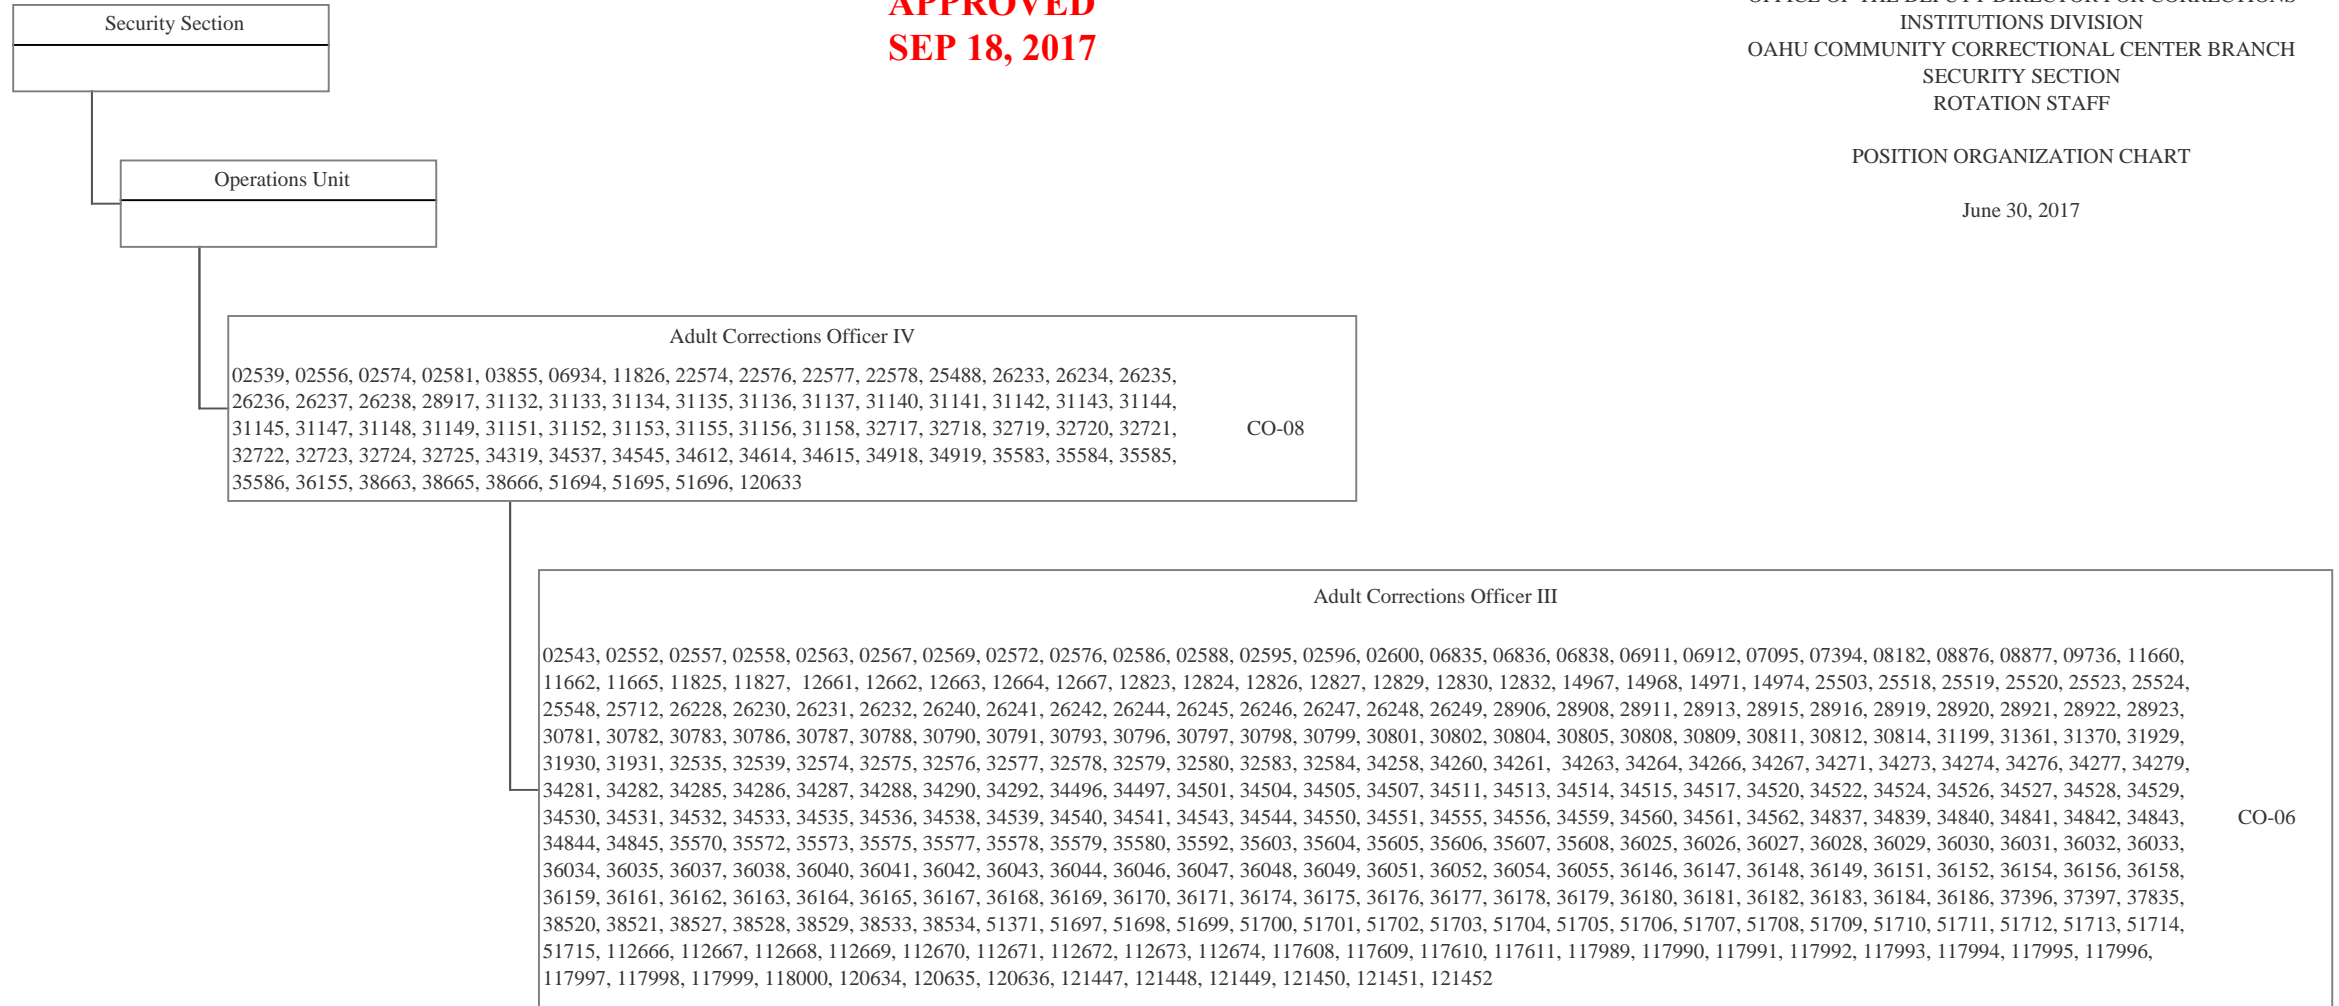

STATE OF HAWAII
DEPARTMENT OF PUBLIC SAFETY
OFFICE OF THE DEPUTY DIRECTOR FOR CORRECTIONS
INSTITUTIONS DIVISION
OAHU COMMUNITY CORRECTIONAL CENTER BRANCH
SECURITY SECTION
ROTATION STAFF

POSITION ORGANIZATION CHART

June 30, 2017

**APPROVED
SEP 18, 2017**