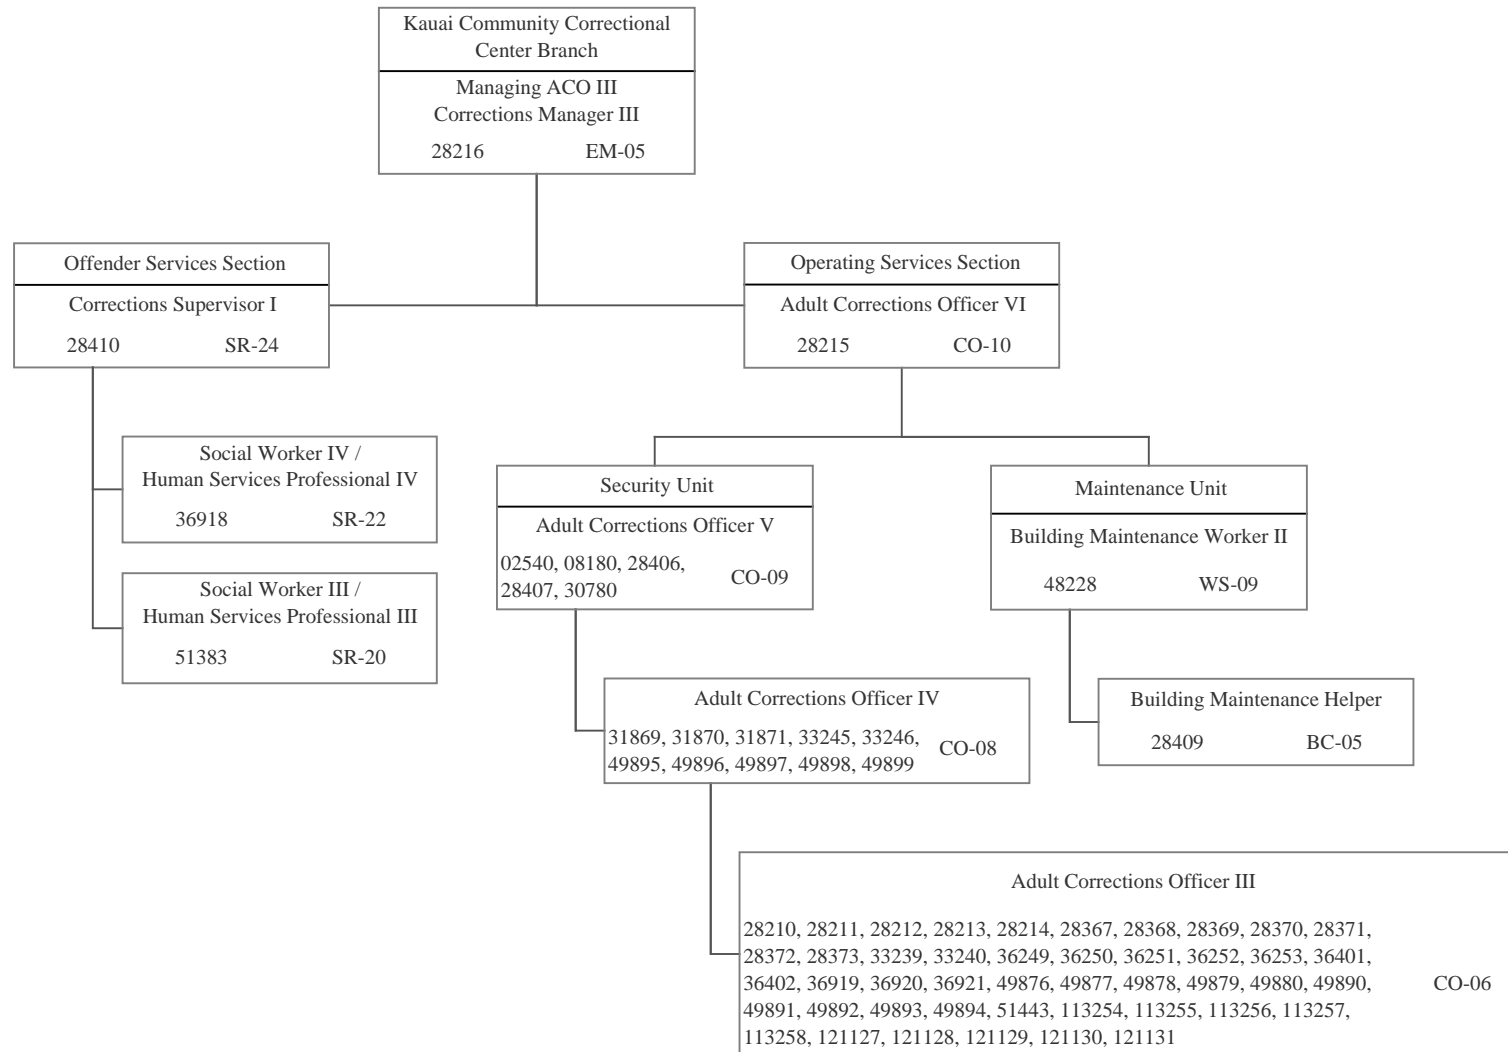

STATE OF HAWAII
DEPARTMENT OF PUBLIC SAFETY
OFFICE OF THE DEPUTY DIRECTOR FOR CORRECTIONS
INSTITUTIONS DIVISION
KAUAI COMMUNITY CORRECTIONAL CENTER BRANCH
OFFENDER SERVICES SECTION
OPERATING SERVICES SECTION

POSITION ORGANIZATION CHART

June 30, 2017