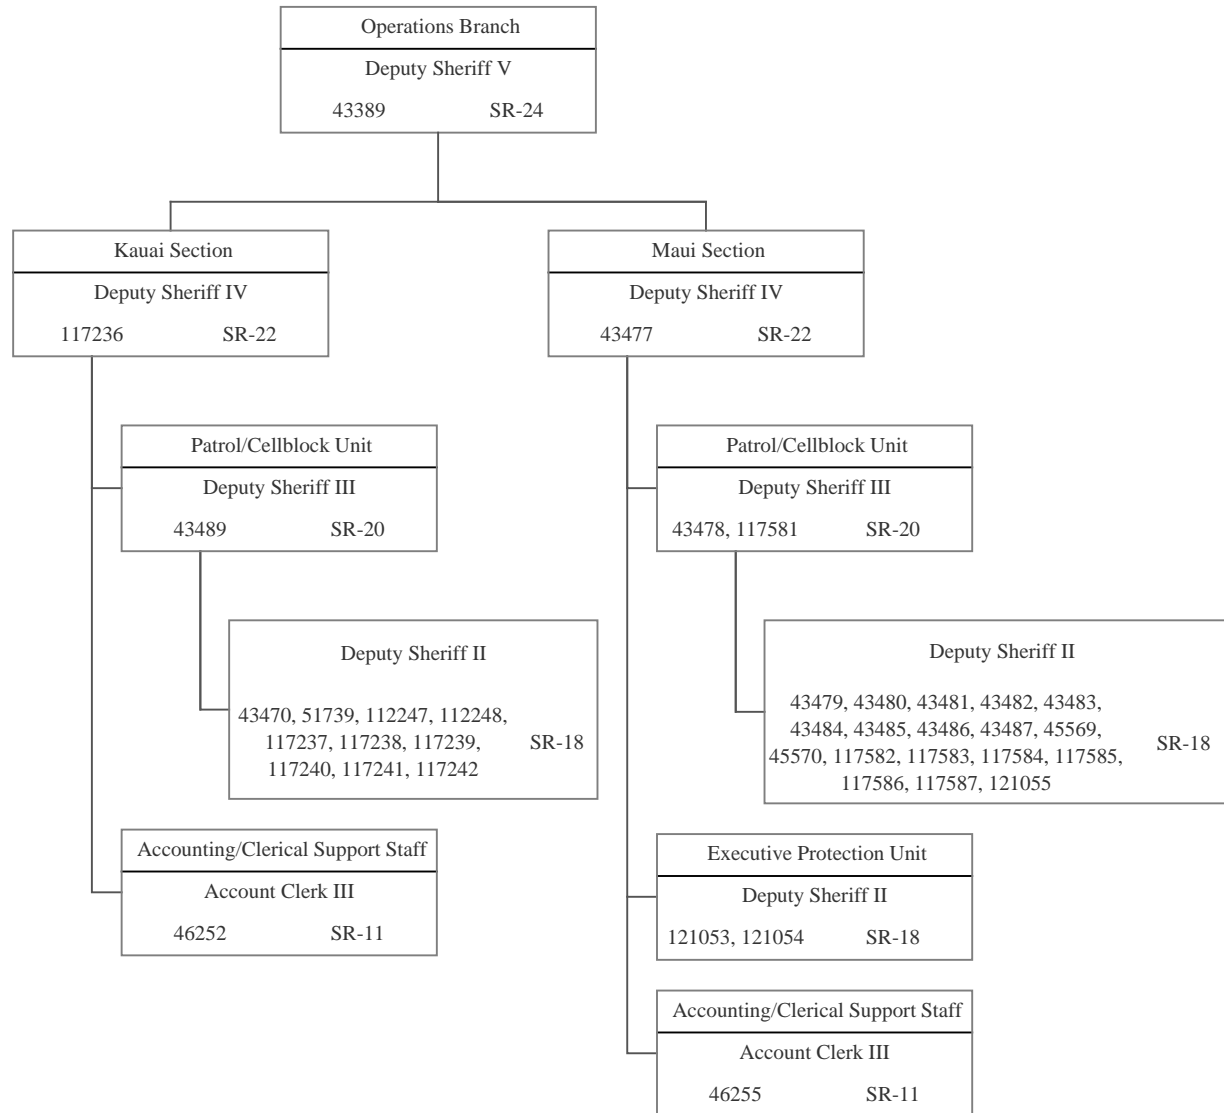

STATE OF HAWAII
DEPARTMENT OF PUBLIC SAFETY
OFFICE OF THE DEPUTY DIRECTOR FOR LAW ENFORCEMENT
SHERIFF DIVISION
OPERATIONS BRANCH
KAUAI SECTION
MAUI SECTION

POSITION ORGANIZATION CHART

June 30, 2017