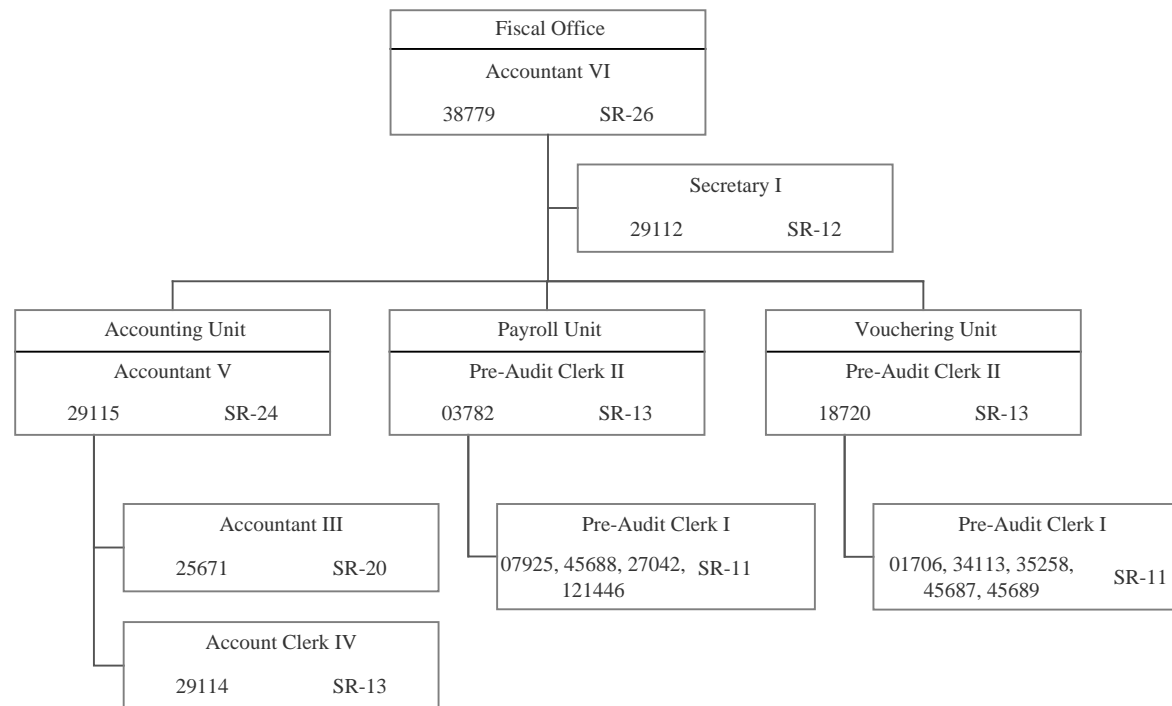

STATE OF HAWAII
DEPARTMENT OF PUBLIC SAFETY
OFFICE OF THE DEPUTY DIRECTOR FOR ADMINISTRATION
FISCAL OFFICE

POSITION ORGANIZATION CHART

June 30, 2017