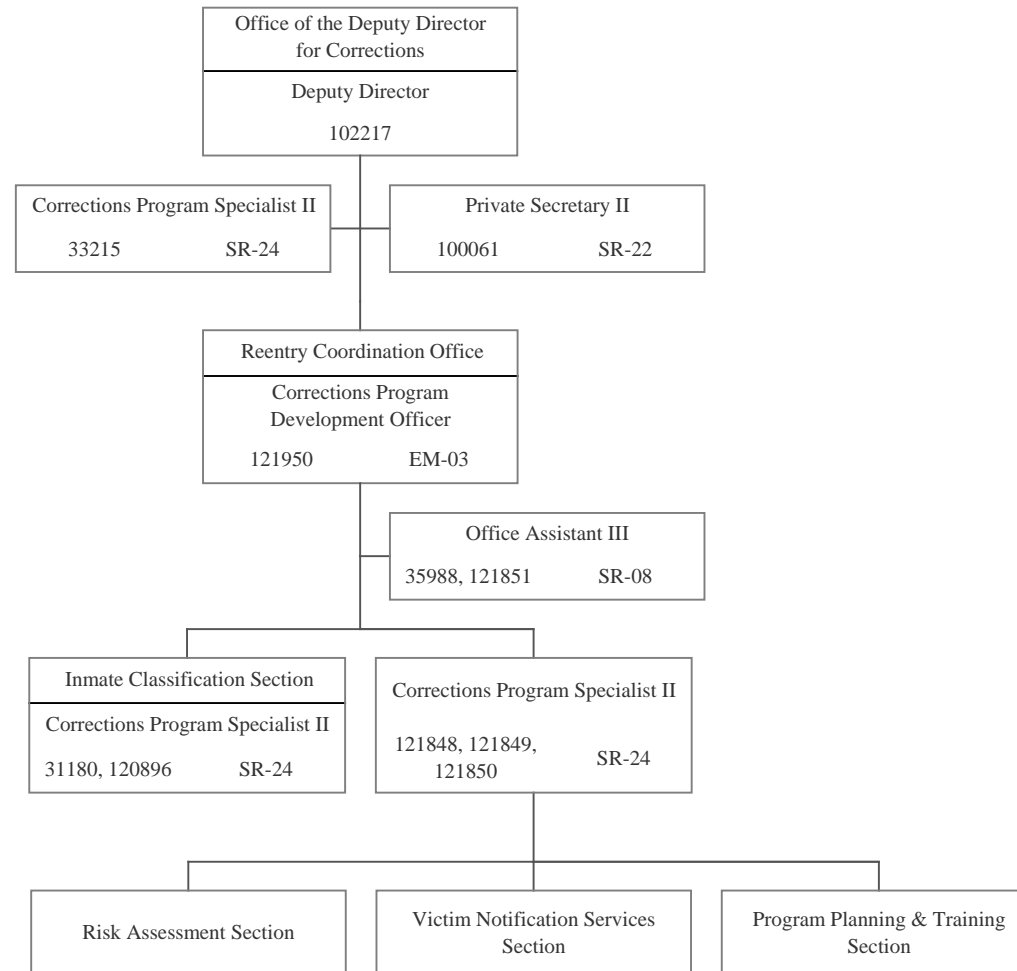

June 30, 2017

ORGANIZATION CHART

June 30, 2017

STATE OF HAWAII
DEPARTMENT OF PUBLIC SAFETY
OFFICE OF THE DEPUTY DIRECTOR FOR CORRECTIONS
REENTRY COORDINATION OFFICE

POSITION ORGANIZATION CHART

June 30, 2017