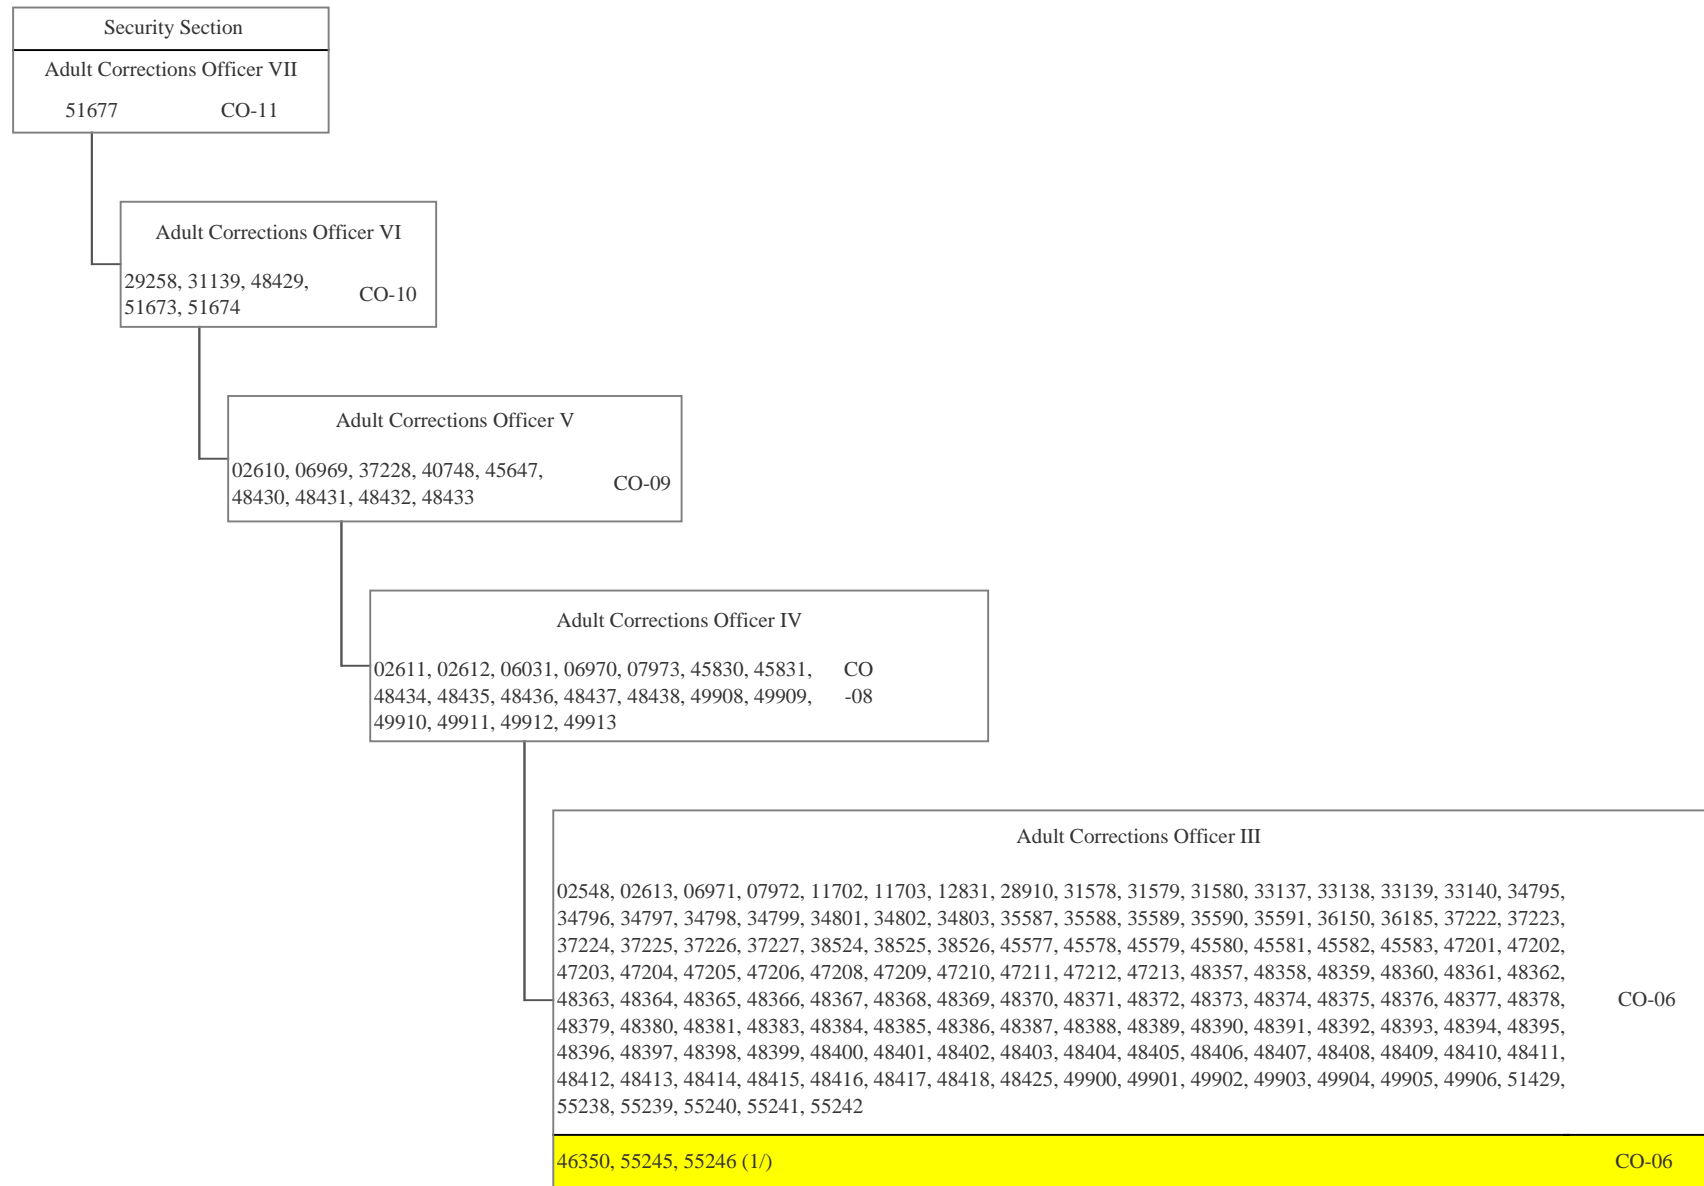

POSITION ORGANIZATION CHART

June 30, 2017

(1/) Temporary Positions - Separate Funding

STATE OF HAWAII
DEPARTMENT OF PUBLIC SAFETY
OFFICE OF THE DEPUTY DIRECTOR FOR CORRECTIONS
INSTITUTIONS DIVISION
KULANI CORRECTIONAL FACILITY BRANCH
OFFICE SERVICES STAFF