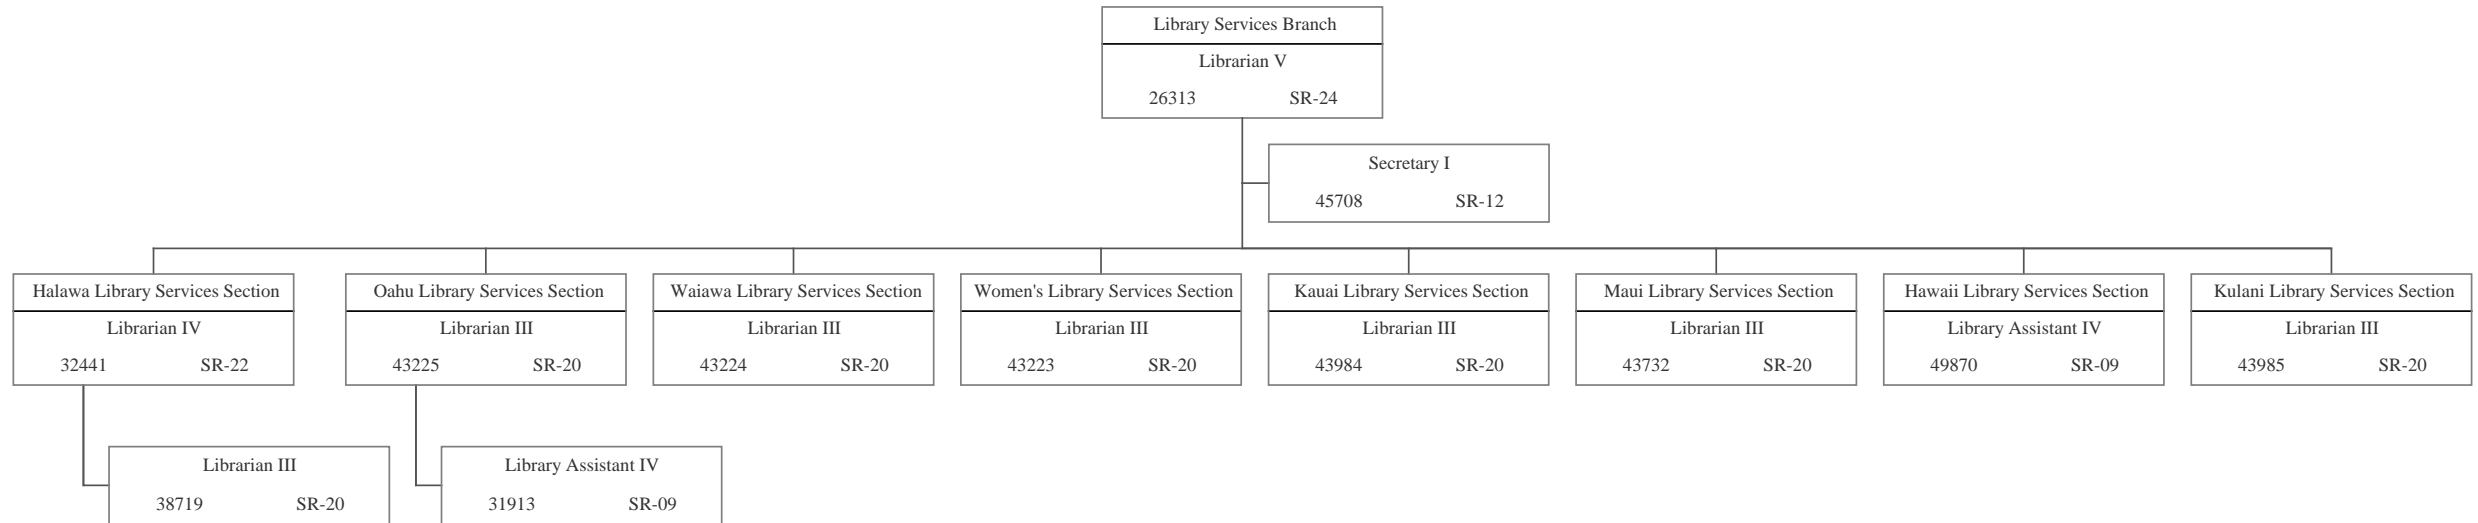

STATE OF HAWAII
DEPARTMENT OF PUBLIC SAFETY
OFFICE OF THE DEPUTY DIRECTOR FOR CORRECTIONS
CORRECTIONS PROGRAM SERVICES DIVISION
LIBRARY SERVICES BRANCH

POSITION ORGANIZATION CHART

June 30, 2017