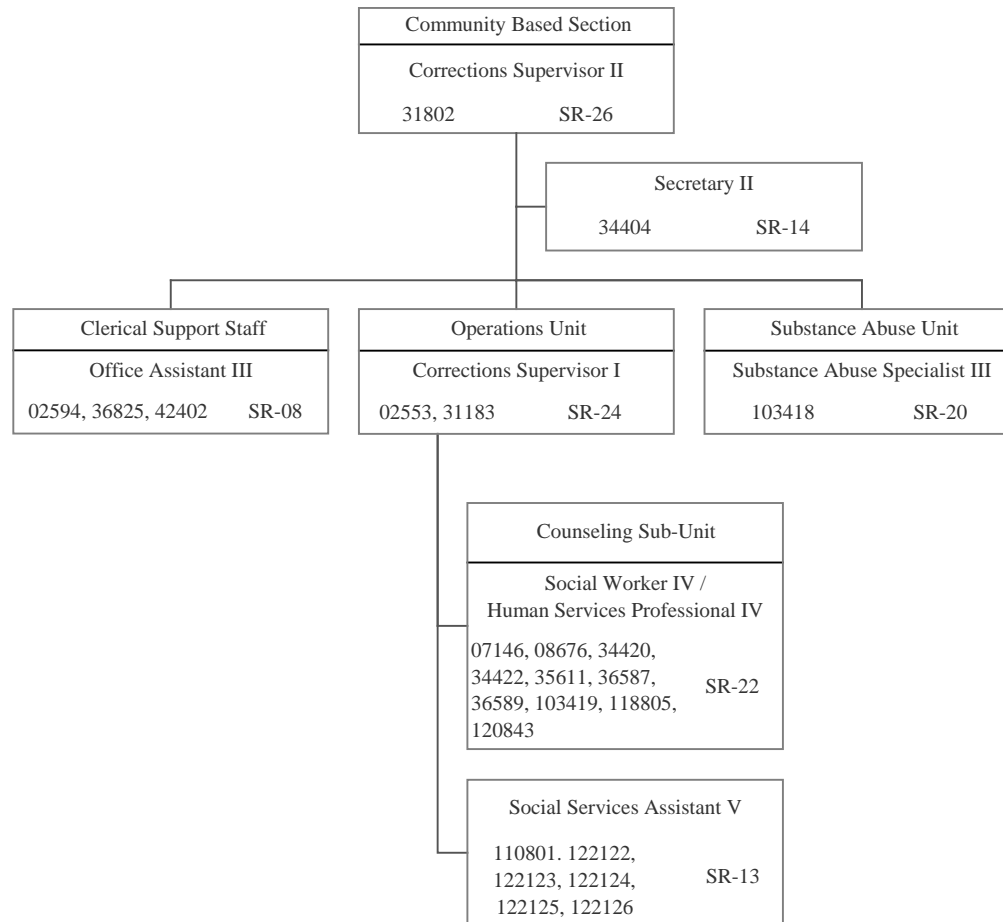

STATE OF HAWAII
DEPARTMENT OF PUBLIC SAFETY
OFFICE OF THE DEPUTY DIRECTOR FOR CORRECTIONS
INSTITUTIONS DIVISION
OAHU COMMUNITY CORRECTIONAL CENTER BRANCH
COMMUNITY BASED SECTION

POSITION ORGANIZATION CHART

June 30, 2017