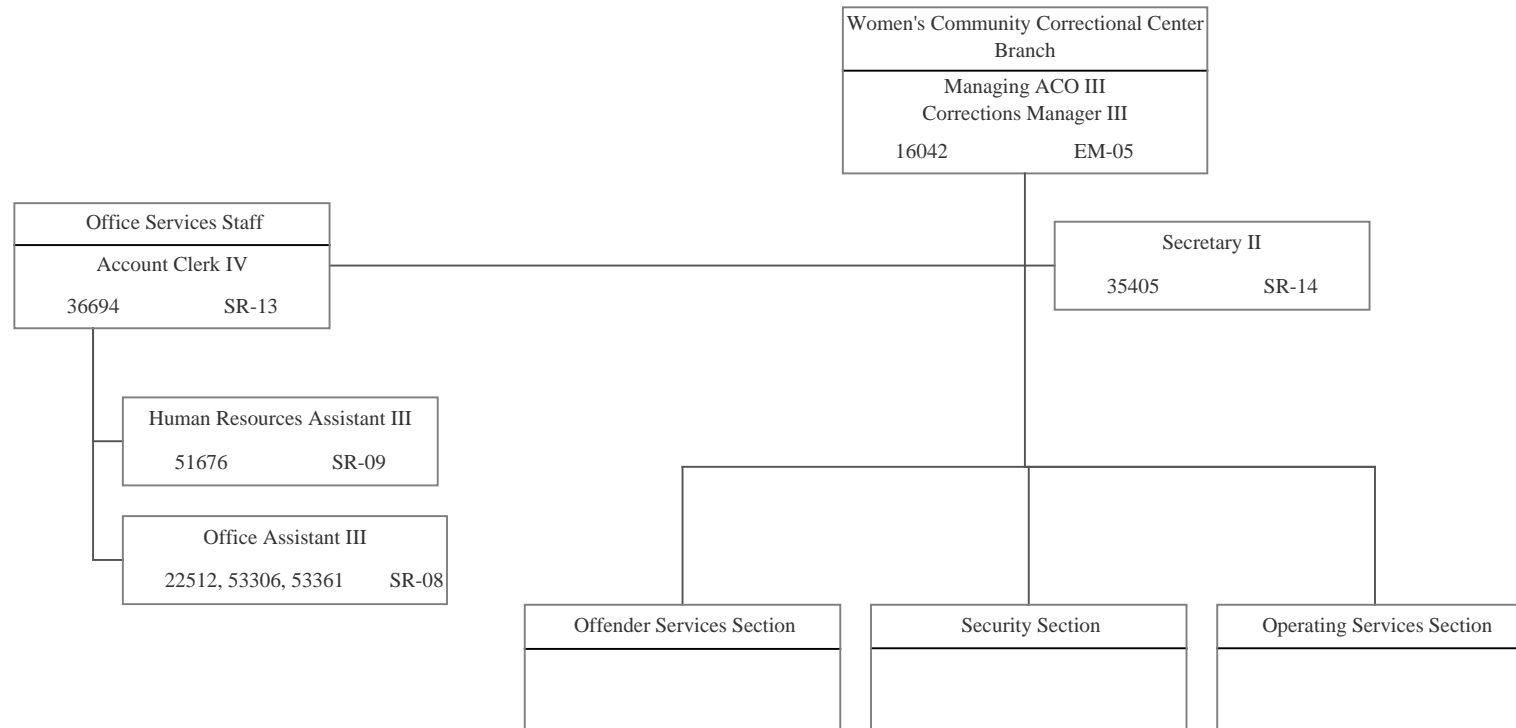

STATE OF HAWAII
DEPARTMENT OF PUBLIC SAFETY
OFFICE OF THE DEPUTY DIRECTOR FOR CORRECTIONS
INSTITUTIONS DIVISION
WOMEN'S COMMUNITY CORRECTIONAL CENTER BRANCH
OFFICE SERVICES STAFF

POSITION ORGANIZATION CHART

June 30, 2017