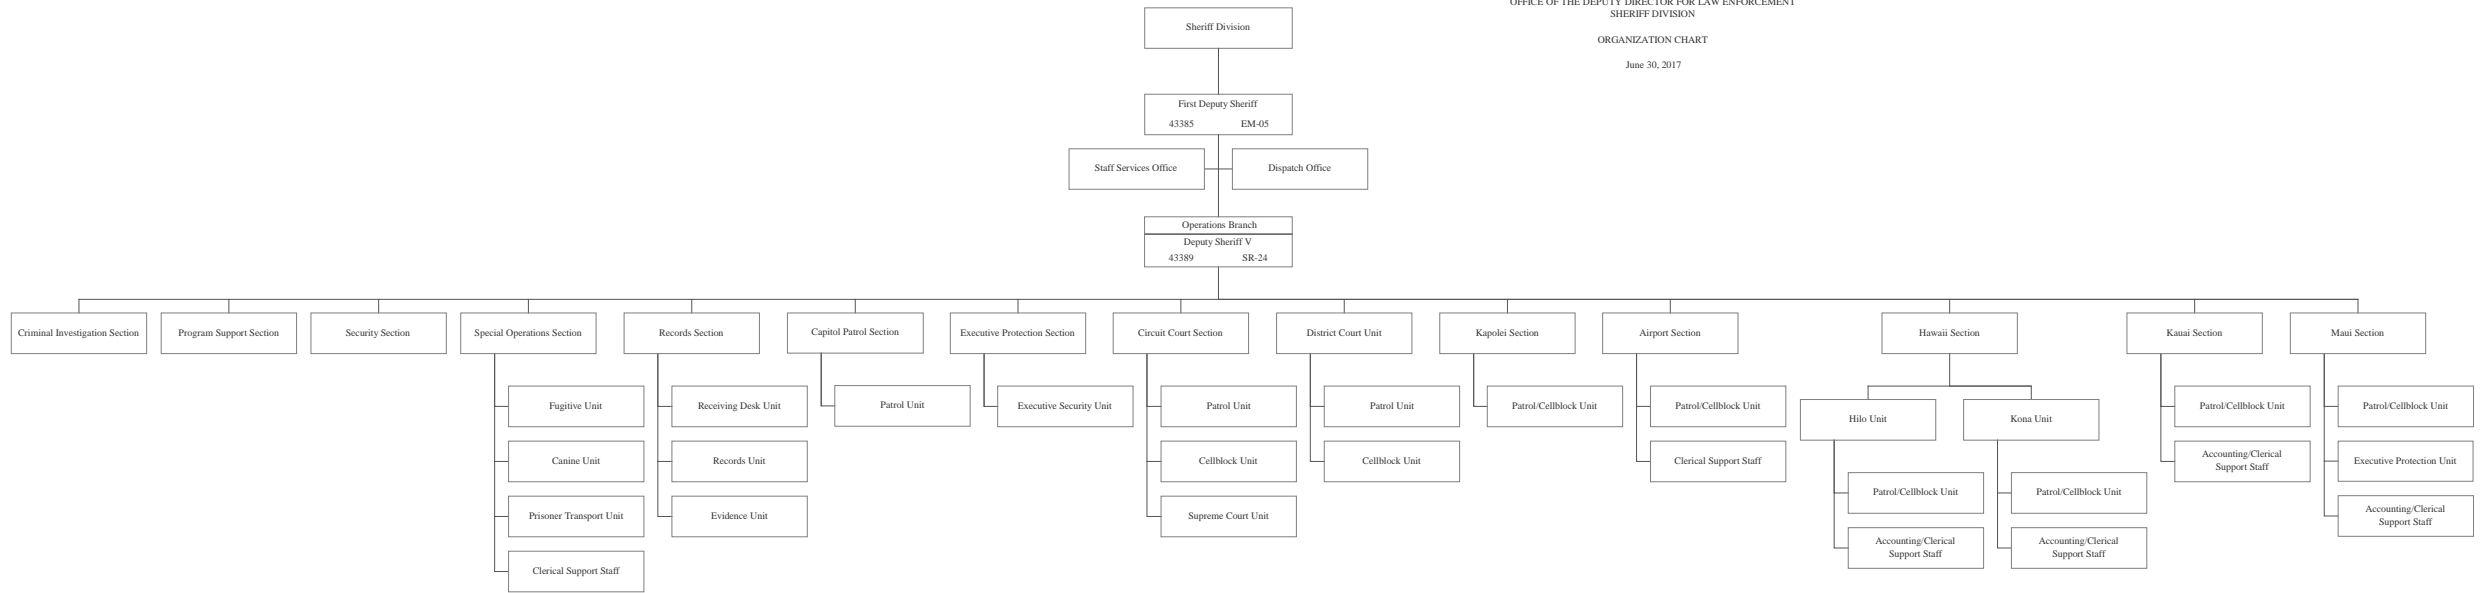

STATE OF HAWAII
DEPARTMENT OF PUBLIC SAFETY
OFFICE OF THE DEPUTY DIRECTOR FOR LAW ENFORCEMENT
SHERIFF DIVISION
ORGANIZATION CHART
June 30, 2017