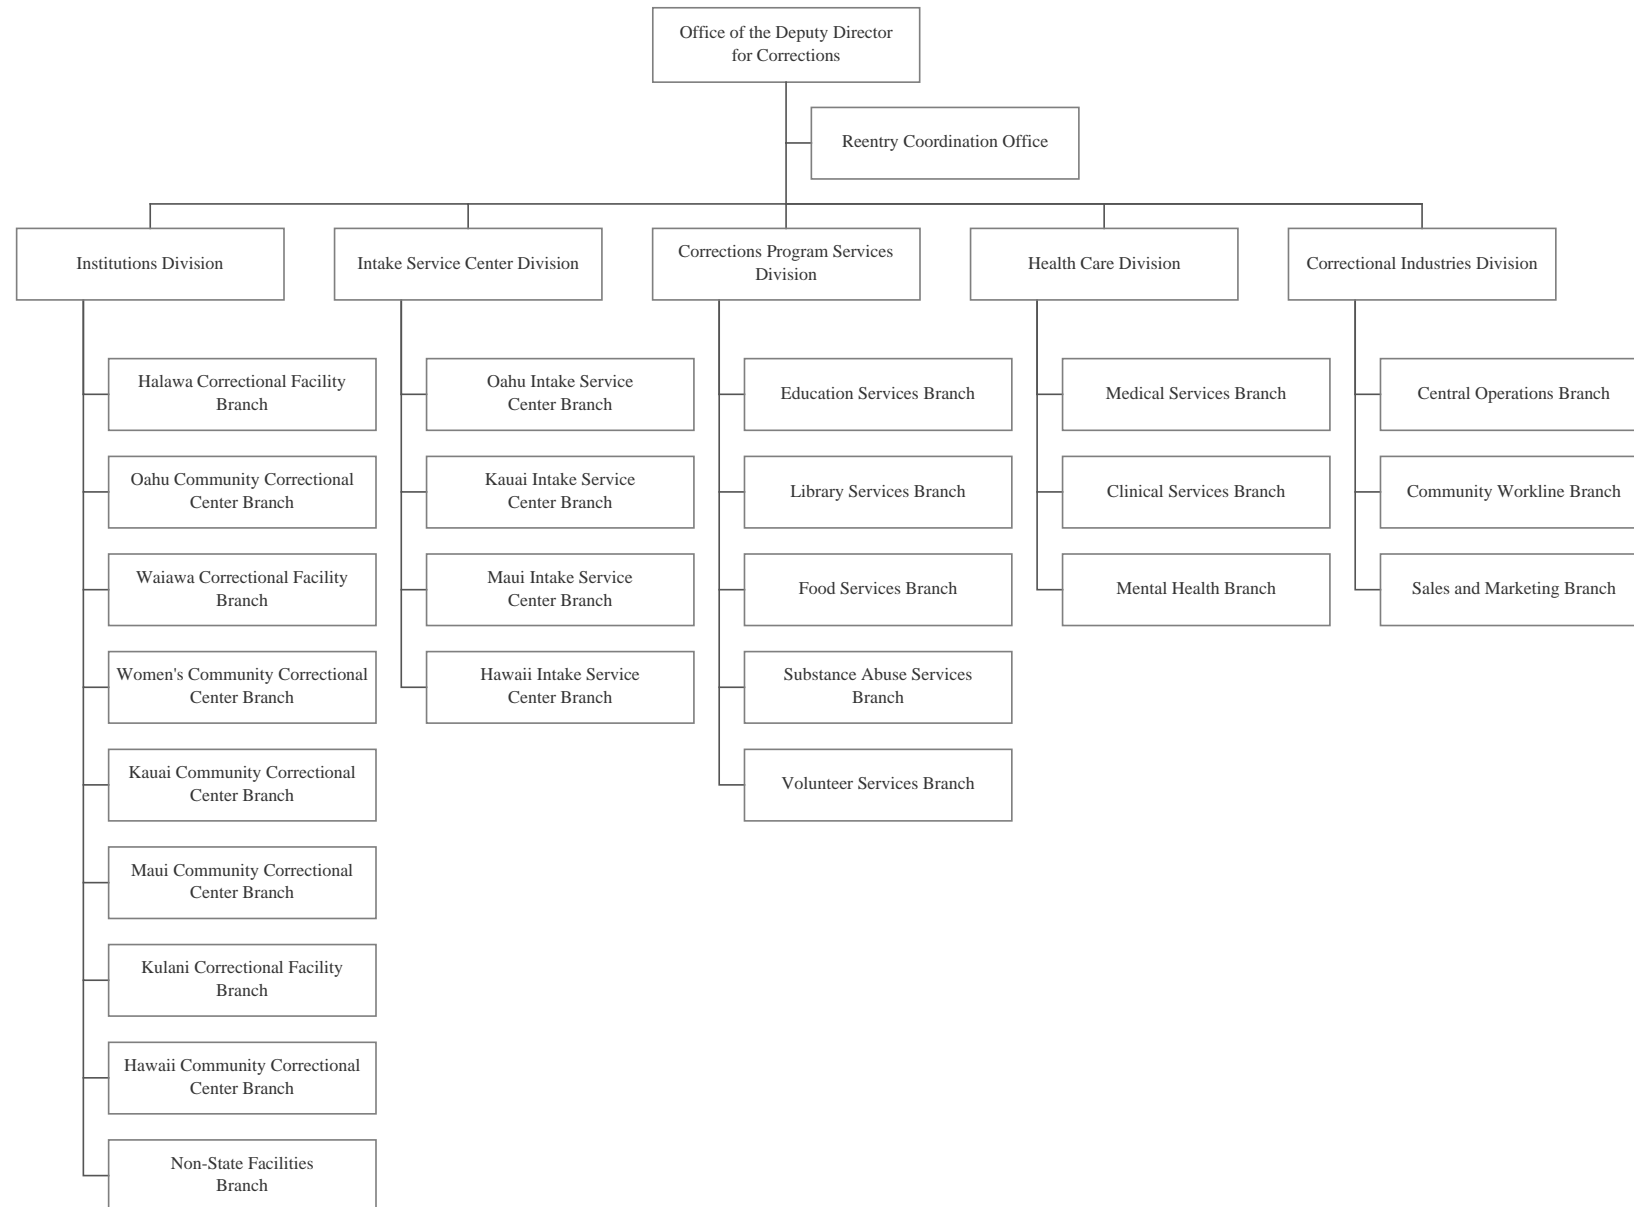

ORGANIZATION CHART

June 30, 2017