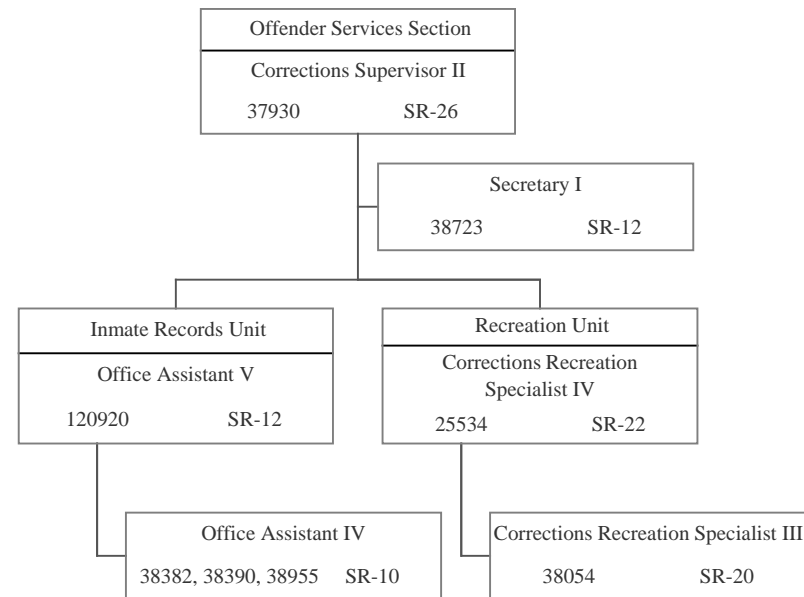

STATE OF HAWAII
DEPARTMENT OF PUBLIC SAFETY
OFFICE OF THE DEPUTY DIRECTOR FOR CORRECTIONS
INSTITUTIONS DIVISION
HALAWA CORRECTIONAL FACILITY BRANCH
OFFENDER SERVICES SECTION

POSITION ORGANIZATION CHART

June 30, 2017