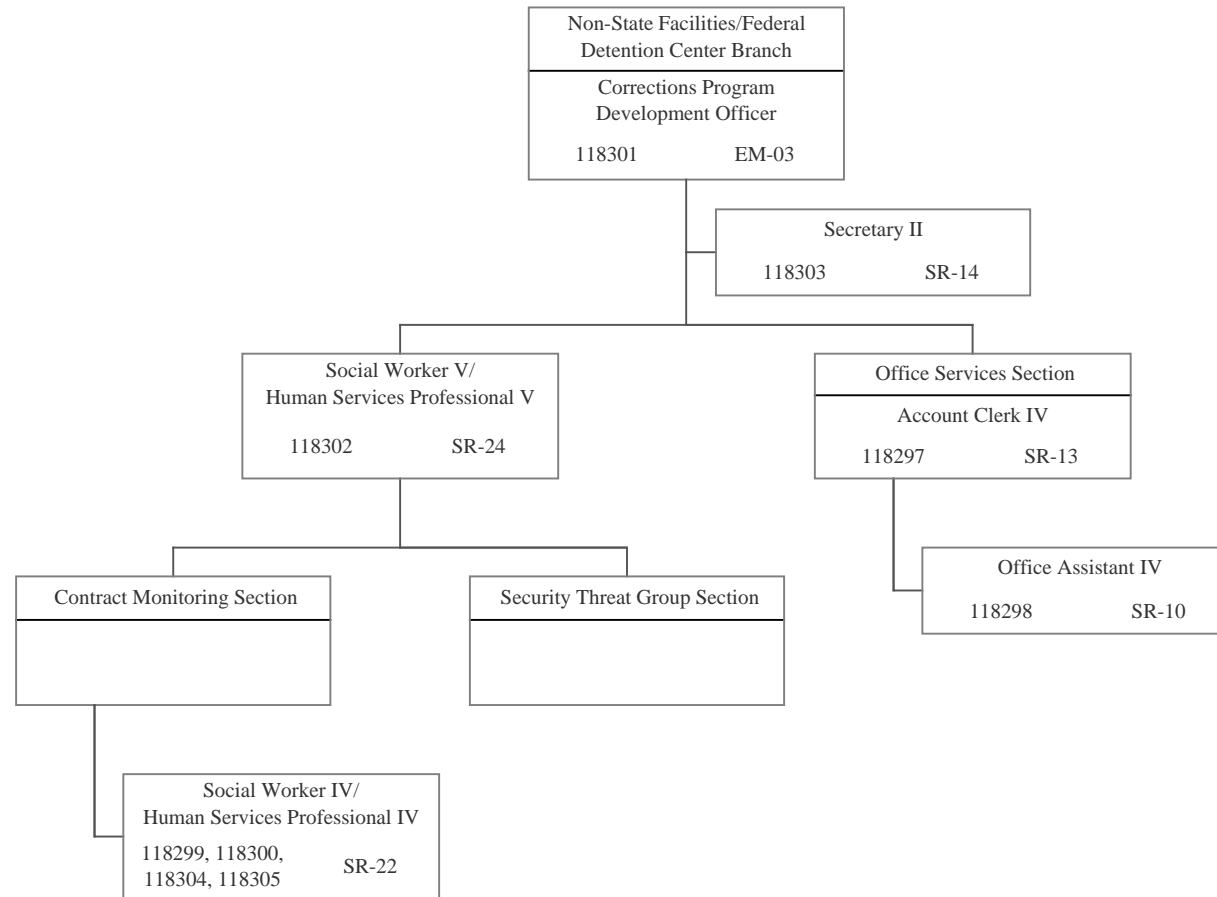

STATE OF HAWAII
DEPARTMENT OF PUBLIC SAFETY
OFFICE OF THE DEPUTY DIRECTOR FOR CORRECTIONS
INSTITUTIONS DIVISION
NON-STATE FACILITIES/
FEDERAL DETENTION CENTER BRANCH

POSITION ORGANIZATION CHART

June 30, 2017