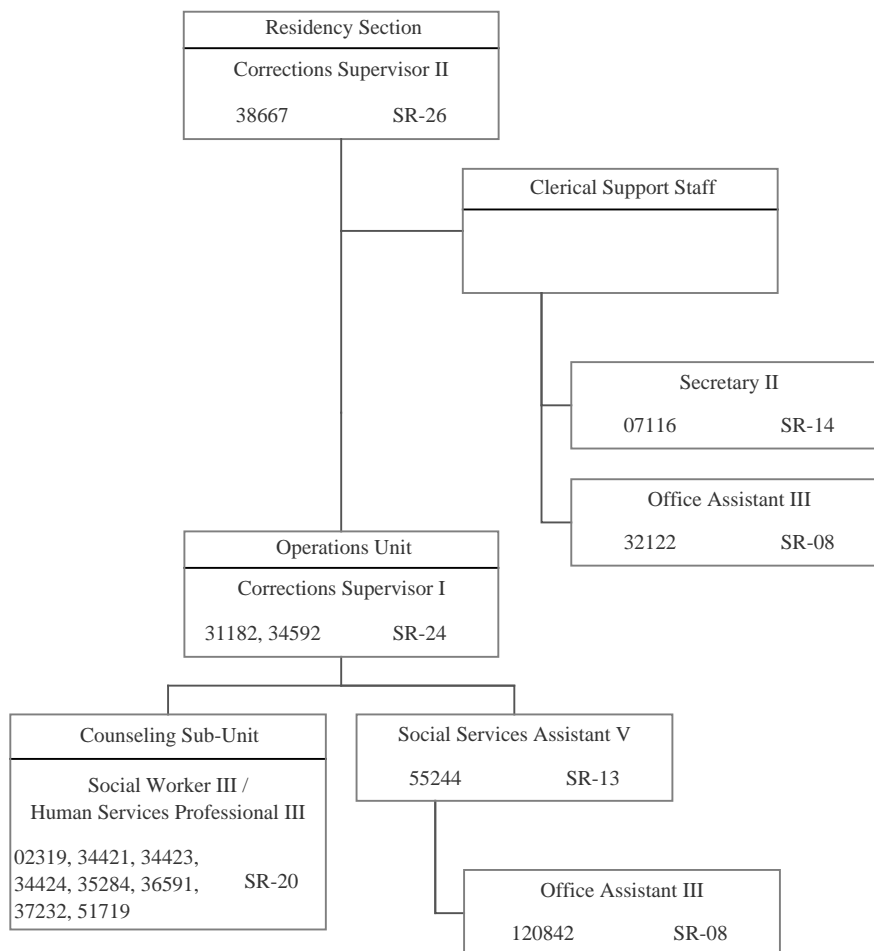

STATE OF HAWAII
DEPARTMENT OF PUBLIC SAFETY
OFFICE OF THE DEPUTY DIRECTOR FOR CORRECTIONS
INSTITUTIONS DIVISION
OAHU COMMUNITY CORRECTIONAL CENTER BRANCH
RESIDENCY SECTION

POSITION ORGANIZATION CHART

June 30, 2017