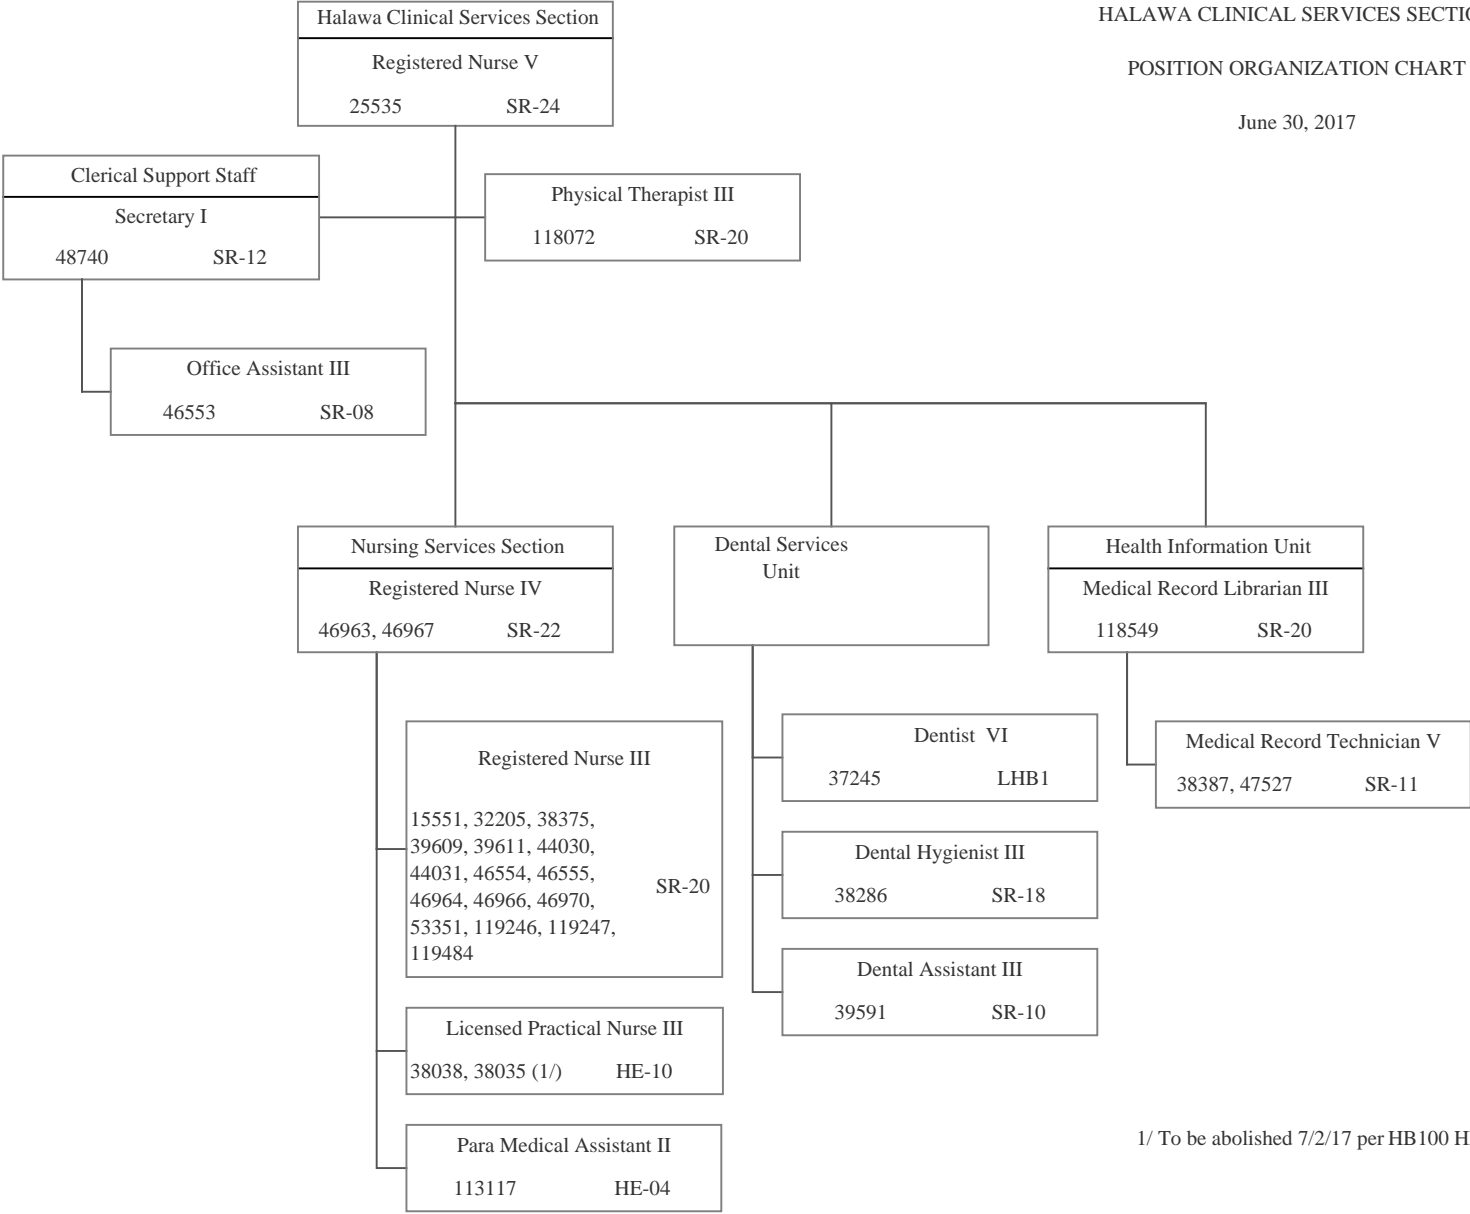

STATE OF HAWAII
DEPARTMENT OF PUBLIC SAFETY
OFFICE OF THE DEPUTY DIRECTOR FOR CORRECTIONS
HEALTH CARE DIVISION
CLINICAL SERVICES BRANCH
HALAWA CLINICAL SERVICES SECTION

POSITION ORGANIZATION CHART

June 30, 2017

1/ To be abolished 7/2/17 per HB100 HD1 SD1 CD1