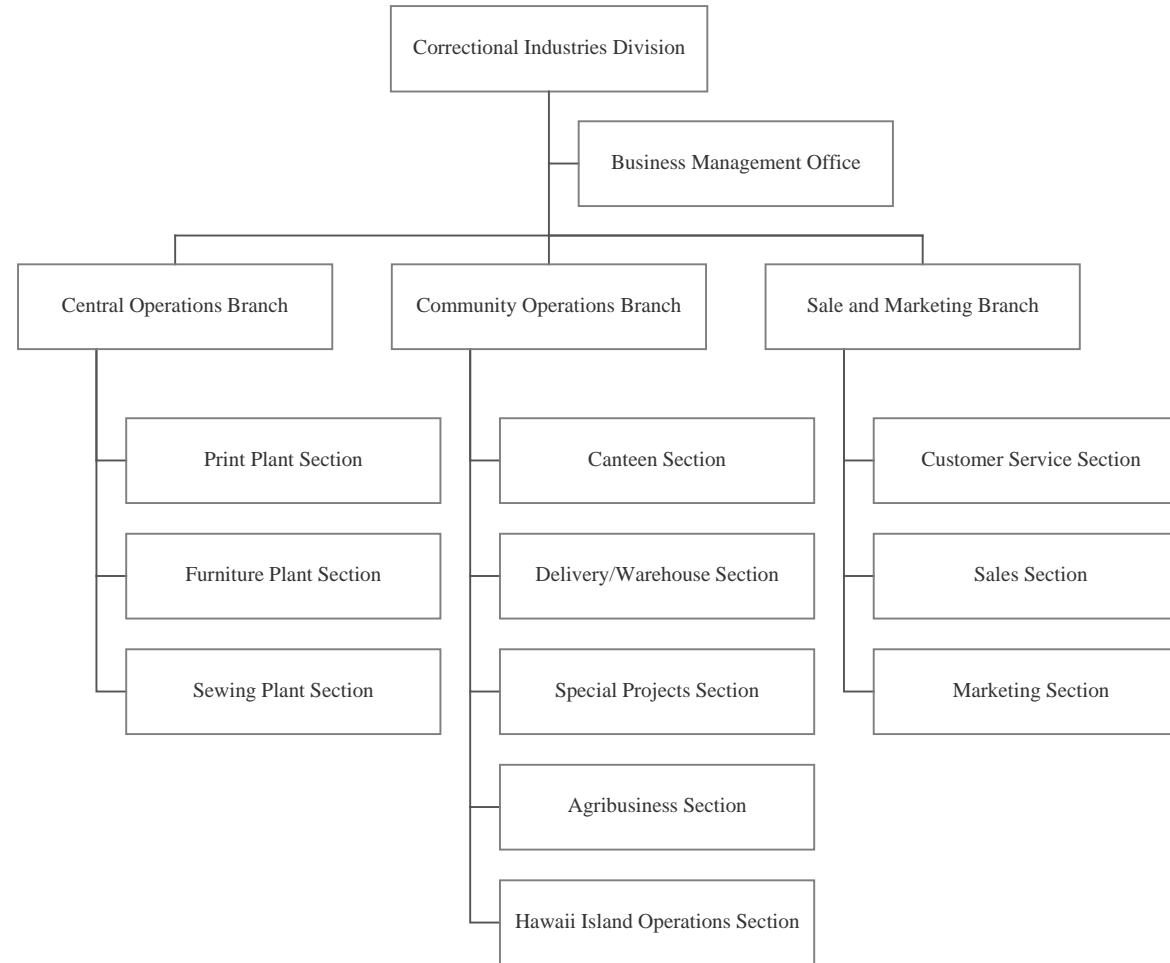

STATE OF HAWAII
DEPARTMENT OF PUBLIC SAFETY
OFFICE OF THE DEPUTY DIRECTOR FOR CORRECTIONS
CORRECTIONAL INDUSTRIES DIVISION

ORGANIZATION CHART

June 30, 2017