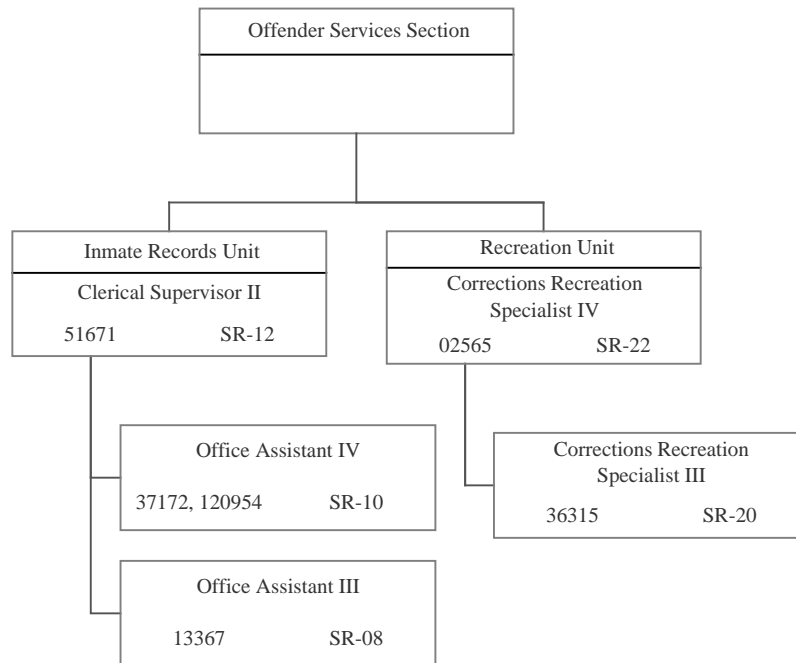

STATE OF HAWAII
DEPARTMENT OF PUBLIC SAFETY
OFFICE OF THE DEPUTY DIRECTOR FOR CORRECTIONS
INSTITUTIONS DIVISION
OAHU COMMUNITY CORRECTIONAL CENTER BRANCH
OFFENDER SERVICES SECTION

POSITION ORGANIZATION CHART

June 30, 2017