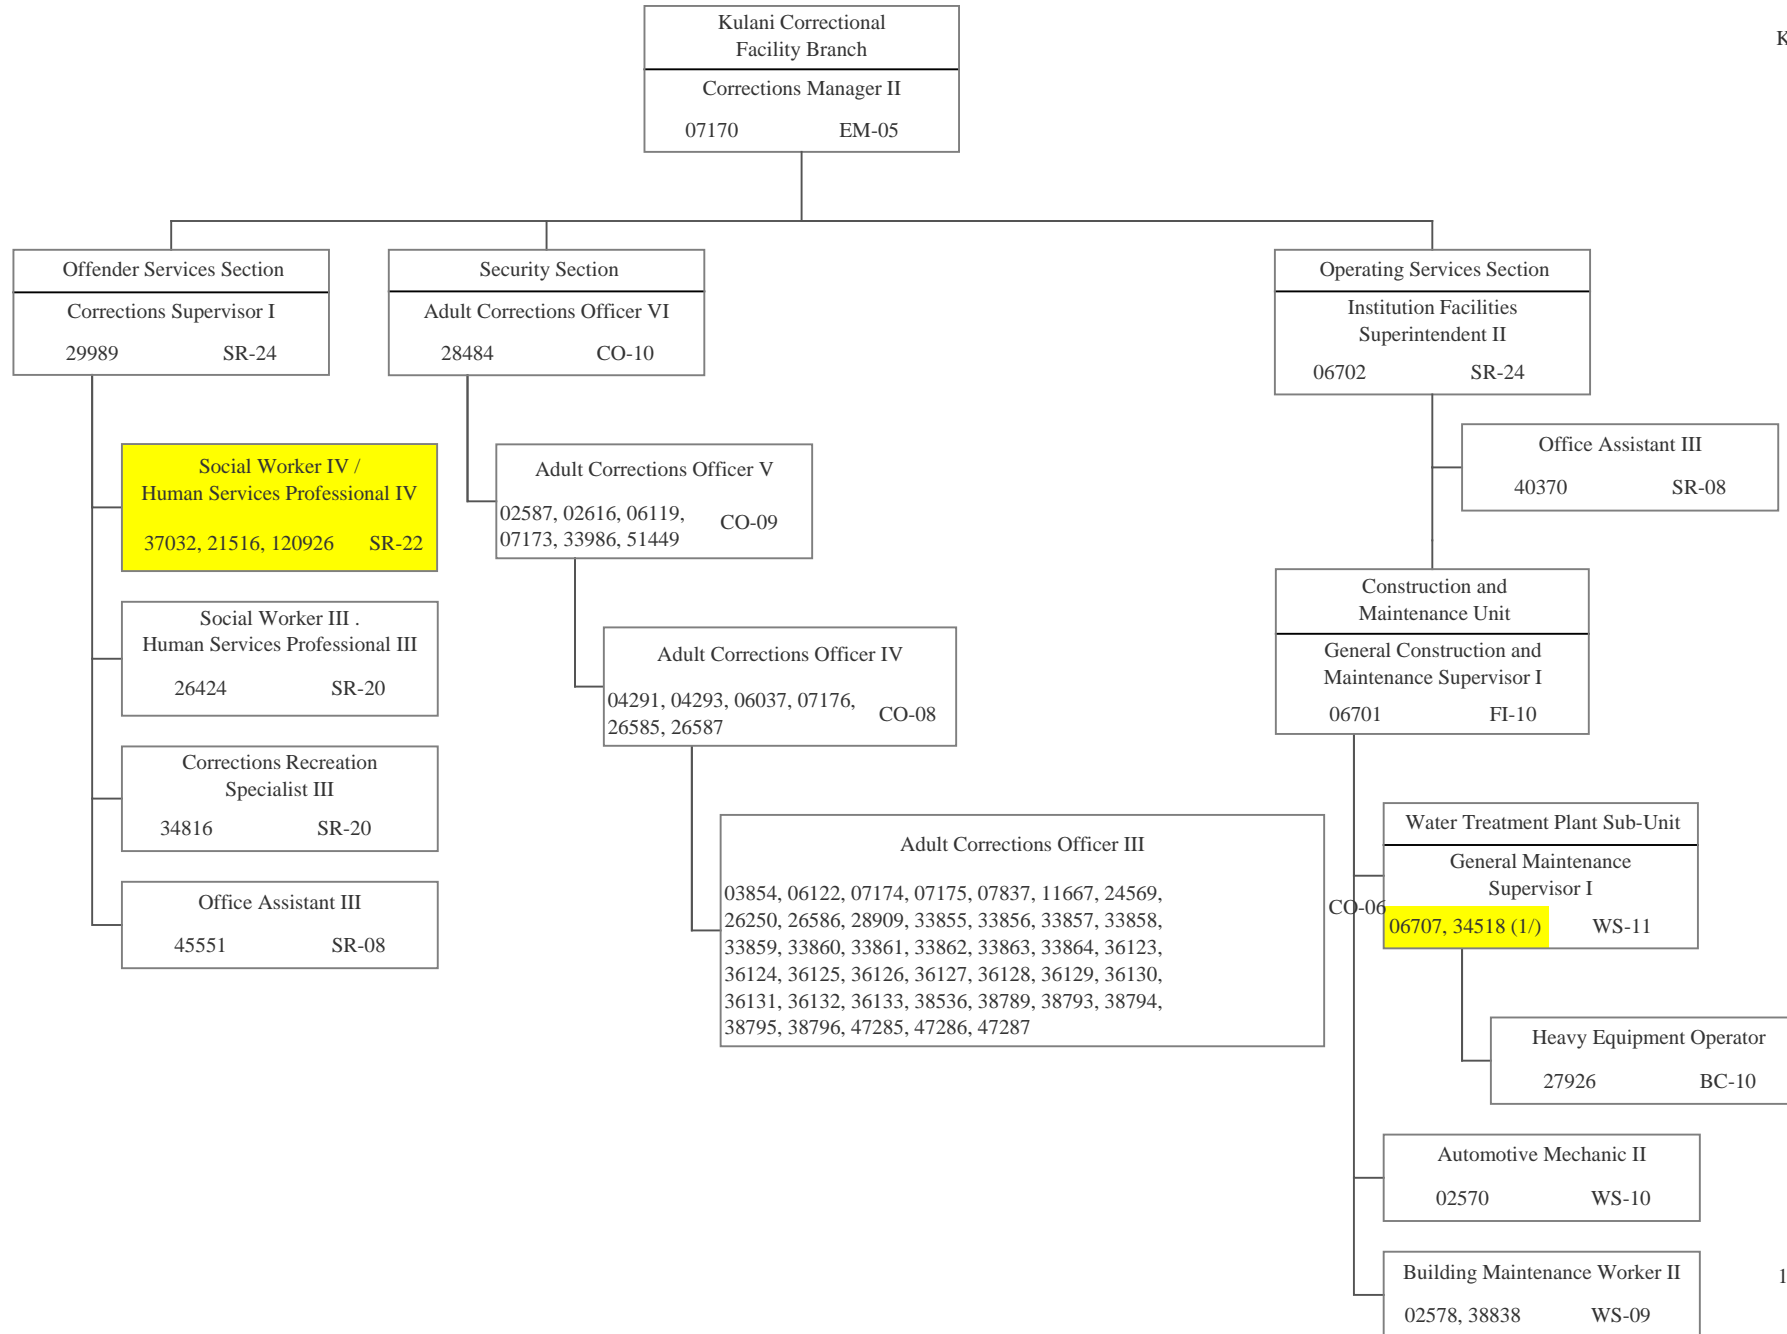

STATE OF HAWAII
DEPARTMENT OF PUBLIC SAFETY
OFFICE OF THE DEPUTY DIRECTOR FOR CORRECTIONS
INSTITUTIONS DIVISION
KULANI CORRECTIONAL FACILITY BRANCH
OFFENDER SERVICES SECTION
SECURITY SECTION
OPERATING SERVICES SECTION

POSITION ORGANIZATION CHART

June 30, 2017

1/ Position No. 34518 to be redescribed