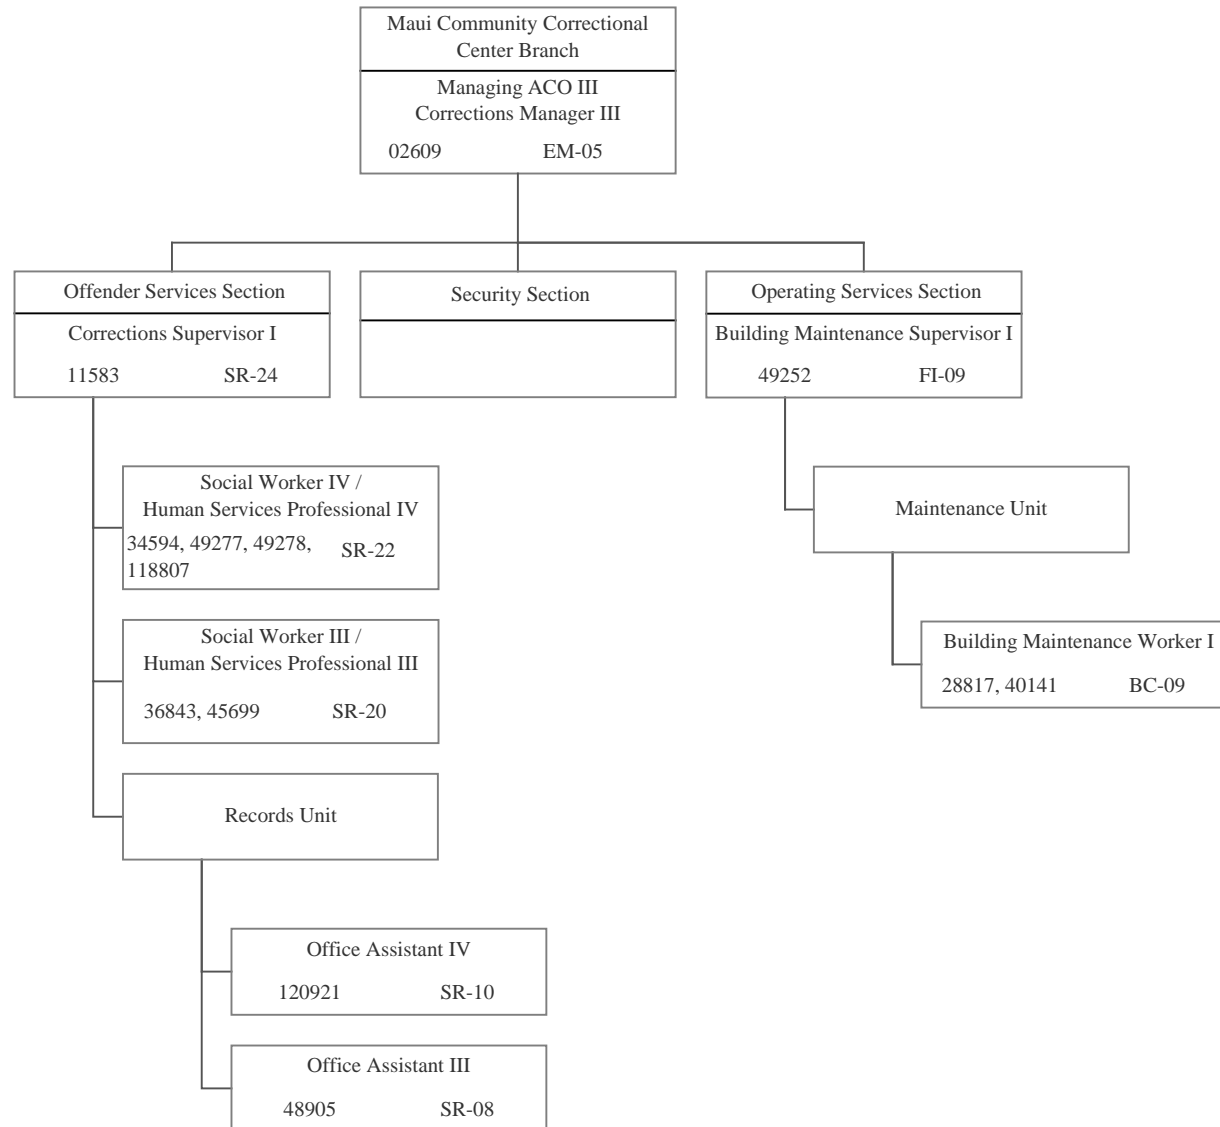

STATE OF HAWAII
DEPARTMENT OF PUBLIC SAFETY
OFFICE OF THE DEPUTY DIRECTOR FOR CORRECTIONS
INSTITUTIONS DIVISION
MAUI COMMUNITY CORRECTIONAL CENTER BRANCH
OFFENDER SERVICES SECTION
OPERATING SERVICES SECTION

POSITION ORGANIZATION CHART

June 30, 2017