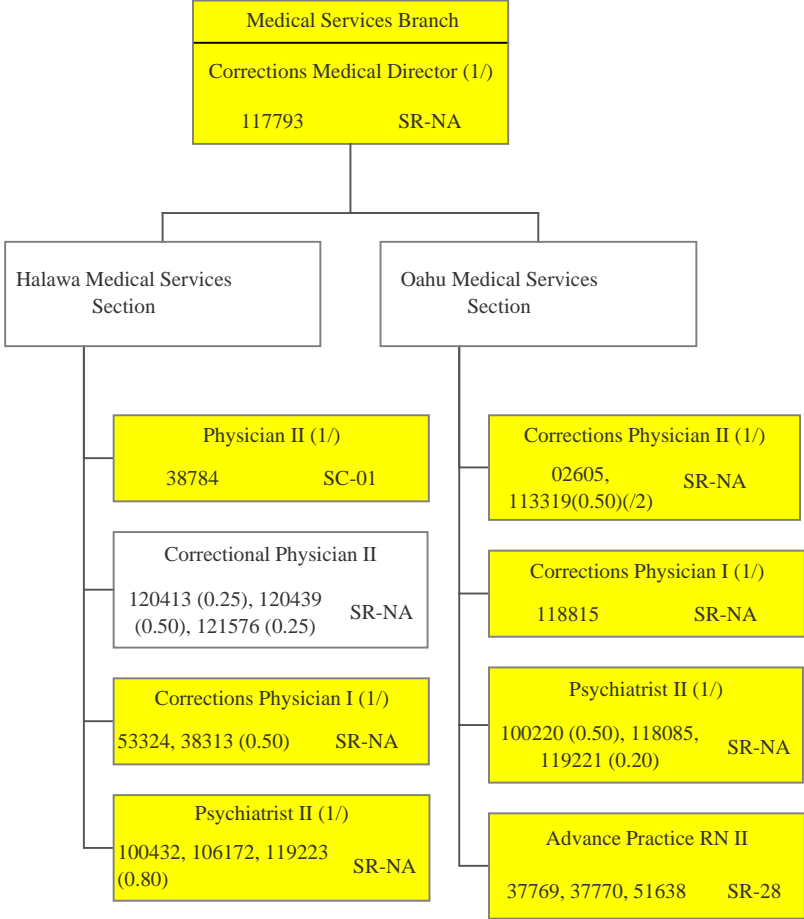

STATE OF HAWAII
DEPARTMENT OF PUBLIC SAFETY
OFFICE OF THE DEPUTY DIRECTOR FOR CORRECTIONS
HEALTH CARE DIVISION
MEDICAL SERVICES BRANCH

POSITION ORGANIZATION CHART

June 30, 2017

1/ Exempt Position