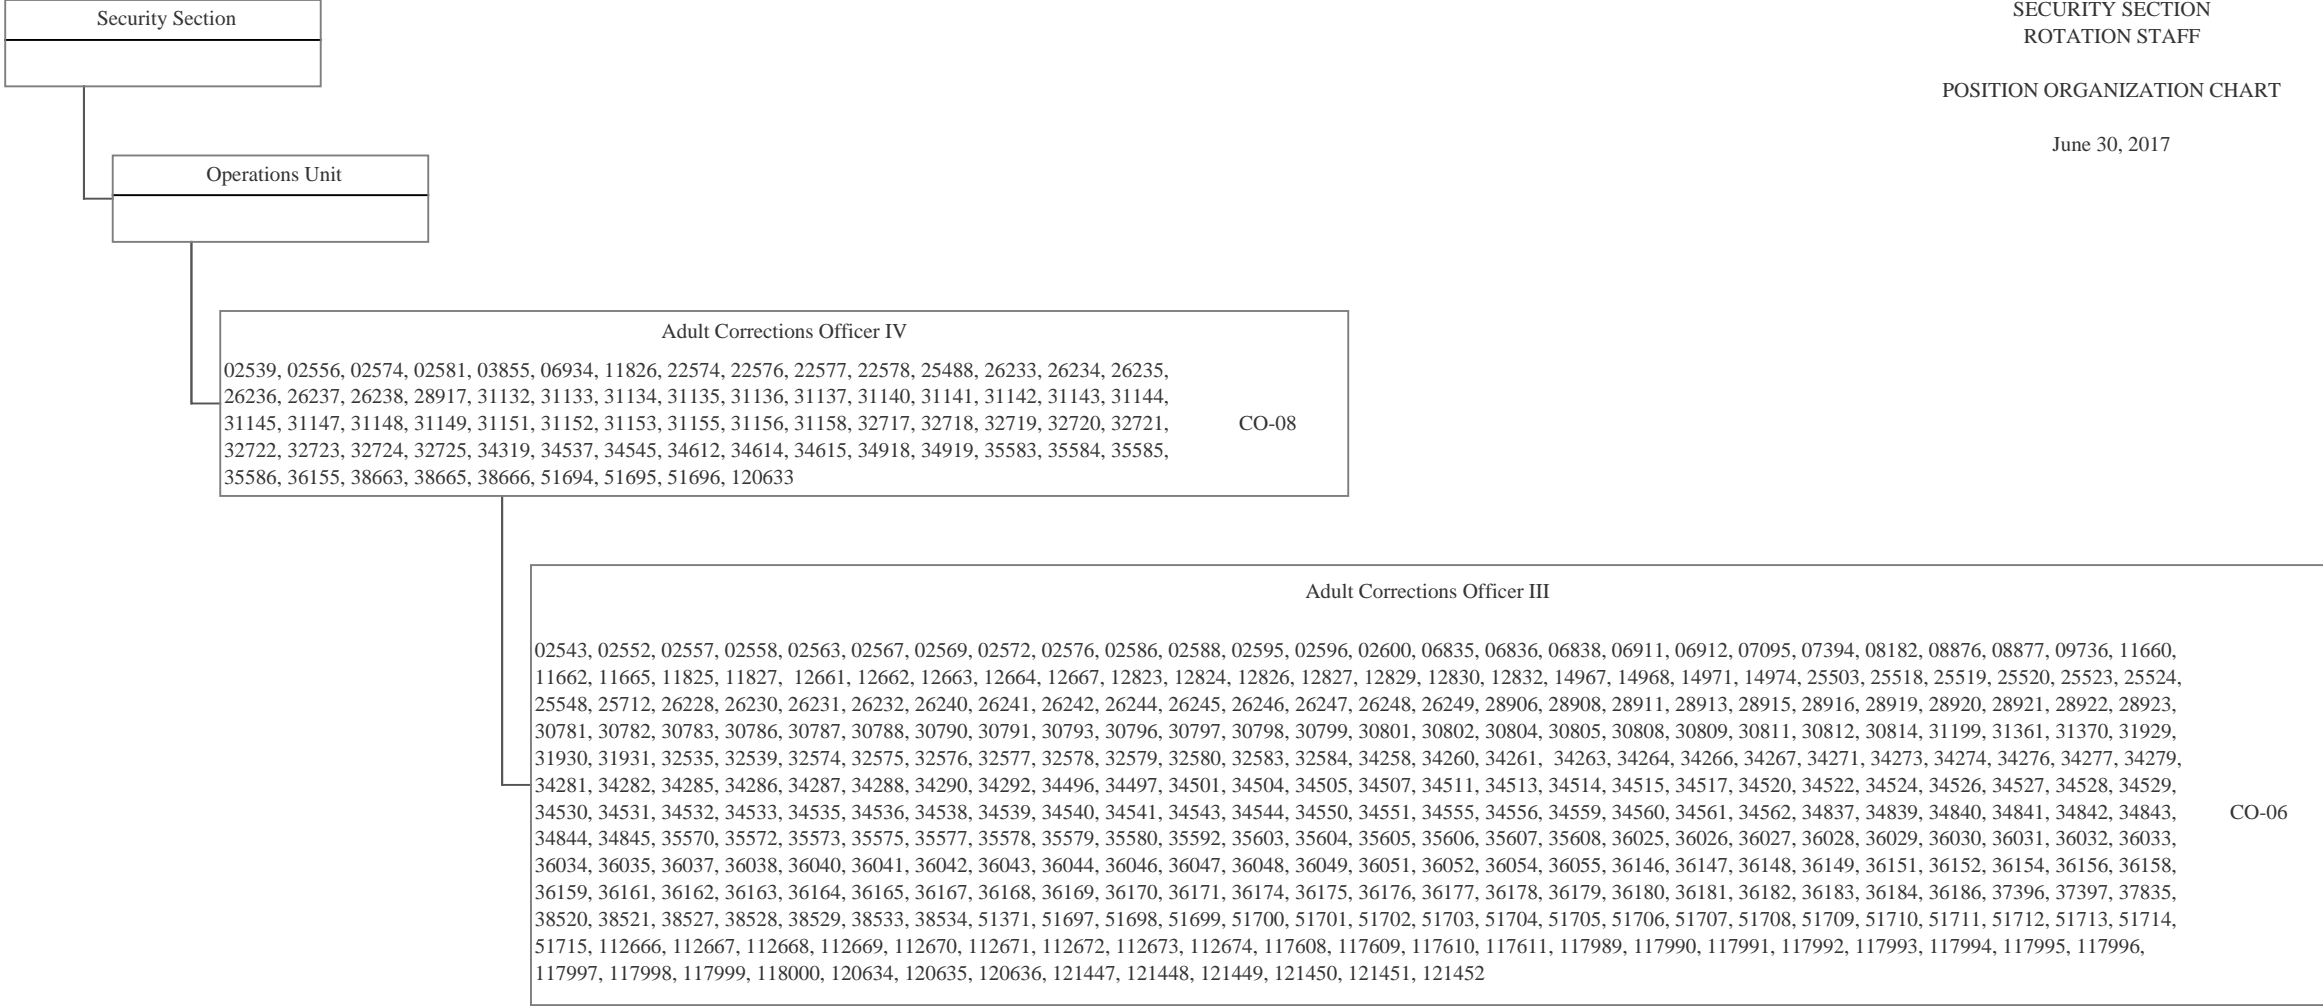

STATE OF HAWAII
DEPARTMENT OF PUBLIC SAFETY
OFFICE OF THE DEPUTY DIRECTOR FOR CORRECTIONS
INSTITUTIONS DIVISION
OAHU COMMUNITY CORRECTIONAL CENTER BRANCH
SECURITY SECTION
ROTATION STAFF

POSITION ORGANIZATION CHART

June 30, 2017