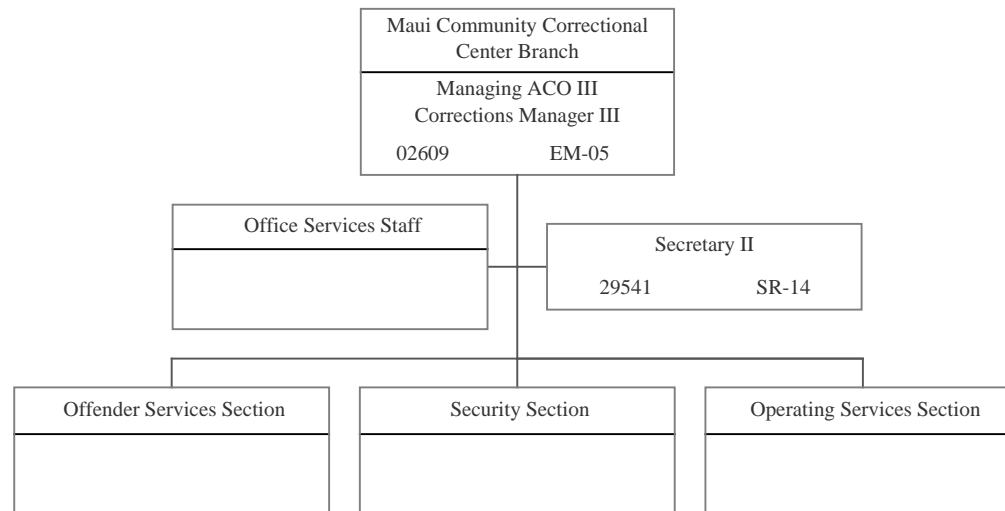

STATE OF HAWAII
DEPARTMENT OF PUBLIC SAFETY
OFFICE OF THE DEPUTY DIRECTOR FOR CORRECTIONS
INSTITUTIONS DIVISION
MAUI COMMUNITY CORRECTIONAL CENTER BRANCH

POSITION ORGANIZATION CHART

June 30, 2017