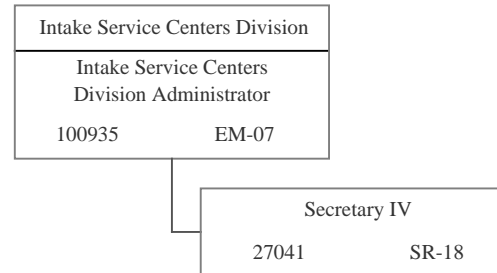

STATE OF HAWAII
DEPARTMENT OF PUBLIC SAFETY
OFFICE OF THE DEPUTY DIRECTOR FOR CORRECTIONS
INTAKE SERVICE CENTERS DIVISION

POSITION ORGANIZATION CHART

June 30, 2017