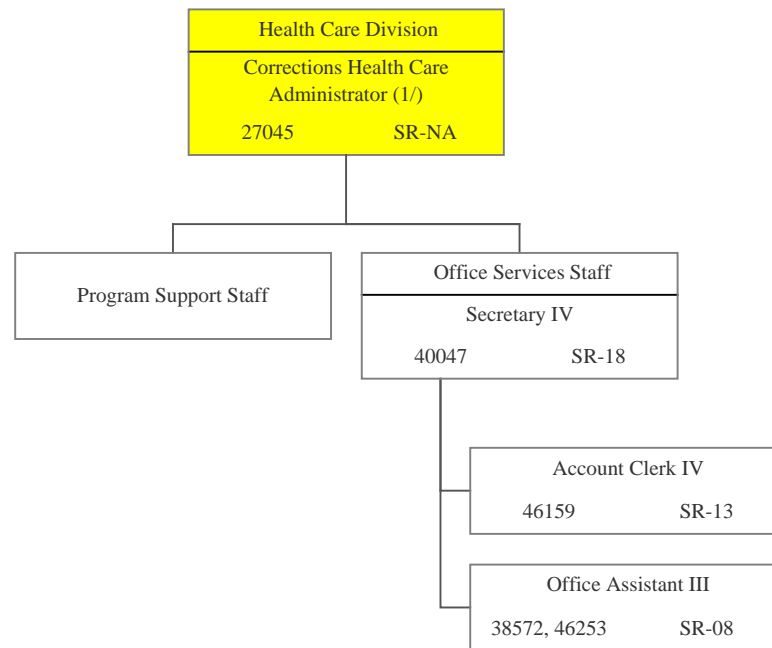

STATE OF HAWAII
DEPARTMENT OF PUBLIC SAFETY
OFFICE OF THE DEPUTY DIRECTOR FOR CORRECTIONS
HEALTH CARE DIVISION

POSITION ORGANIZATION CHART

June 30, 2017

1/ Exempt Position