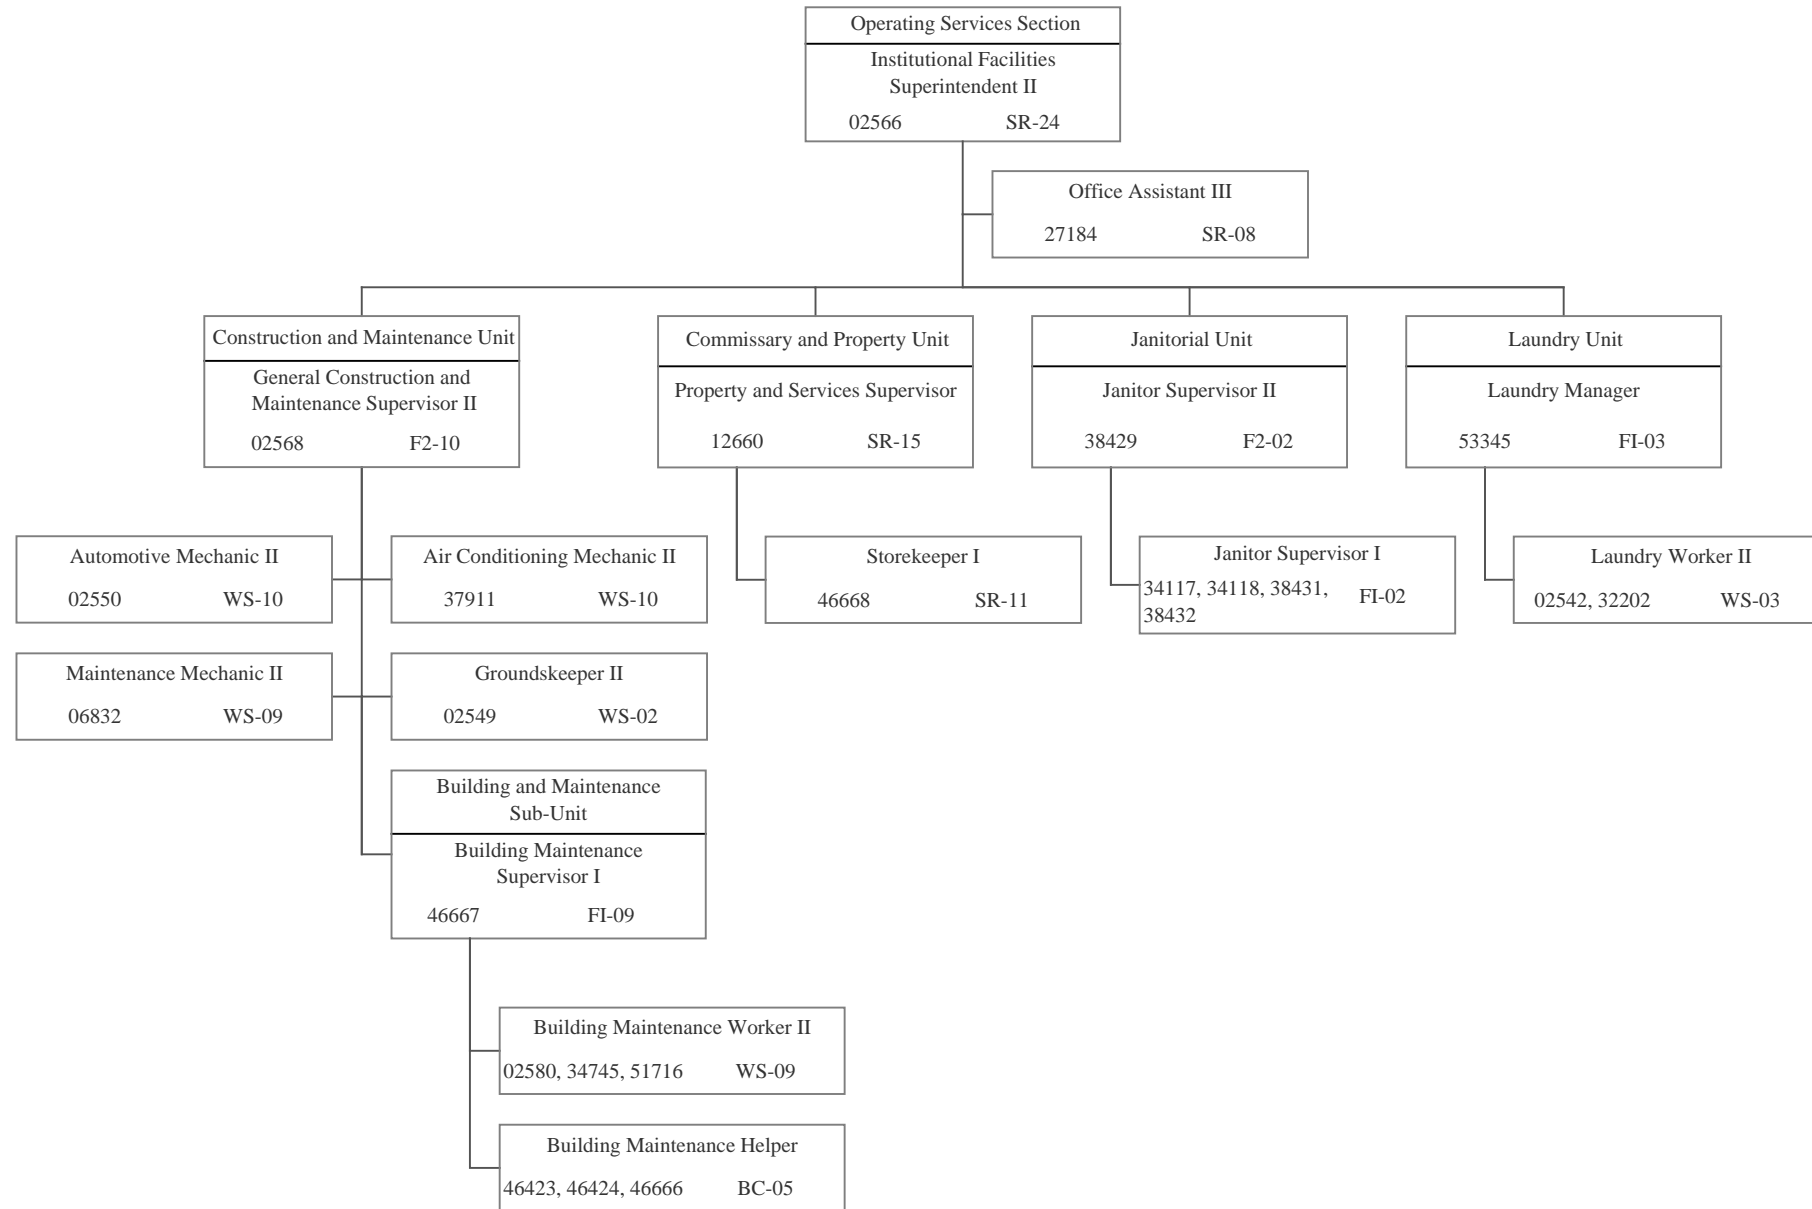

STATE OF HAWAII
DEPARTMENT OF PUBLIC SAFETY
OFFICE OF THE DEPUTY DIRECTOR FOR CORRECTIONS
INSTITUTIONS DIVISION
OAHU COMMUNITY CORRECTIONAL CENTER BRANCH
OPERATING SERVICES SECTION

POSITION ORGANIZATION CHART

June 30, 2017