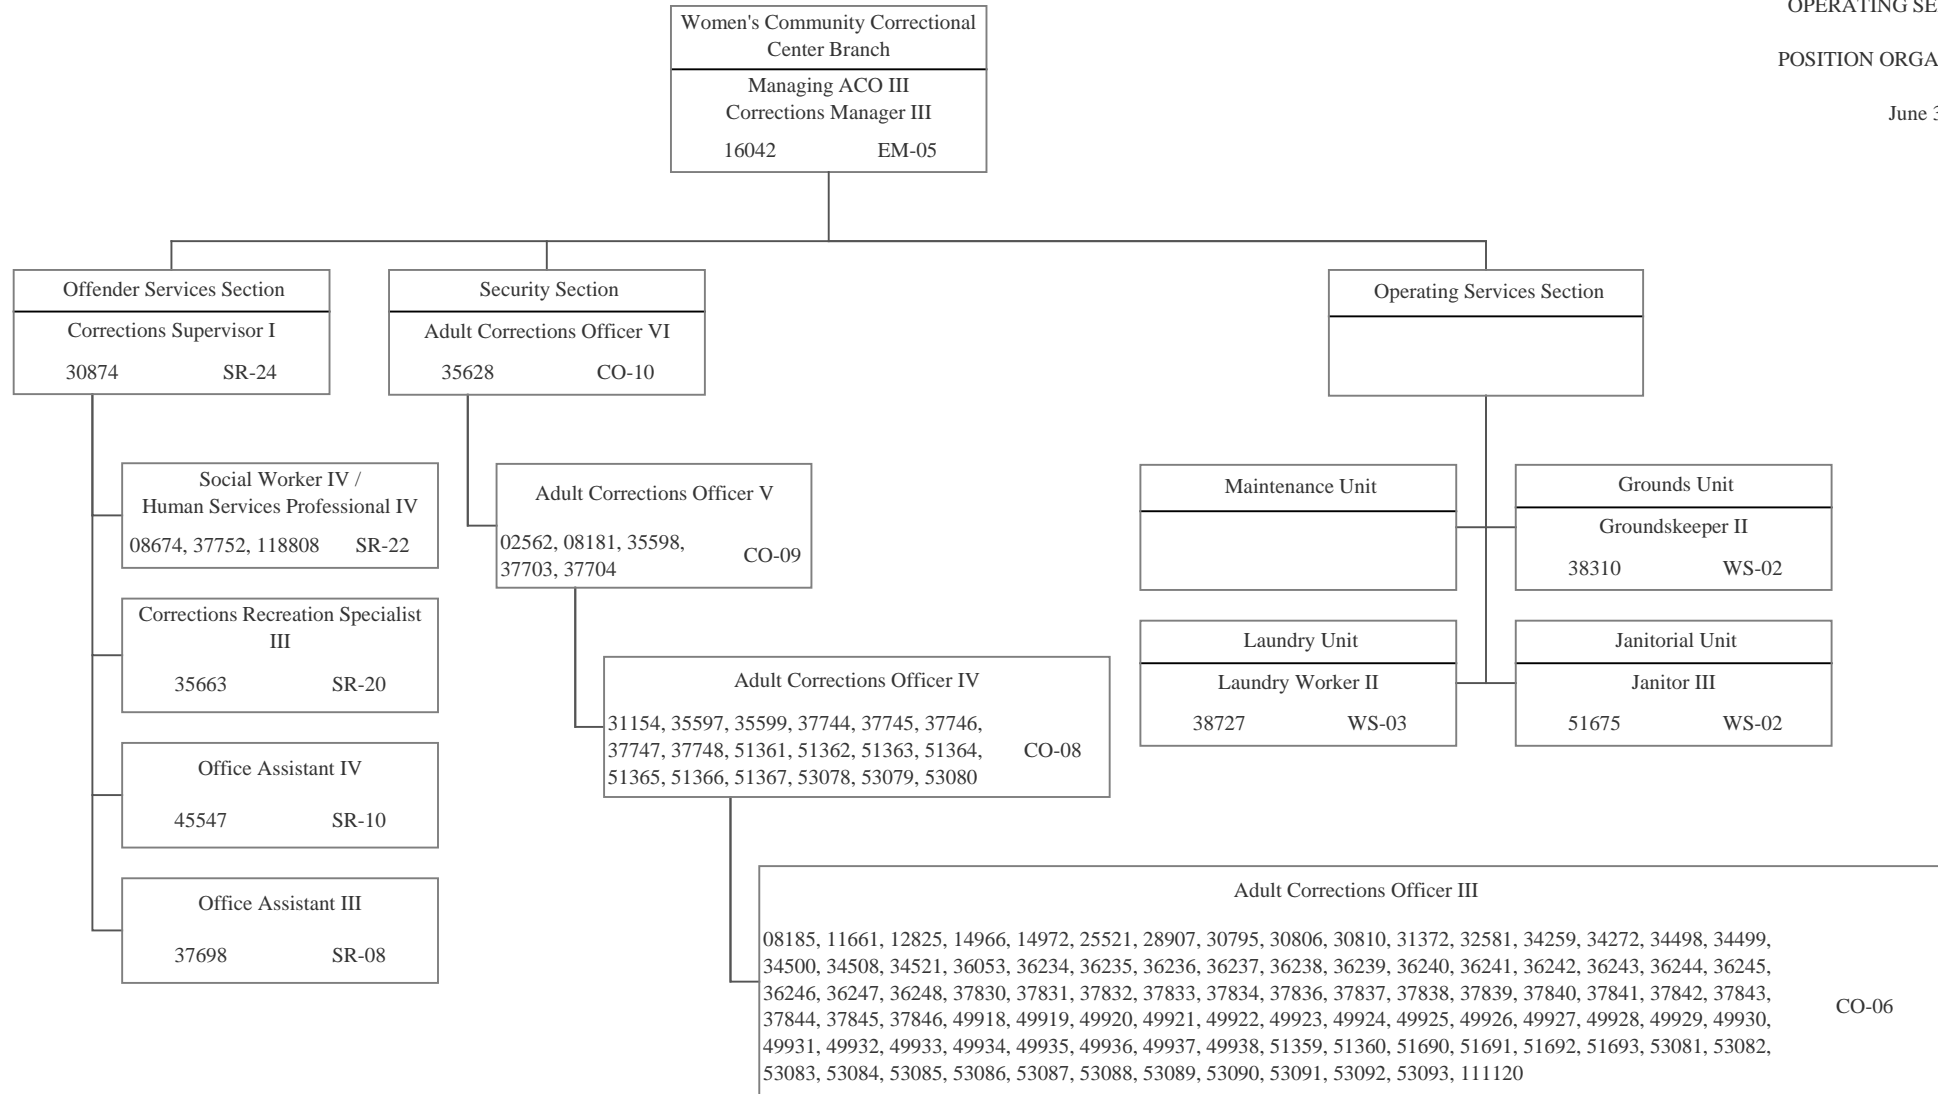

STATE OF HAWAII
DEPARTMENT OF PUBLIC SAFETY
OFFICE OF THE DEPUTY DIRECTOR FOR CORRECTIONS
INSTITUTIONS DIVISION
WOMEN'S COMMUNITY CORRECTIONAL CENTER BRANCH
OFFENDER SERVICES SECTION
SECURITY SECTION
OPERATING SERVICES SECTION

POSITION ORGANIZATION CHART

June 30, 2017