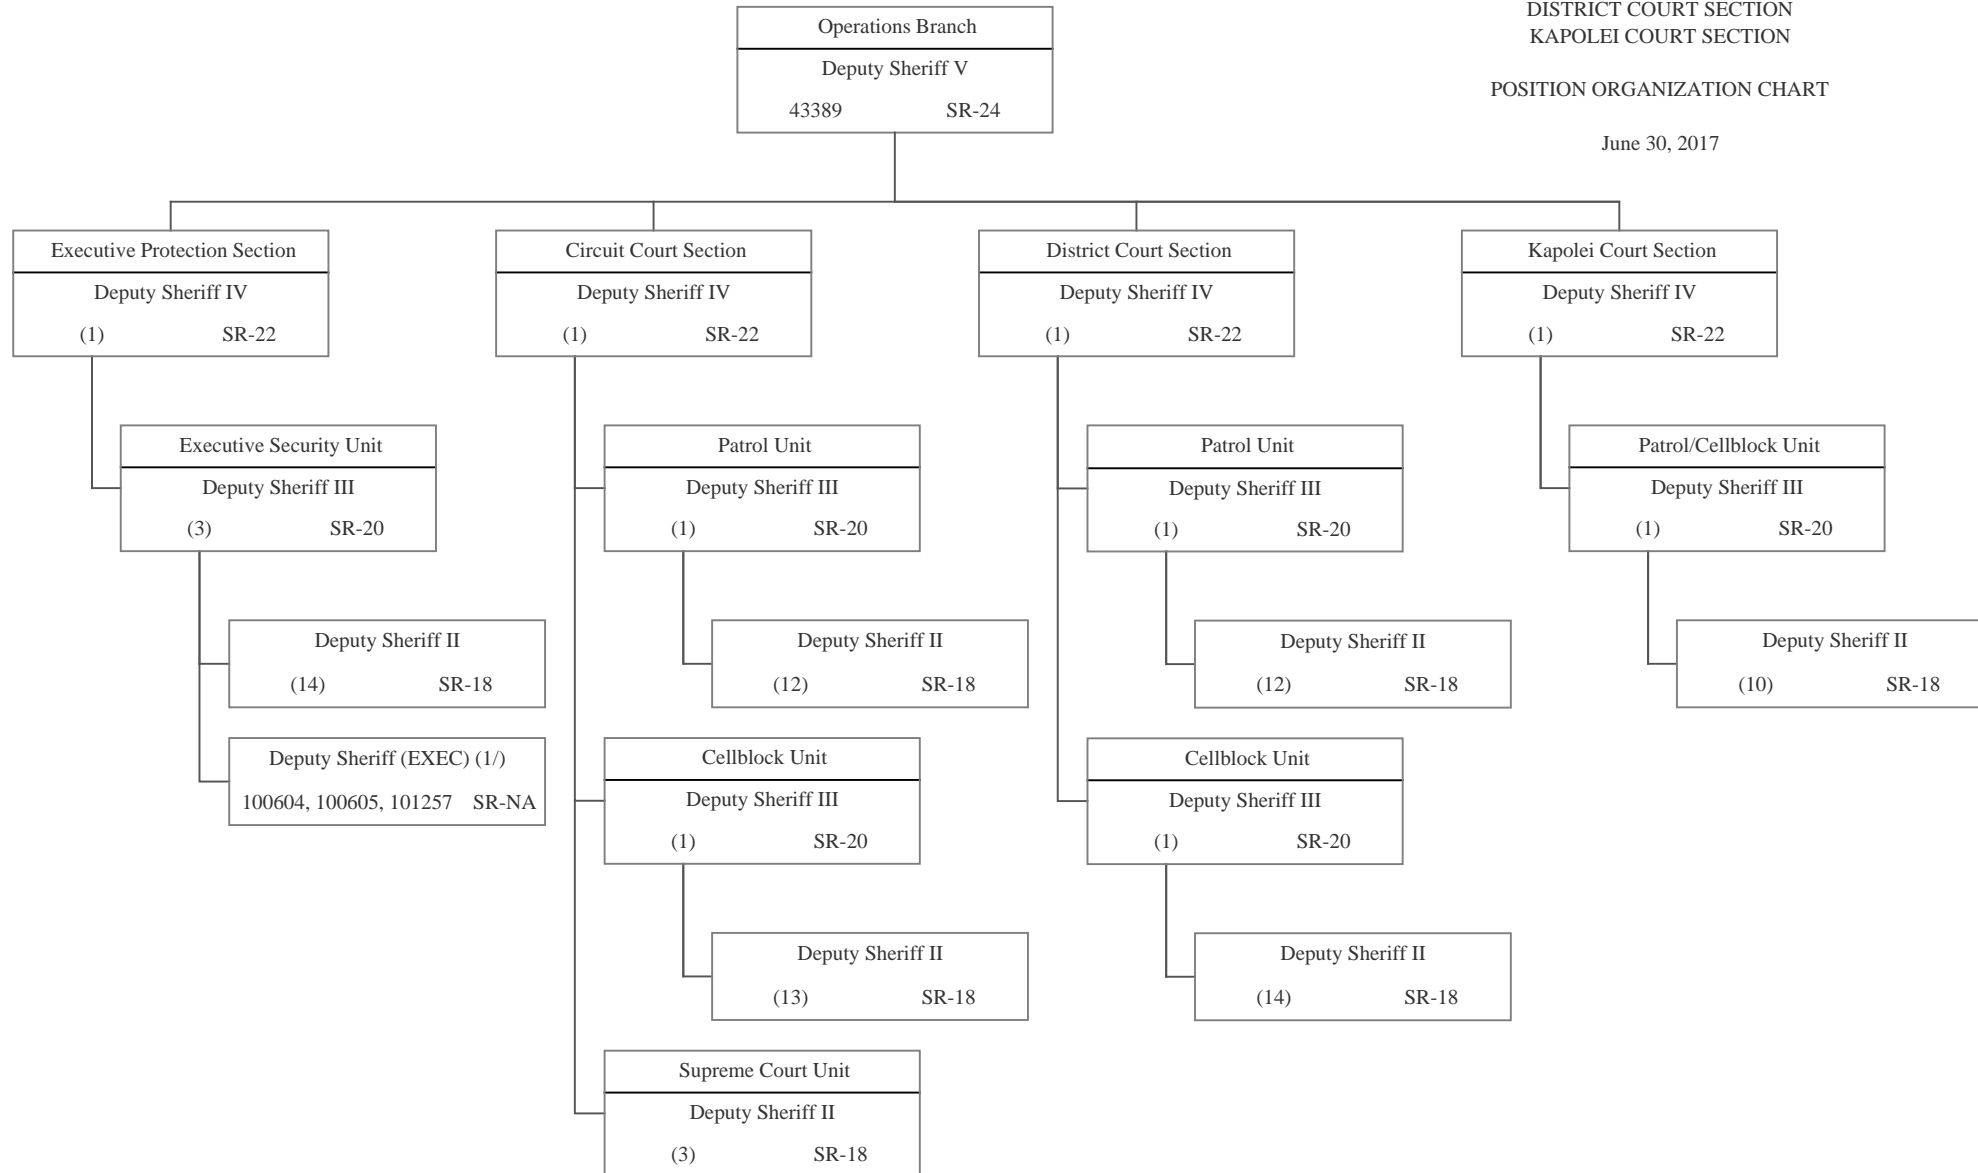

STATE OF HAWAII
DEPARTMENT OF PUBLIC SAFETY
OFFICE OF THE DEPUTY DIRECTOR FOR LAW ENFORCEMENT
SHERIFF DIVISION
OPERATIONS BRANCH
EXECUTIVE PROTECTION SECTION
CIRCUIT COURT SECTION
DISTRICT COURT SECTION
KAPOLEI COURT SECTION

POSITION ORGANIZATION CHART

June 30, 2017