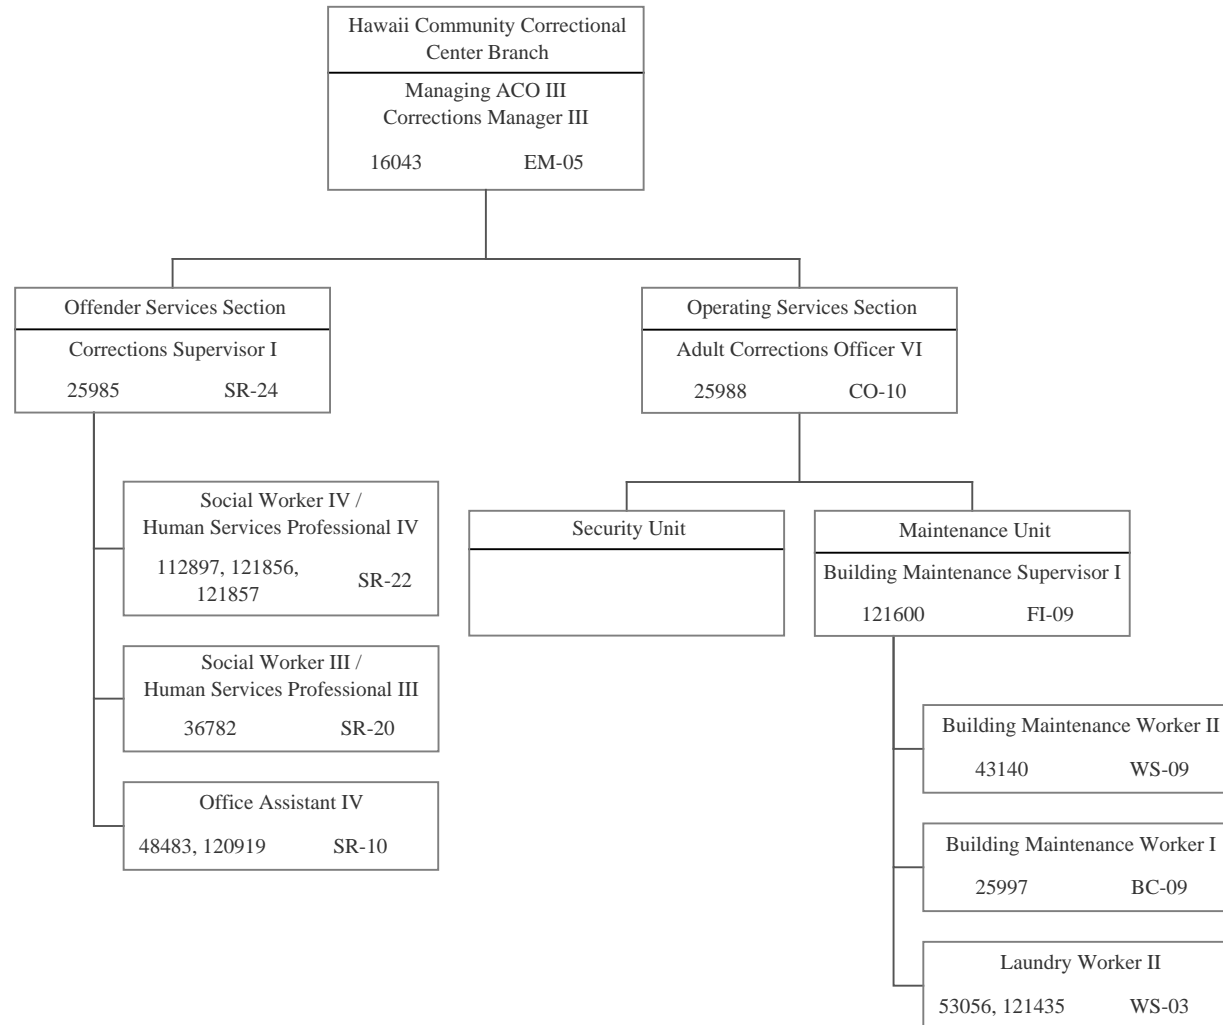

STATE OF HAWAII
DEPARTMENT OF PUBLIC SAFETY
OFFICE OF THE DEPUTY DIRECTOR FOR CORRECTIONS
INSTITUTIONS DIVISION
HAWAII COMMUNITY CORRECTIONAL CENTER BRANCH
OFFENDER SERVICES SECTION
OPERATING SERVICES SECTION

POSITION ORGANIZATION CHART

June 30, 2017