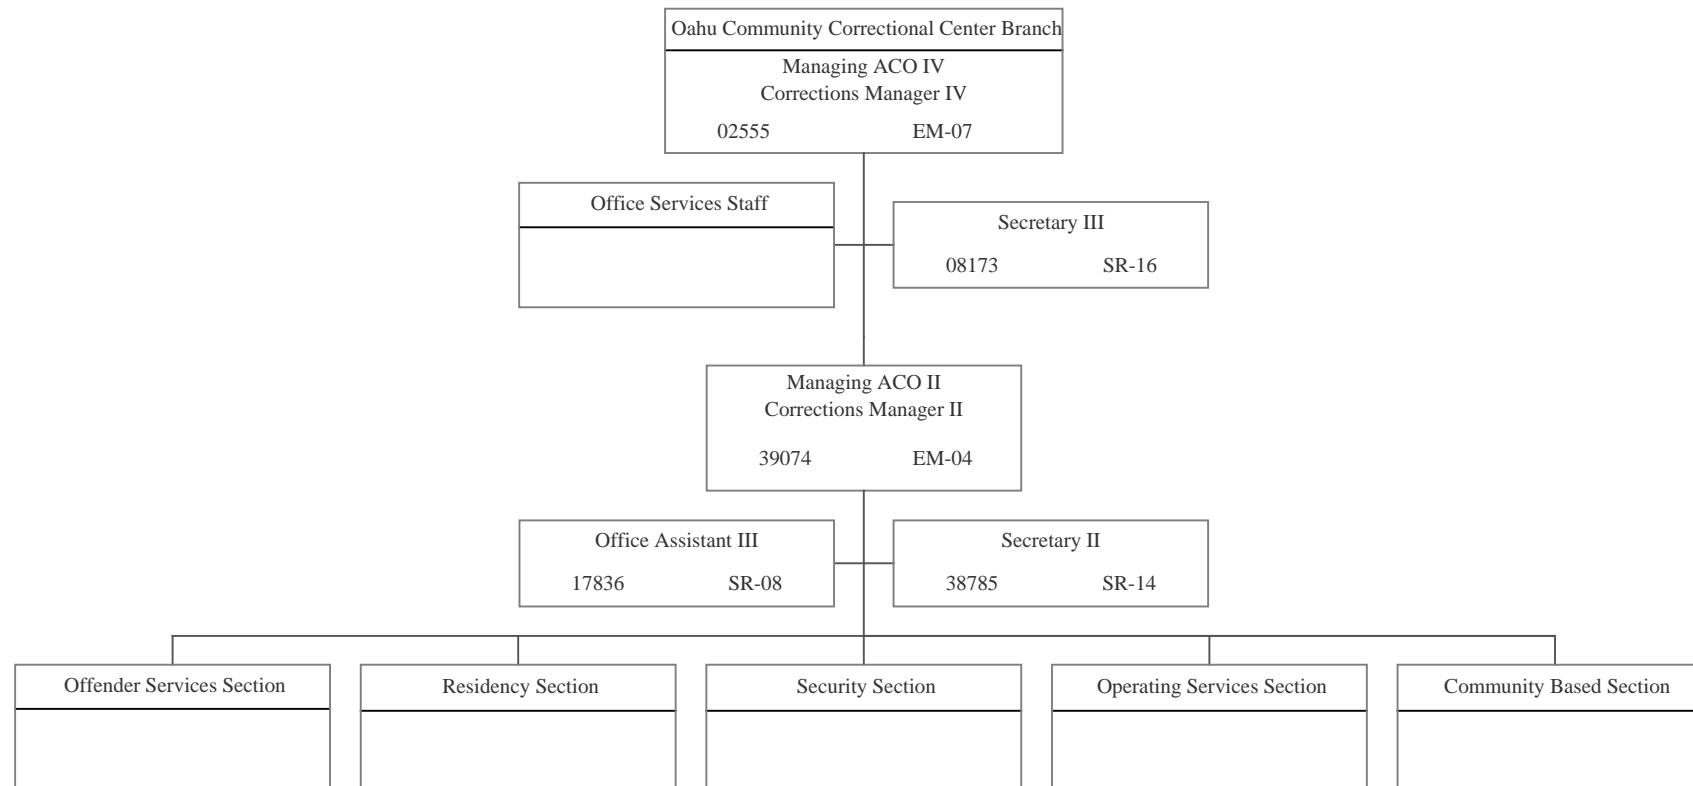

STATE OF HAWAII
DEPARTMENT OF PUBLIC SAFETY
OFFICE OF THE DEPUTY DIRECTOR FOR CORRECTIONS
INSTITUTIONS DIVISION
OAHU COMMUNITY CORRECTIONAL CENTER BRANCH

POSITION ORGANIZATION CHART

June 30, 2017