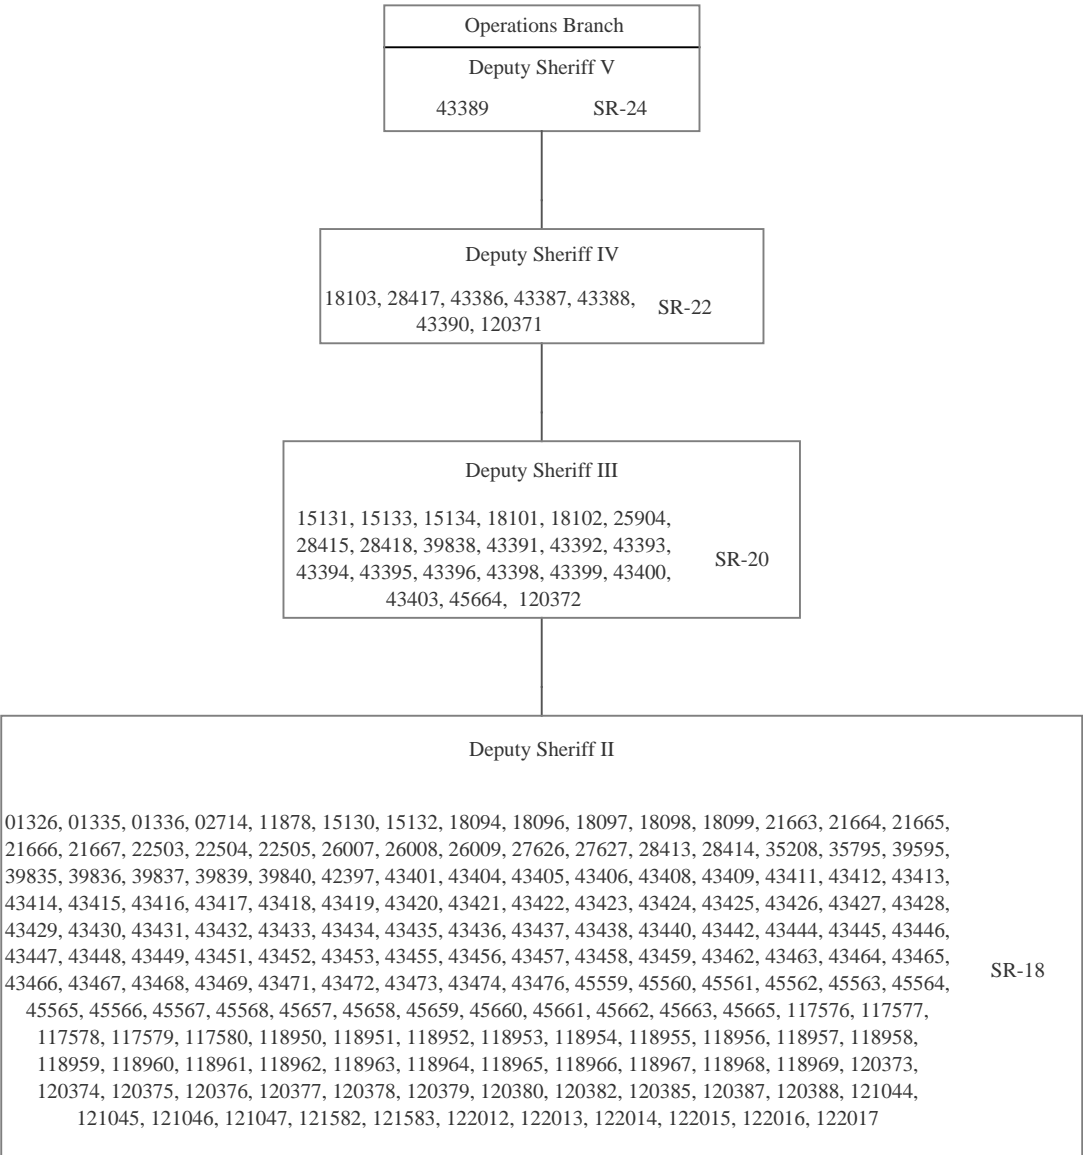

STATE OF HAWAII
DEPARTMENT OF PUBLIC SAFETY
OFFICE OF THE DEPUTY DIRECTOR FOR LAW ENFORCEMENT
SHERIFF DIVISION
OPERATIONS BRANCH
ROTATION STAFF

POSITION ORGANIZATION CHART

June 30, 2017