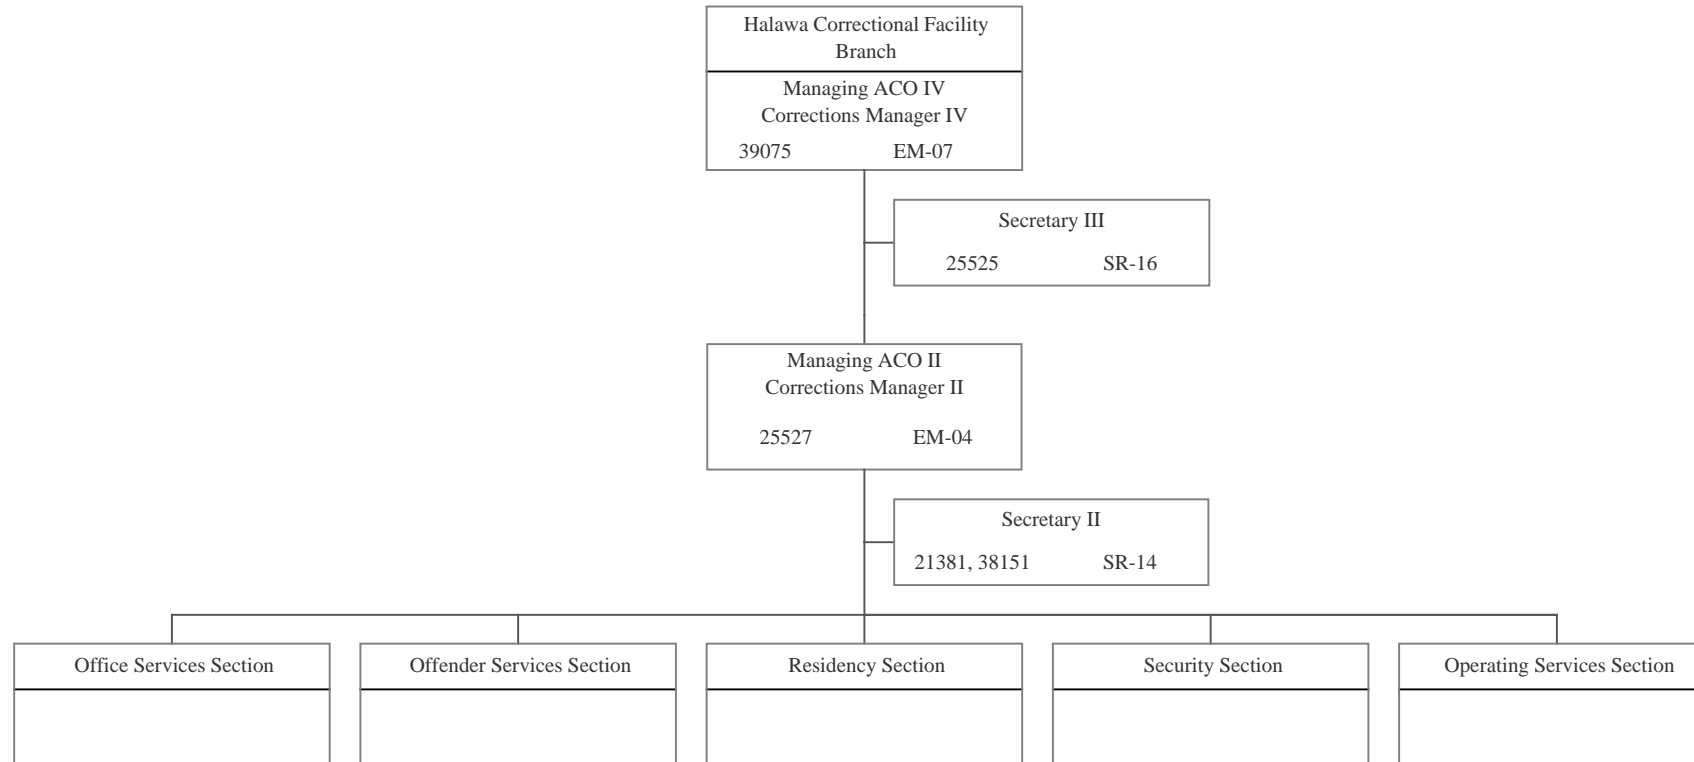

STATE OF HAWAII
DEPARTMENT OF PUBLIC SAFETY
OFFICE OF THE DEPUTY DIRECTOR FOR CORRECTIONS
INSTITUTIONS DIVISION
HALAWA CORRECTIONAL FACILITY BRANCH

POSITION ORGANIZATION CHART

June 30, 2017