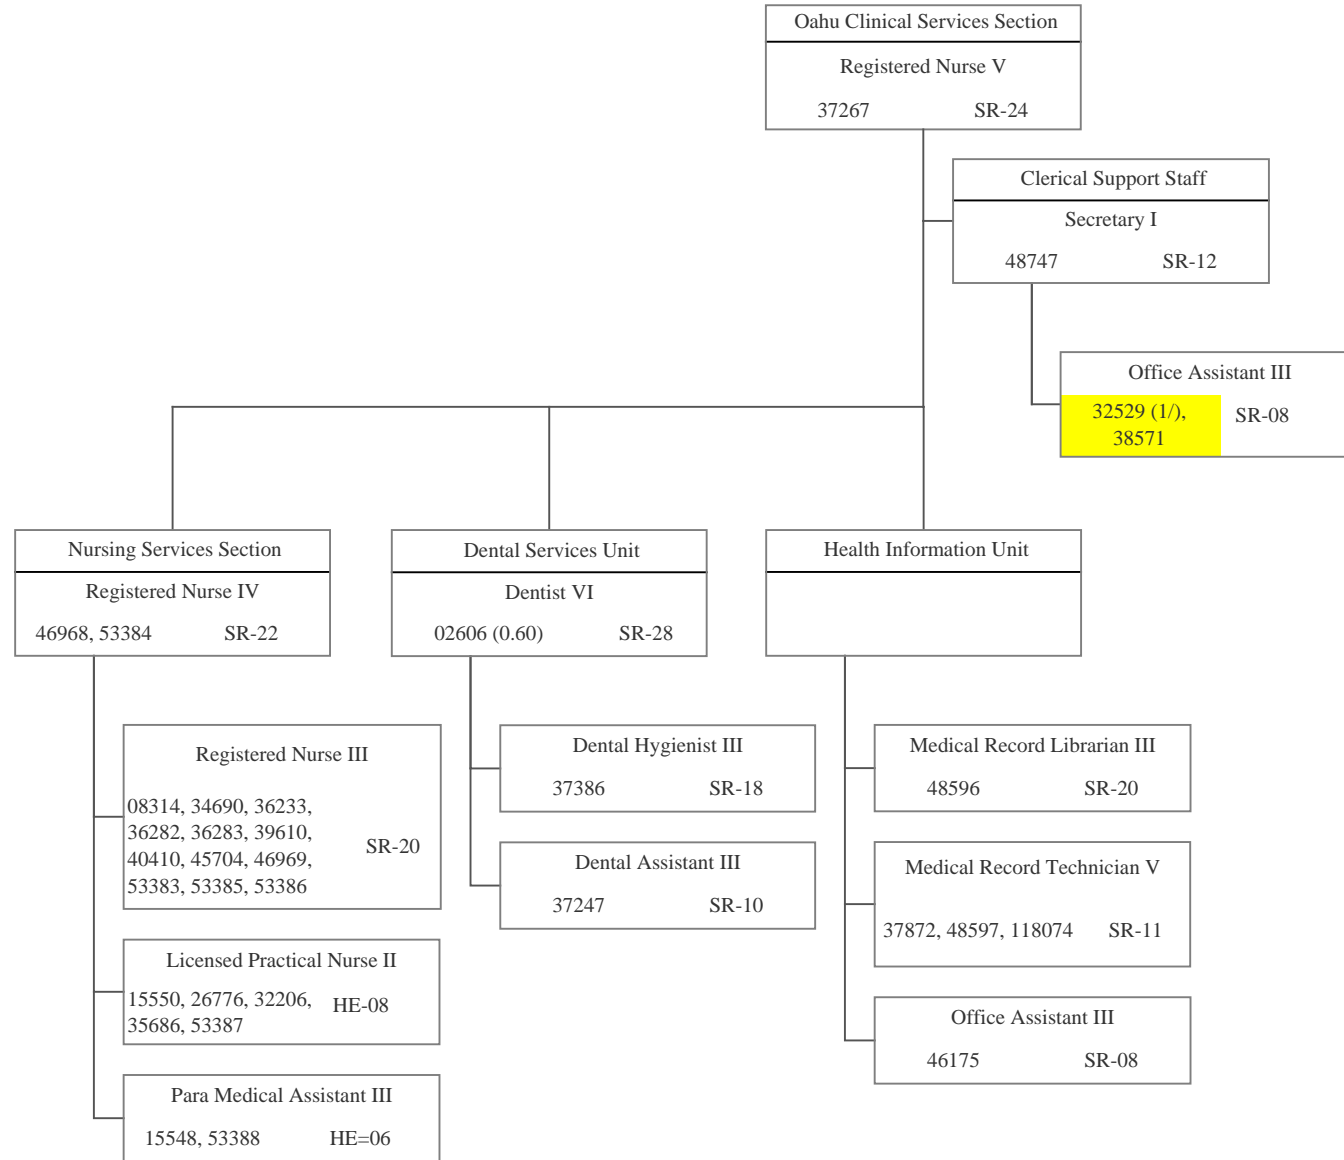

STATE OF HAWAII
DEPARTMENT OF PUBLIC SAFETY
OFFICE OF THE DEPUTY DIRECTOR FOR CORRECTIONS
HEALTH CARE DIVISION
CLINICAL SERVICES BRANCH
OAHU CLINICAL SERVICES SECTION

POSITION ORGANIZATION CHART

June 30, 2017

1/ To be abolished 7/2/17 per HB100 HD1 SD1 CD1