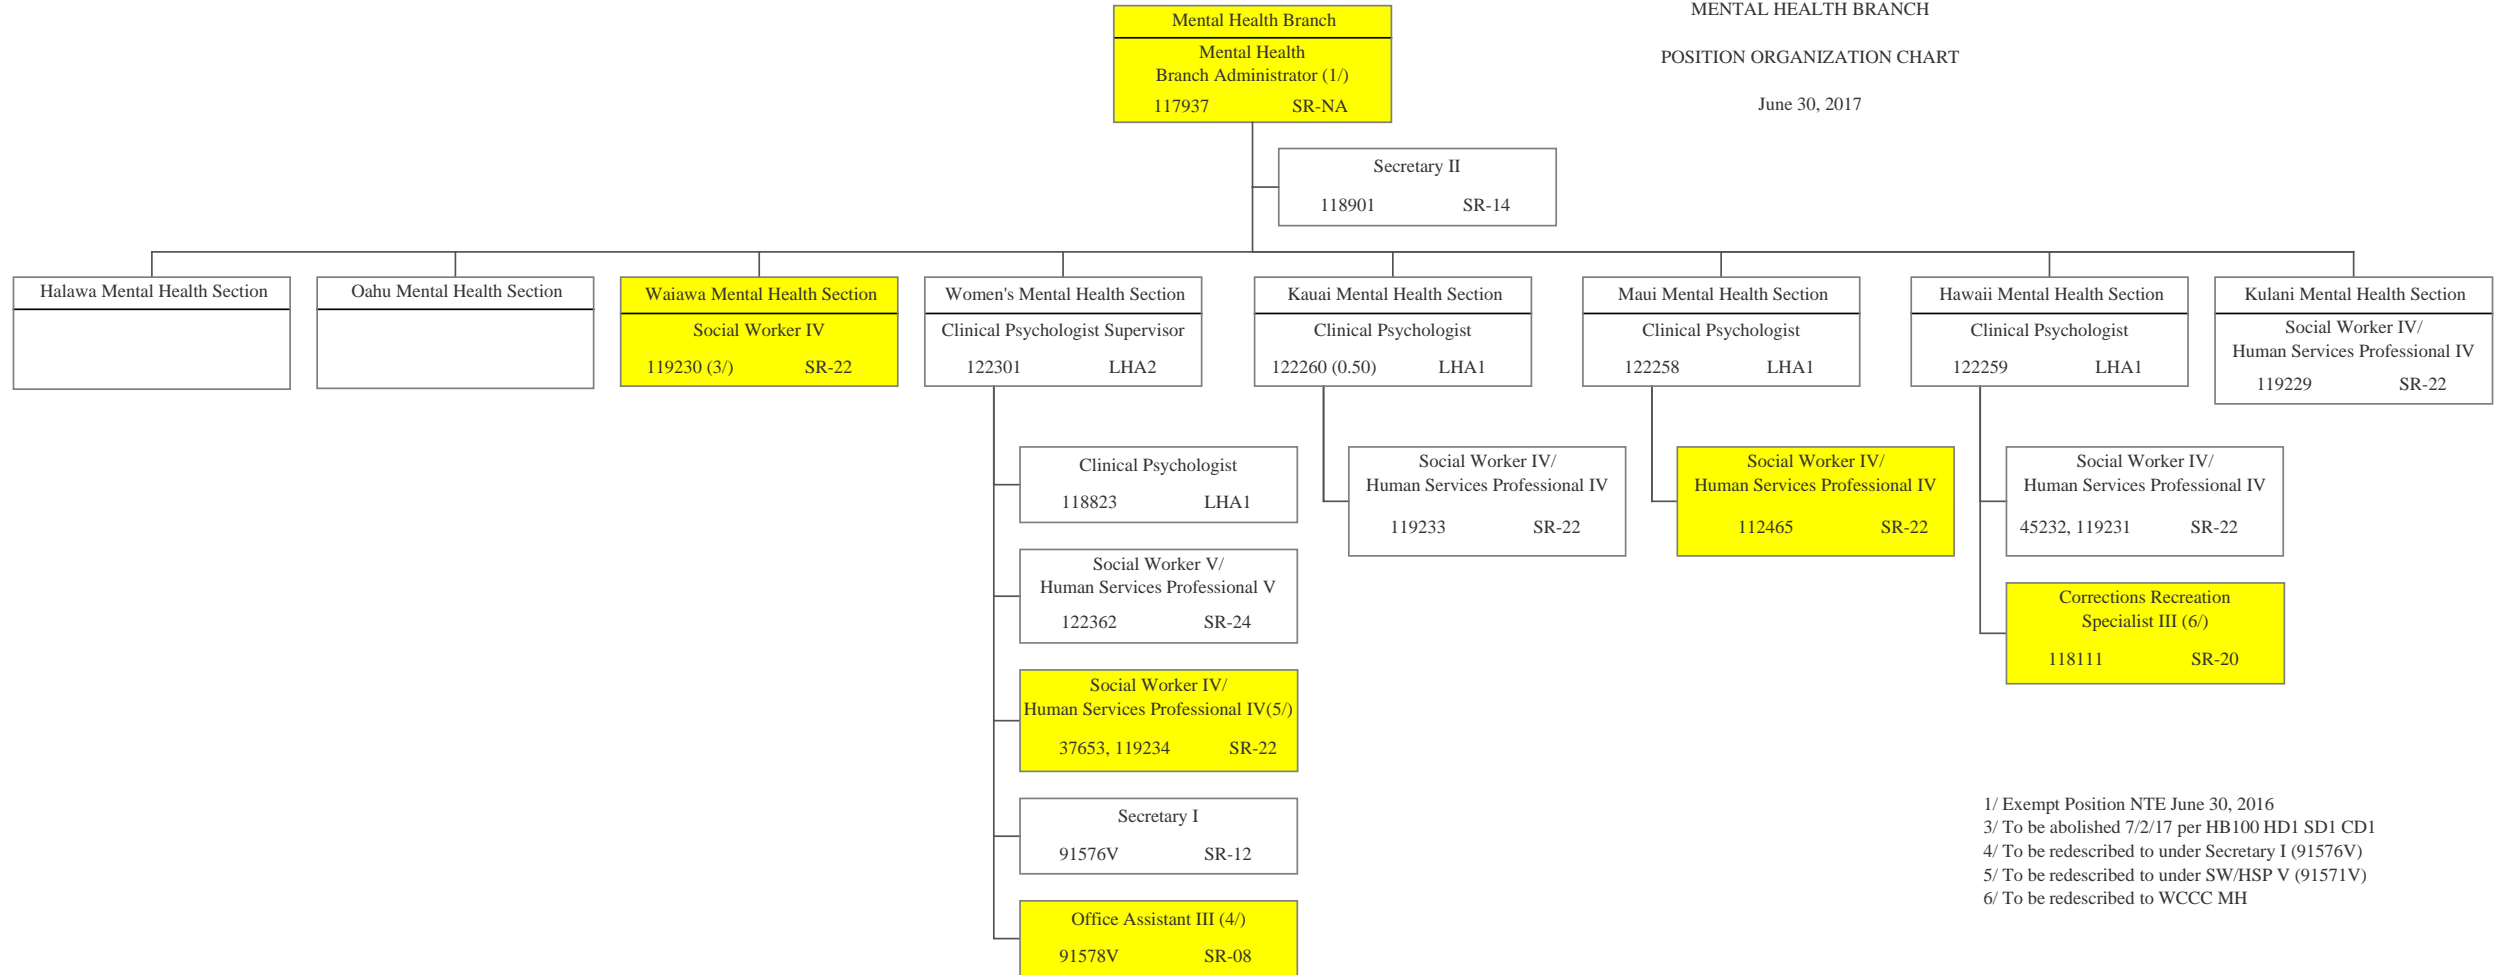

STATE OF HAWAII
DEPARTMENT OF PUBLIC SAFETY
OFFICE OF THE DEPUTY DIRECTOR FOR CORRECTIONS
HEALTH CARE DIVISION
MENTAL HEALTH BRANCH

POSITION ORGANIZATION CHART

June 30, 2017

1/ Exempt Position NTE June 30, 2016
3/ To be abolished 7/2/17 per HB100 HD1 SD1 CD1
4/ To be redescribed to under Secretary I (91576V)
5/ To be redescribed to under SW/HSP V (91571V)
6/ To be redescribed to WCCC MH