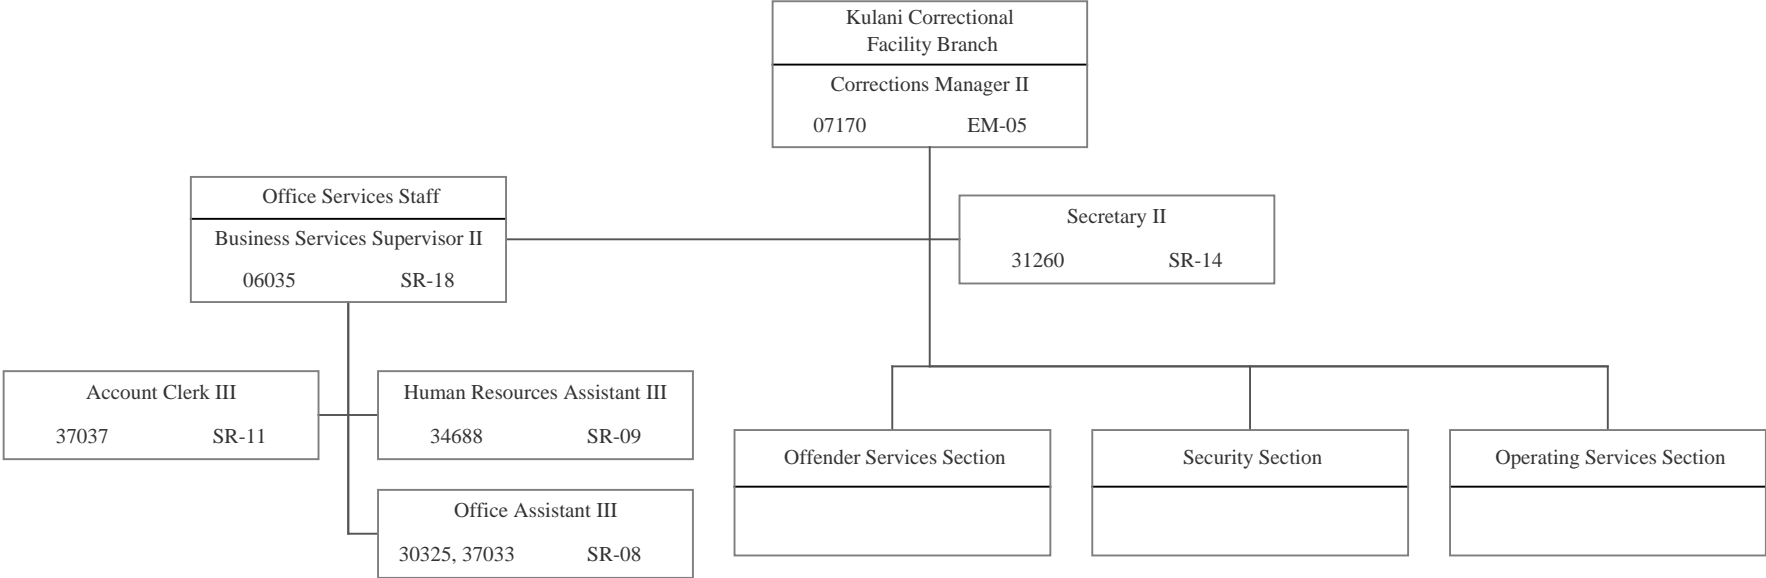

STATE OF HAWAII
DEPARTMENT OF PUBLIC SAFETY
OFFICE OF THE DEPUTY DIRECTOR FOR CORRECTIONS
INSTITUTIONS DIVISION
KULANI CORRECTIONAL FACILITY BRANCH
OFFICE SERVICES STAFF

POSITION ORGANIZATION CHART

June 30, 2017