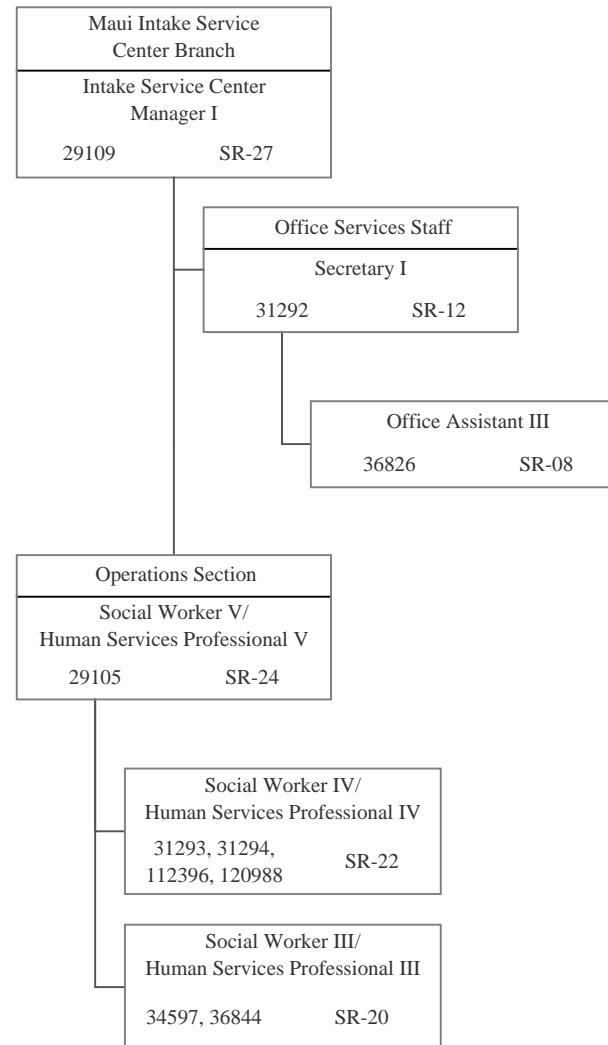

STATE OF HAWAII
DEPARTMENT OF PUBLIC SAFETY
OFFICE OF THE DEPUTY DIRECTOR FOR CORRECTIONS
INTAKE SERVICE CENTERS DIVISION
MAUI INTAKE SERVICE CENTER BRANCH

POSITION ORGANIZATION CHART

June 30, 2017