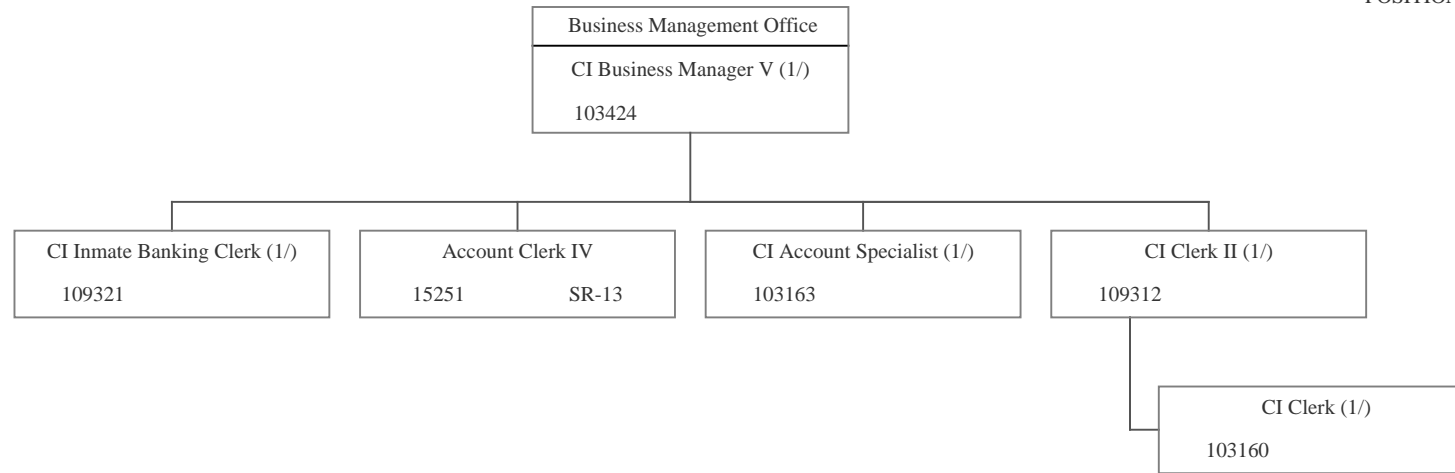

STATE OF HAWAII
DEPARTMENT OF PUBLIC SAFETY
OFFICE OF THE DEPUTY DIRECTOR FOR CORRECTIONS
CORRECTIONAL INDUSTRIES DIVISION
BUSINESS MANAGEMENT OFFICE

POSITION ORGANIZATION CHART

June 30, 2017

1/ Exempt Position NTE 06/30/2017