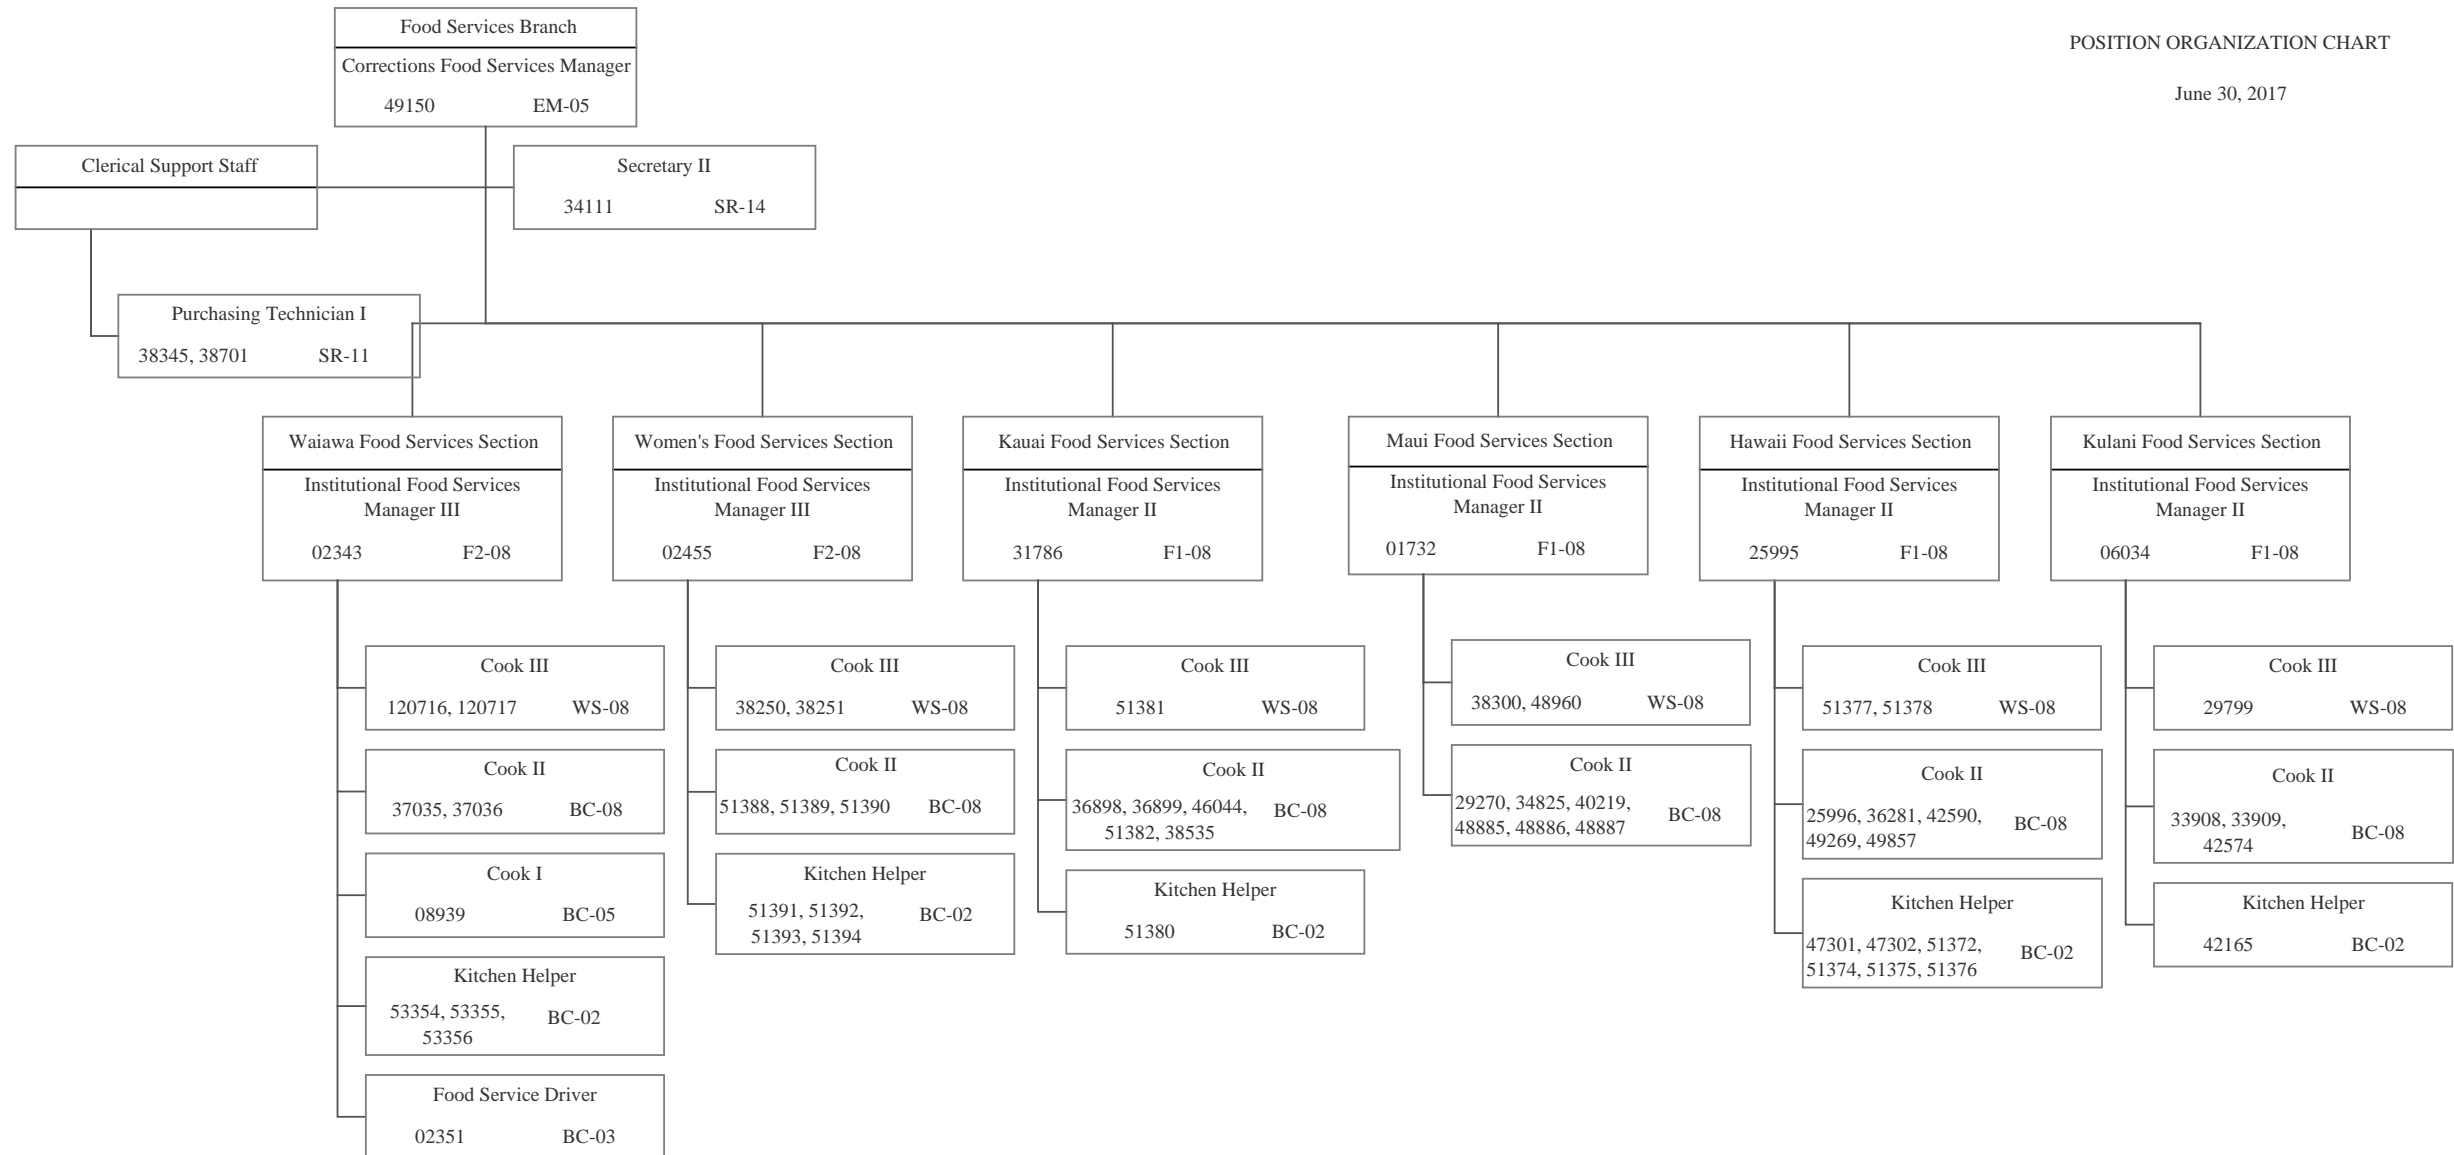

STATE OF HAWAII
DEPARTMENT OF PUBLIC SAFETY
OFFICE OF THE DEPUTY DIRECTOR FOR CORRECTIONS
CORRECTIONS PROGRAM SERVICES DIVISION
FOOD SERVICES BRANCH
WAIAWA FOOD SERVICES SECTION
WOMEN'S FOOD SERVICES SECTION
KAUAI FOOD SERVICES SECTION
HAWAII FOOD SERVICES SECTION
HAWAII FOOD SERVICES SECTION
KULANI FOOD SERVICES SECTION

POSITION ORGANIZATION CHART

June 30, 2017