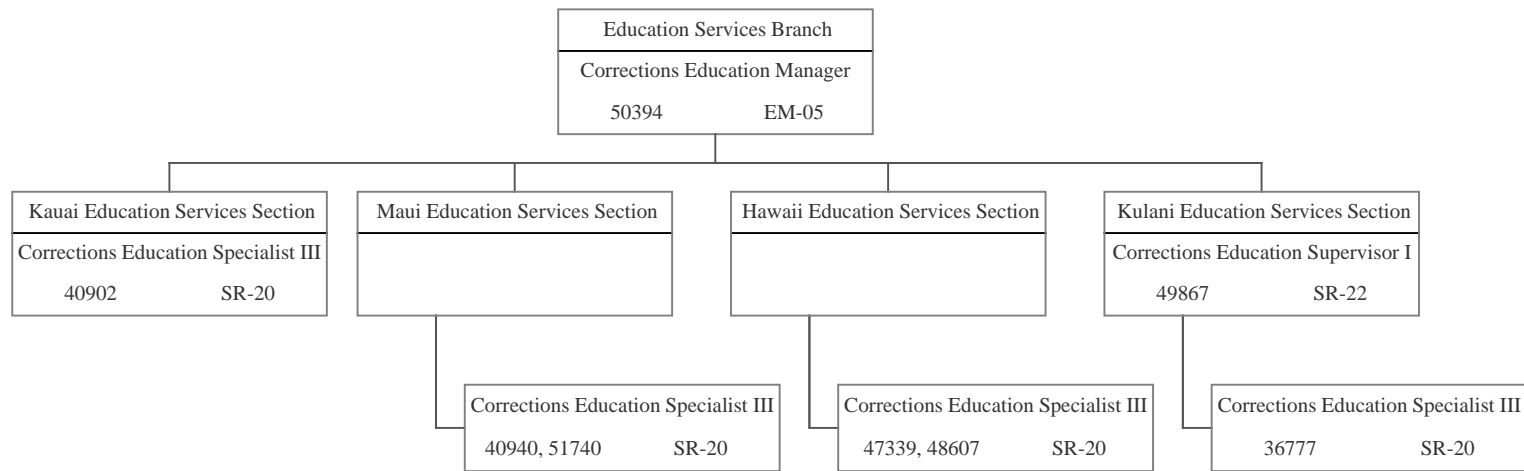

STATE OF HAWAII
DEPARTMENT OF PUBLIC SAFETY
OFFICE OF THE DEPUTY DIRECTOR FOR CORRECTIONS
CORRECTIONS PROGRAM SERVICES DIVISION
EDUCATION SERVICES BRANCH
KAUAI EDUCATION SERVICES SECTION
MAUI EDUCATION SERVICES SECTION
HAWAII EDUCATION SERVICES SECTION
KULANI EDUCATION SERVICES SECTION

POSITION ORGANIZATION CHART

June 30, 2017