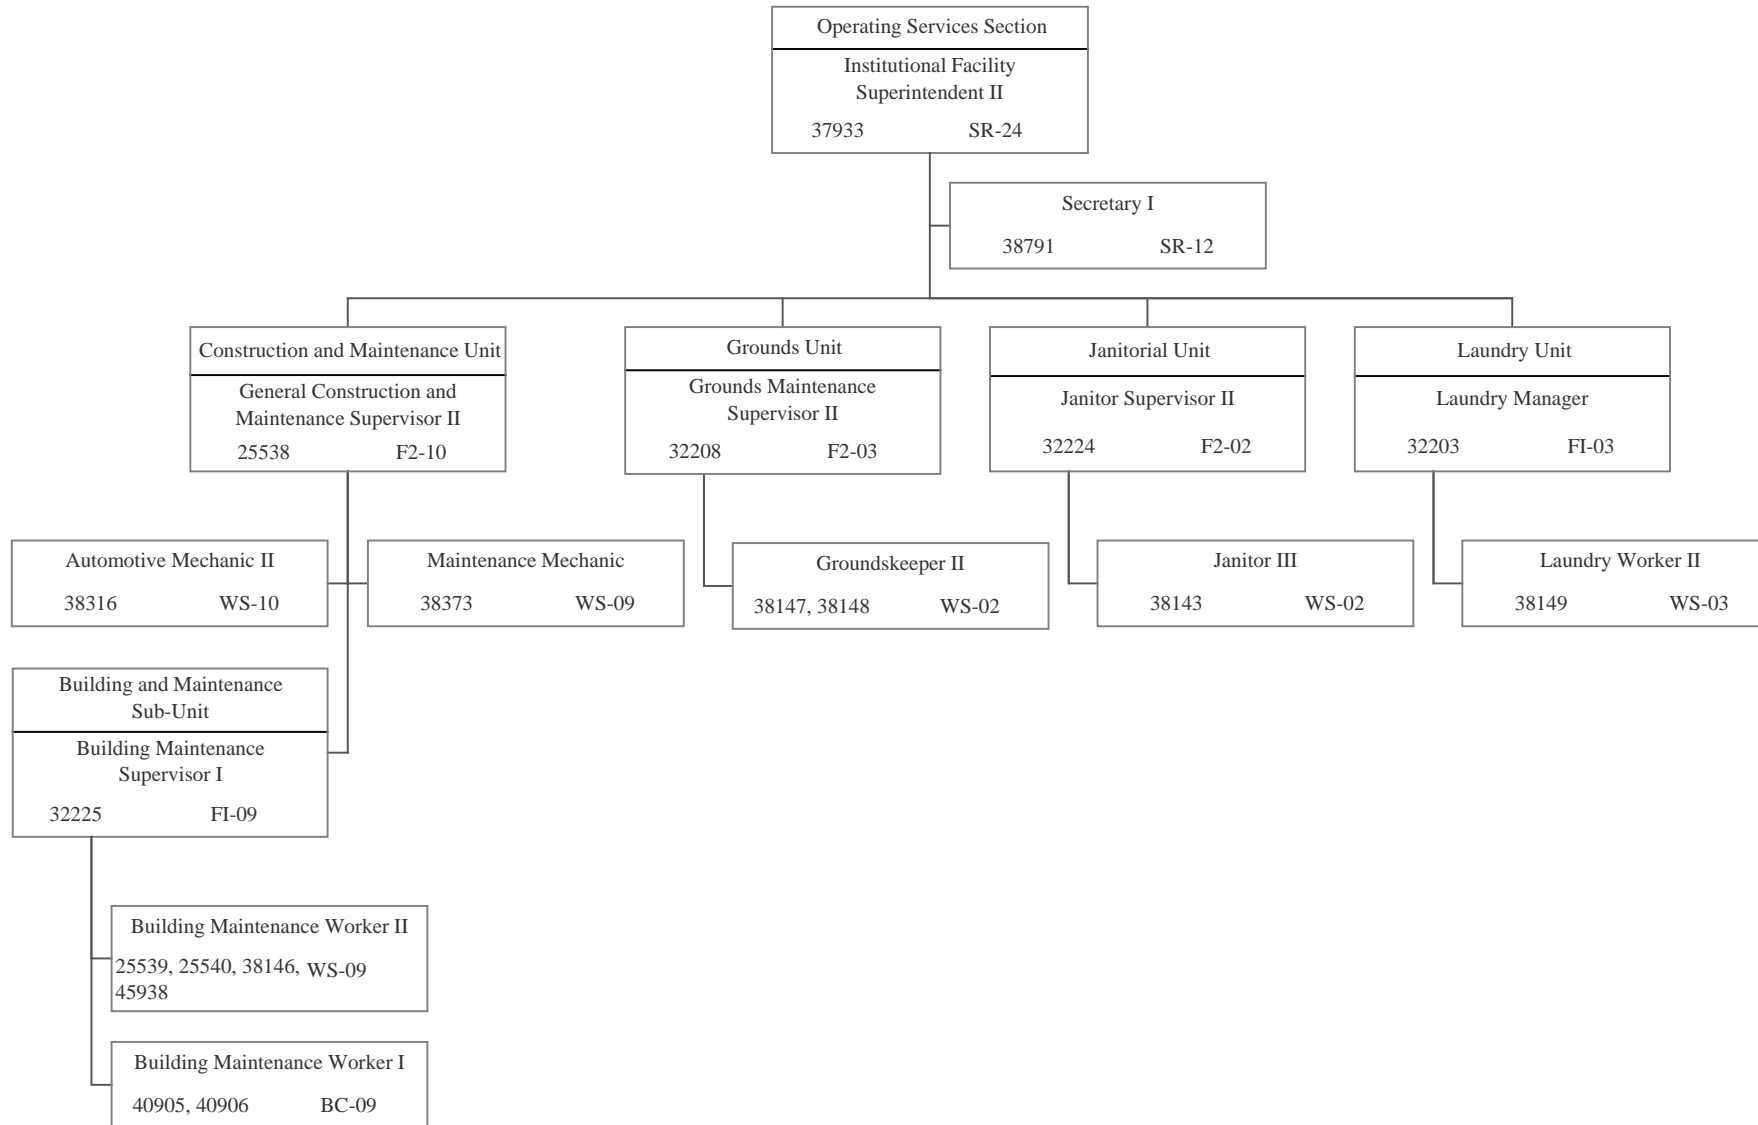

STATE OF HAWAII
DEPARTMENT OF PUBLIC SAFETY
OFFICE OF THE DEPUTY DIRECTOR FOR CORRECTIONS
INSTITUTIONS DIVISION
HALAWA CORRECTIONAL FACILITY BRANCH
OPERATING SERVICES SECTION

POSITION ORGANIZATION CHART

June 30, 2017