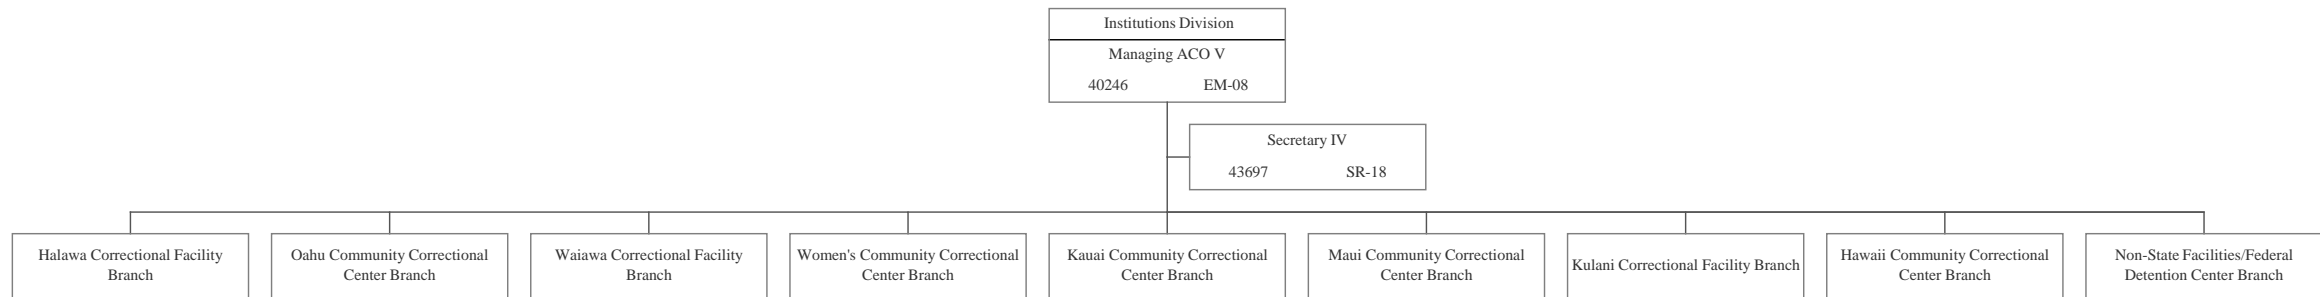

ORGANIZATION CHART

June 30, 2017