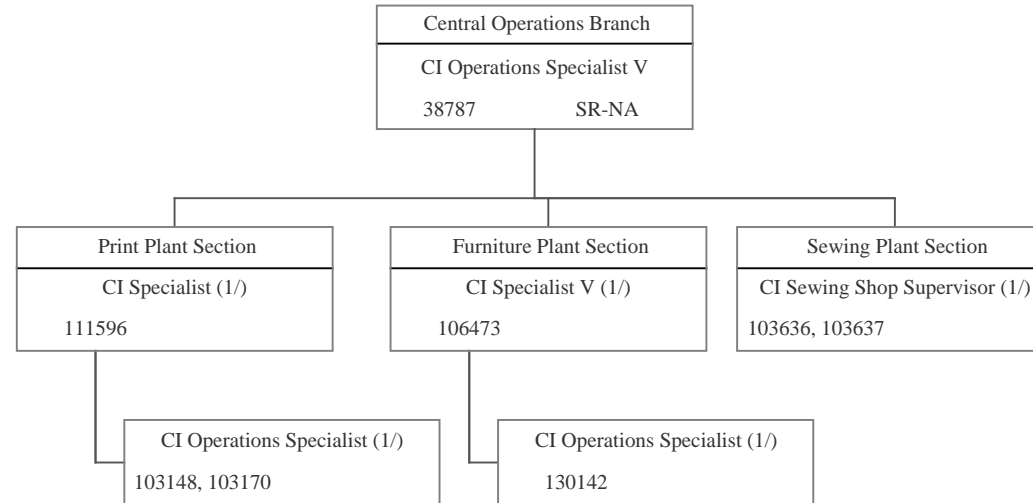

STATE OF HAWAII
DEPARTMENT OF PUBLIC SAFETY
OFFICE OF THE DEPUTY DIRECTOR FOR CORRECTIONS
CORRECTIONAL INDUSTRIES DIVISION
CENTRAL OPERATIONS BRANCH

POSITION ORGANIZATION CHART

June 30, 2017

1/ Exempt Position NTE 06/30/2017