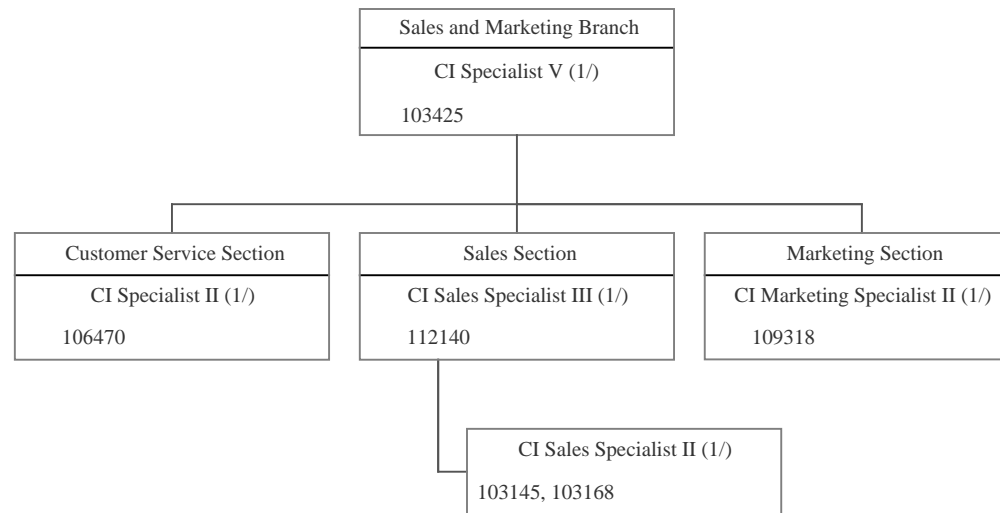

STATE OF HAWAII
DEPARTMENT OF PUBLIC SAFETY
OFFICE OF THE DEPUTY DIRECTOR FOR CORRECTIONS
CORRECTIONAL INDUSTRIES DIVISION
SALES AND MARKETING BRANCH

POSITION ORGANIZATION CHART

June 30, 2017

1/ Exempt Position NTE 06/30/2017