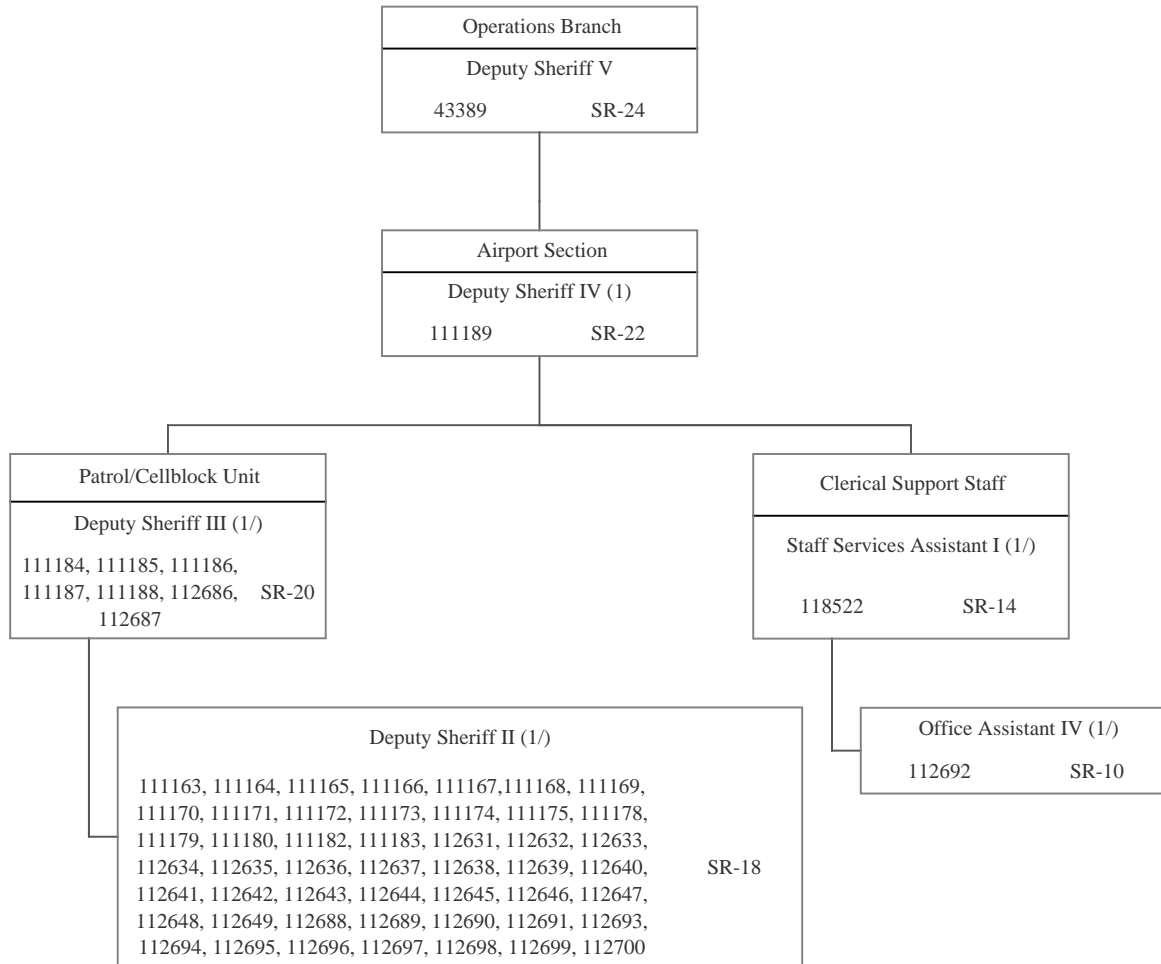

STATE OF HAWAII
DEPARTMENT OF PUBLIC SAFETY
OFFICE OF THE DEPUTY DIRECTOR FOR LAW ENFORCEMENT
SHERIFF DIVISION
OPERATIONS BRANCH
AIRPORT SECTION

POSITION ORGANIZATION CHART

June 30, 2017

1/ Funded by Inter-Departmental Transfer from DOT-Airports