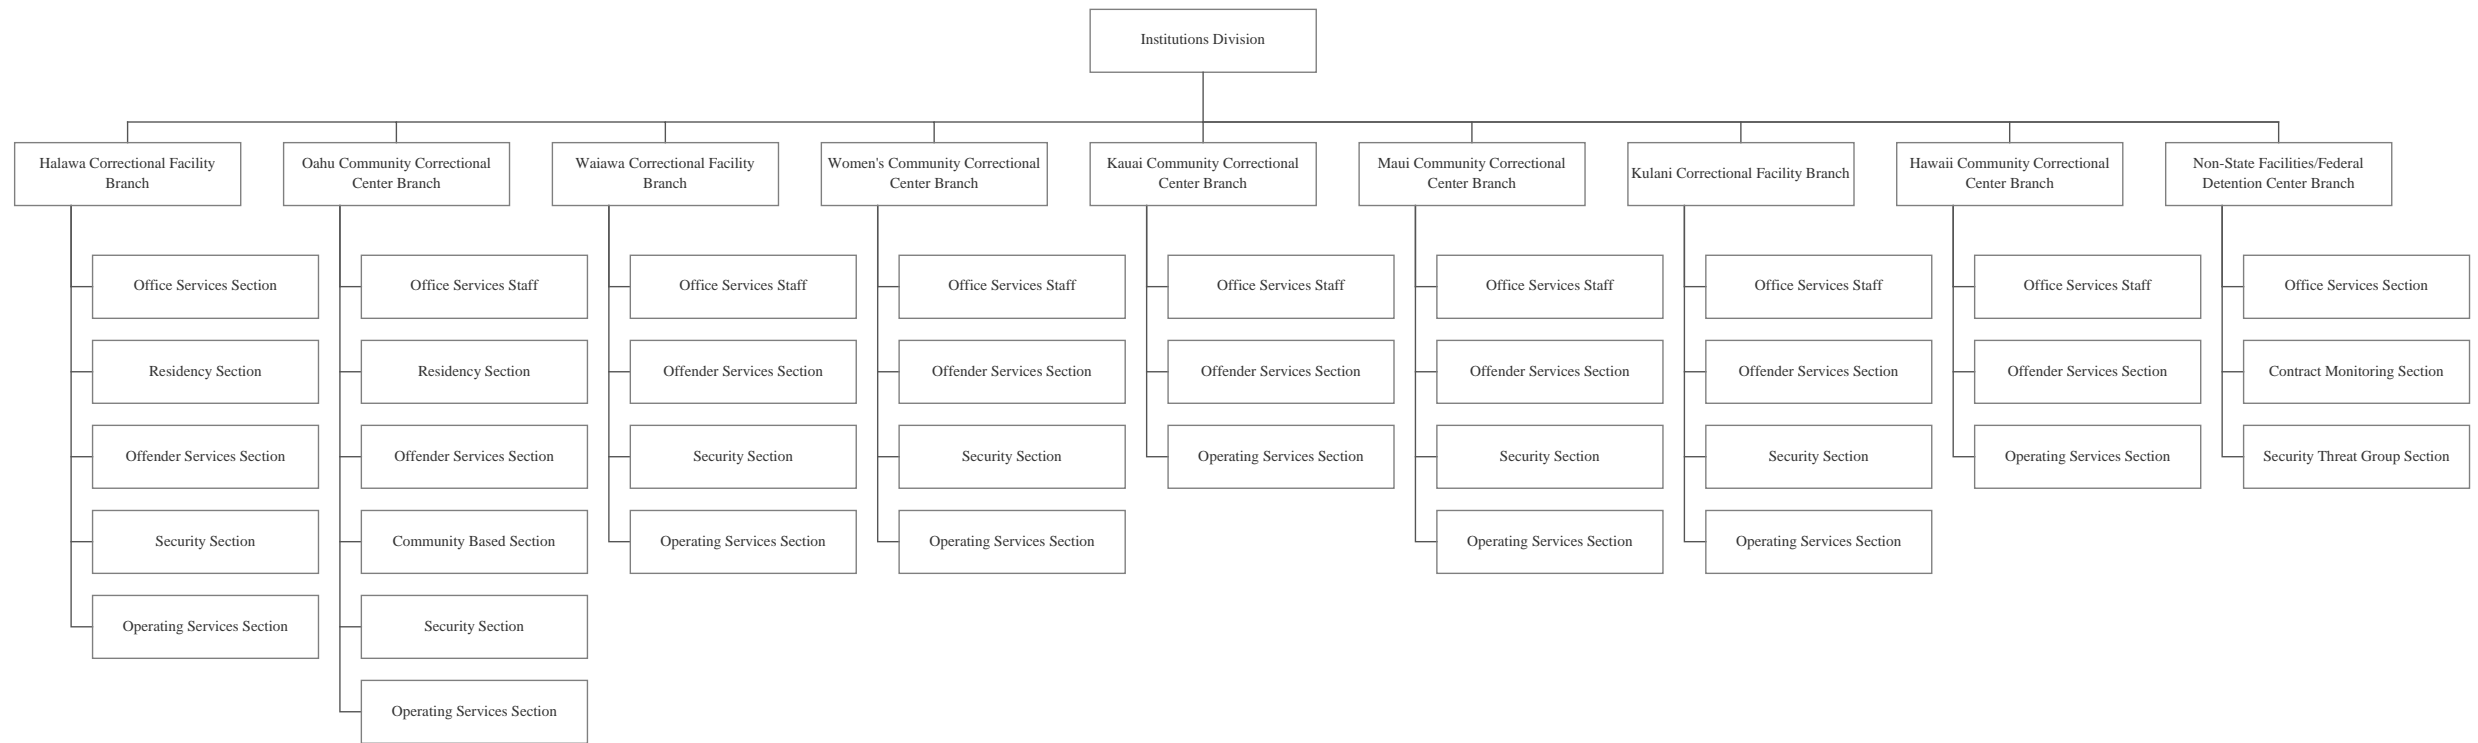

ORGANIZATION CHART

June 30, 2017