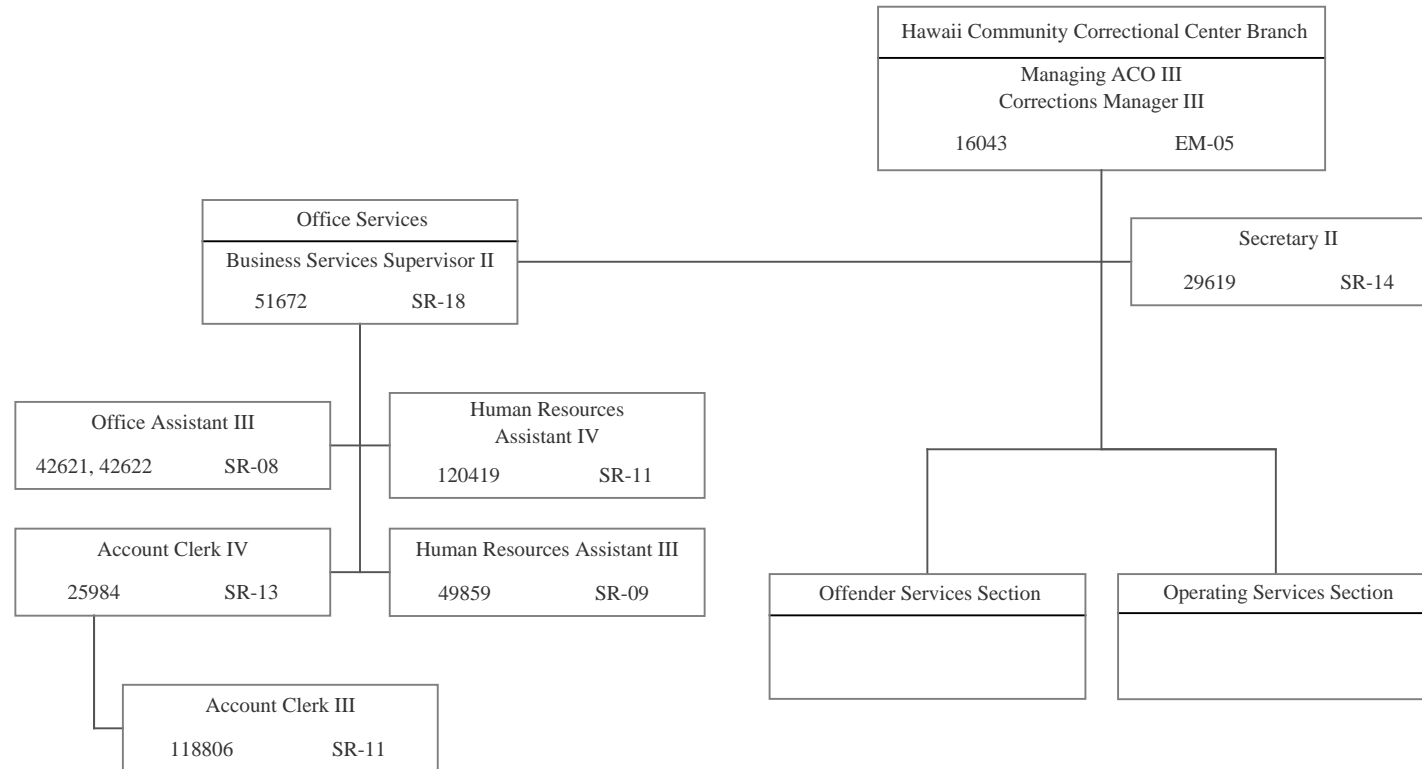

STATE OF HAWAII
DEPARTMENT OF PUBLIC SAFETY
OFFICE OF THE DEPUTY DIRECTOR FOR CORRECTIONS
INSTITUTIONS DIVISION
HAWAII COMMUNITY CORRECTIONAL CENTER BRANCH
OFFICE SERVICES STAFF

POSITION ORGANIZATION CHART

June 30, 2017