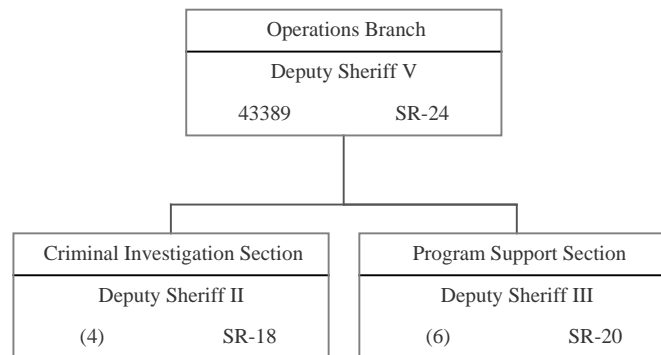

STATE OF HAWAII
DEPARTMENT OF PUBLIC SAFETY
OFFICE OF THE DEPUTY DIRECTOR FOR LAW ENFORCEMENT
SHERIFF DIVISION
OPERATIONS BRANCH
CRIMINAL INVESTIGATION SECTION
PROGRAM SUPPORT SECTION

ORGANIZATION CHART

June 30, 2017