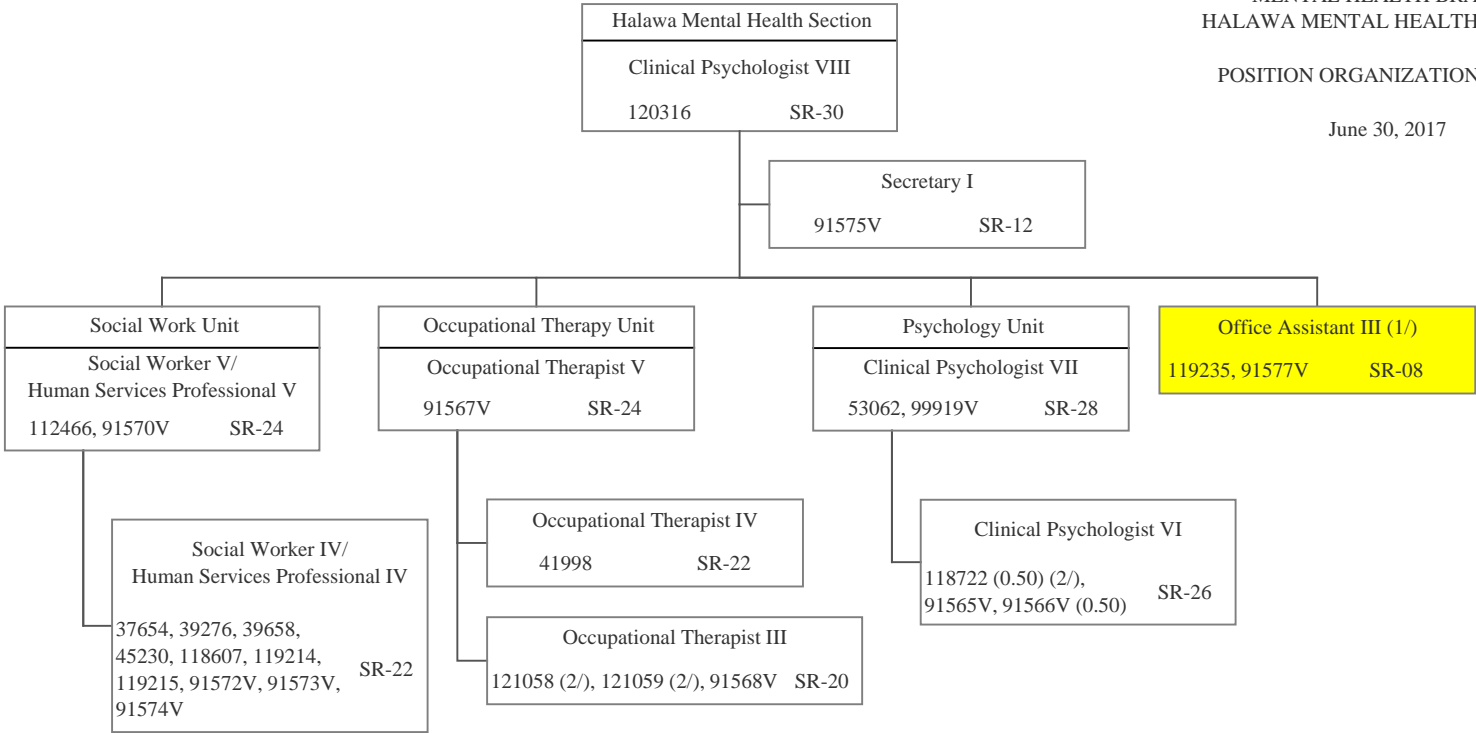

STATE OF HAWAII
DEPARTMENT OF PUBLIC SAFETY
OFFICE OF THE DEPUTY DIRECTOR FOR CORRECTIONS
HEALTH CARE DIVISION
MENTAL HEALTH BRANCH
HALAWA MENTAL HEALTH SECTION

POSITION ORGANIZATION CHART

June 30, 2017

1/ To be redescribed under Secretary 1 (91575V)
2/ To be abolished 7/2/17 per HB100 HD1 SD1 CD1