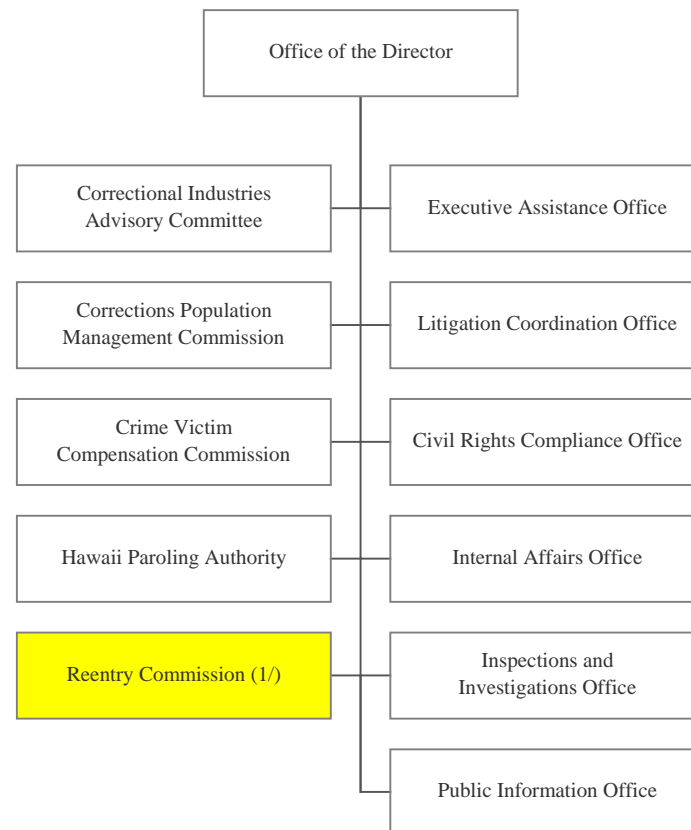

STATE OF HAWAII
DEPARTMENT OF PUBLIC SAFETY

ORGANIZATION CHART

June 30, 2017

ORGANIZATION CHART

June 30, 2017

1/ Commission shall cease to exist 12/01/2019 (Act 015, SLH 2015)

STATE OF HAWAII
 DEPARTMENT OF PUBLIC SAFETY
 OFFICE OF THE DIRECTOR
 INTERNAL AFFAIRS OFFICE
 INSPECTIONS AND INVESTIGATIONS OFFICE