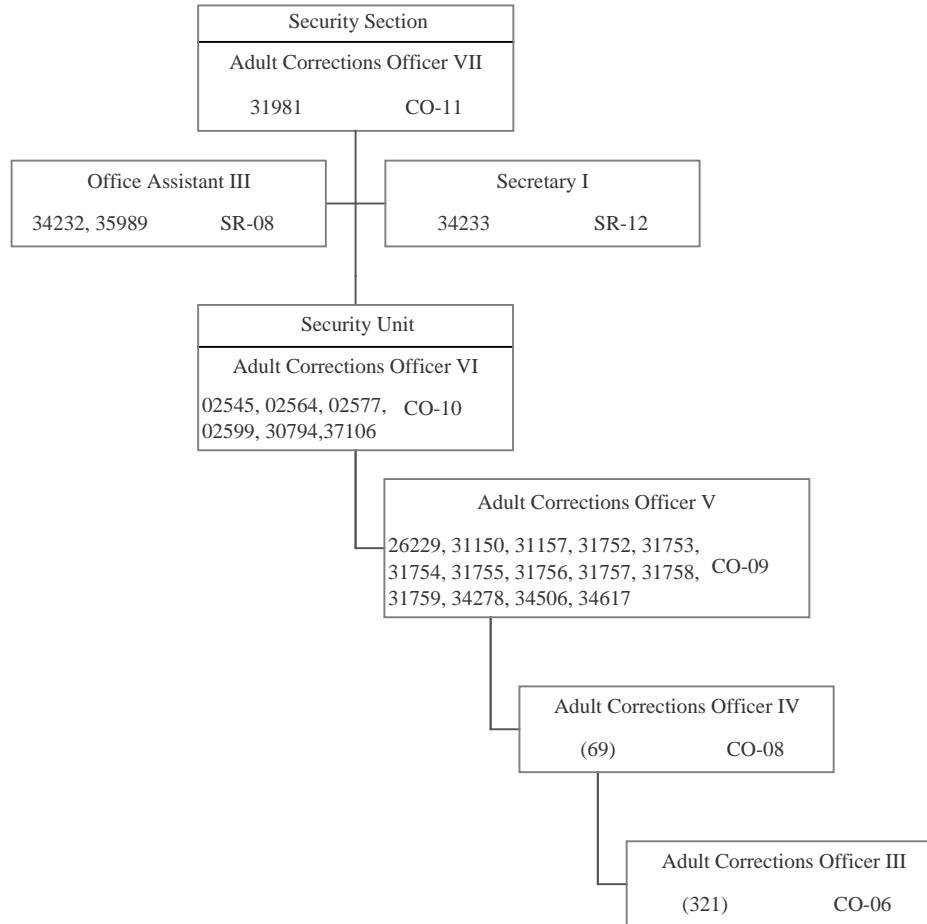

STATE OF HAWAII
DEPARTMENT OF PUBLIC SAFETY
OFFICE OF THE DEPUTY DIRECTOR FOR CORRECTIONS
INSTITUTIONS DIVISION
OAHU COMMUNITY CORRECTIONAL CENTER BRANCH
SECURITY SECTION

POSITION ORGANIZATION CHART

June 30, 2017