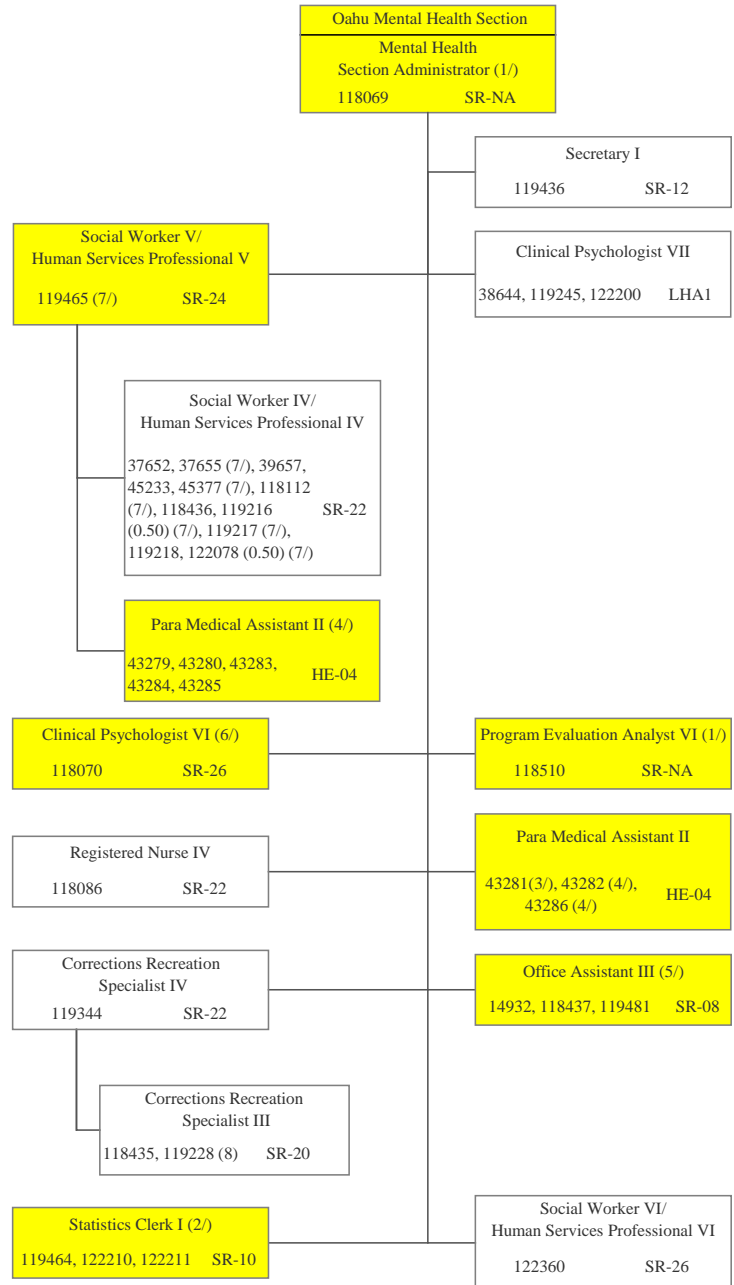

STATE OF HAWAII
DEPARTMENT OF PUBLIC SAFETY
OFFICE OF THE DEPUTY DIRECTOR FOR CORRECTIONS
HEALTH CARE DIVISION
MENTAL HEALTH BRANCH
OAHU MENTAL HEALTH SECTION

POSITION ORGANIZATION CHART

June 30, 2017

- 1/ Exempt Position NTE June 30, 2016
- 2/ To be redescribed under MH Branch Administrator
- 3/ To be redescribed under Program Evaluation Analyst VI (118510)
- 4/ To be redescribed under WCCC MH
- 5/ To be redescribed under RN IV (118086)
- 6/ To be redescribed under Secretary I (119436)
- 7/ To be redescribed to Clinical Psychologist VII (118070)
- 8/ To be abolished 7/2/17 per HB100 HD1 SD1 CD1