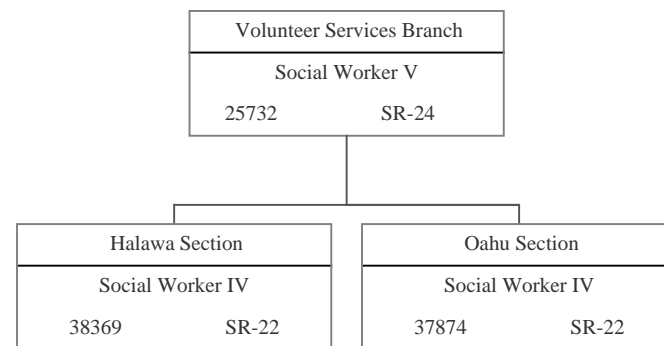

STATE OF HAWAII
DEPARTMENT OF PUBLIC SAFETY
OFFICE OF THE DEPUTY DIRECTOR FOR CORRECTIONS
CORRECTIONS PROGRAM SERVICES DIVISION
VOLUNTEER SERVICES BRANCH

POSITION ORGANIZATION CHART

June 30, 2017