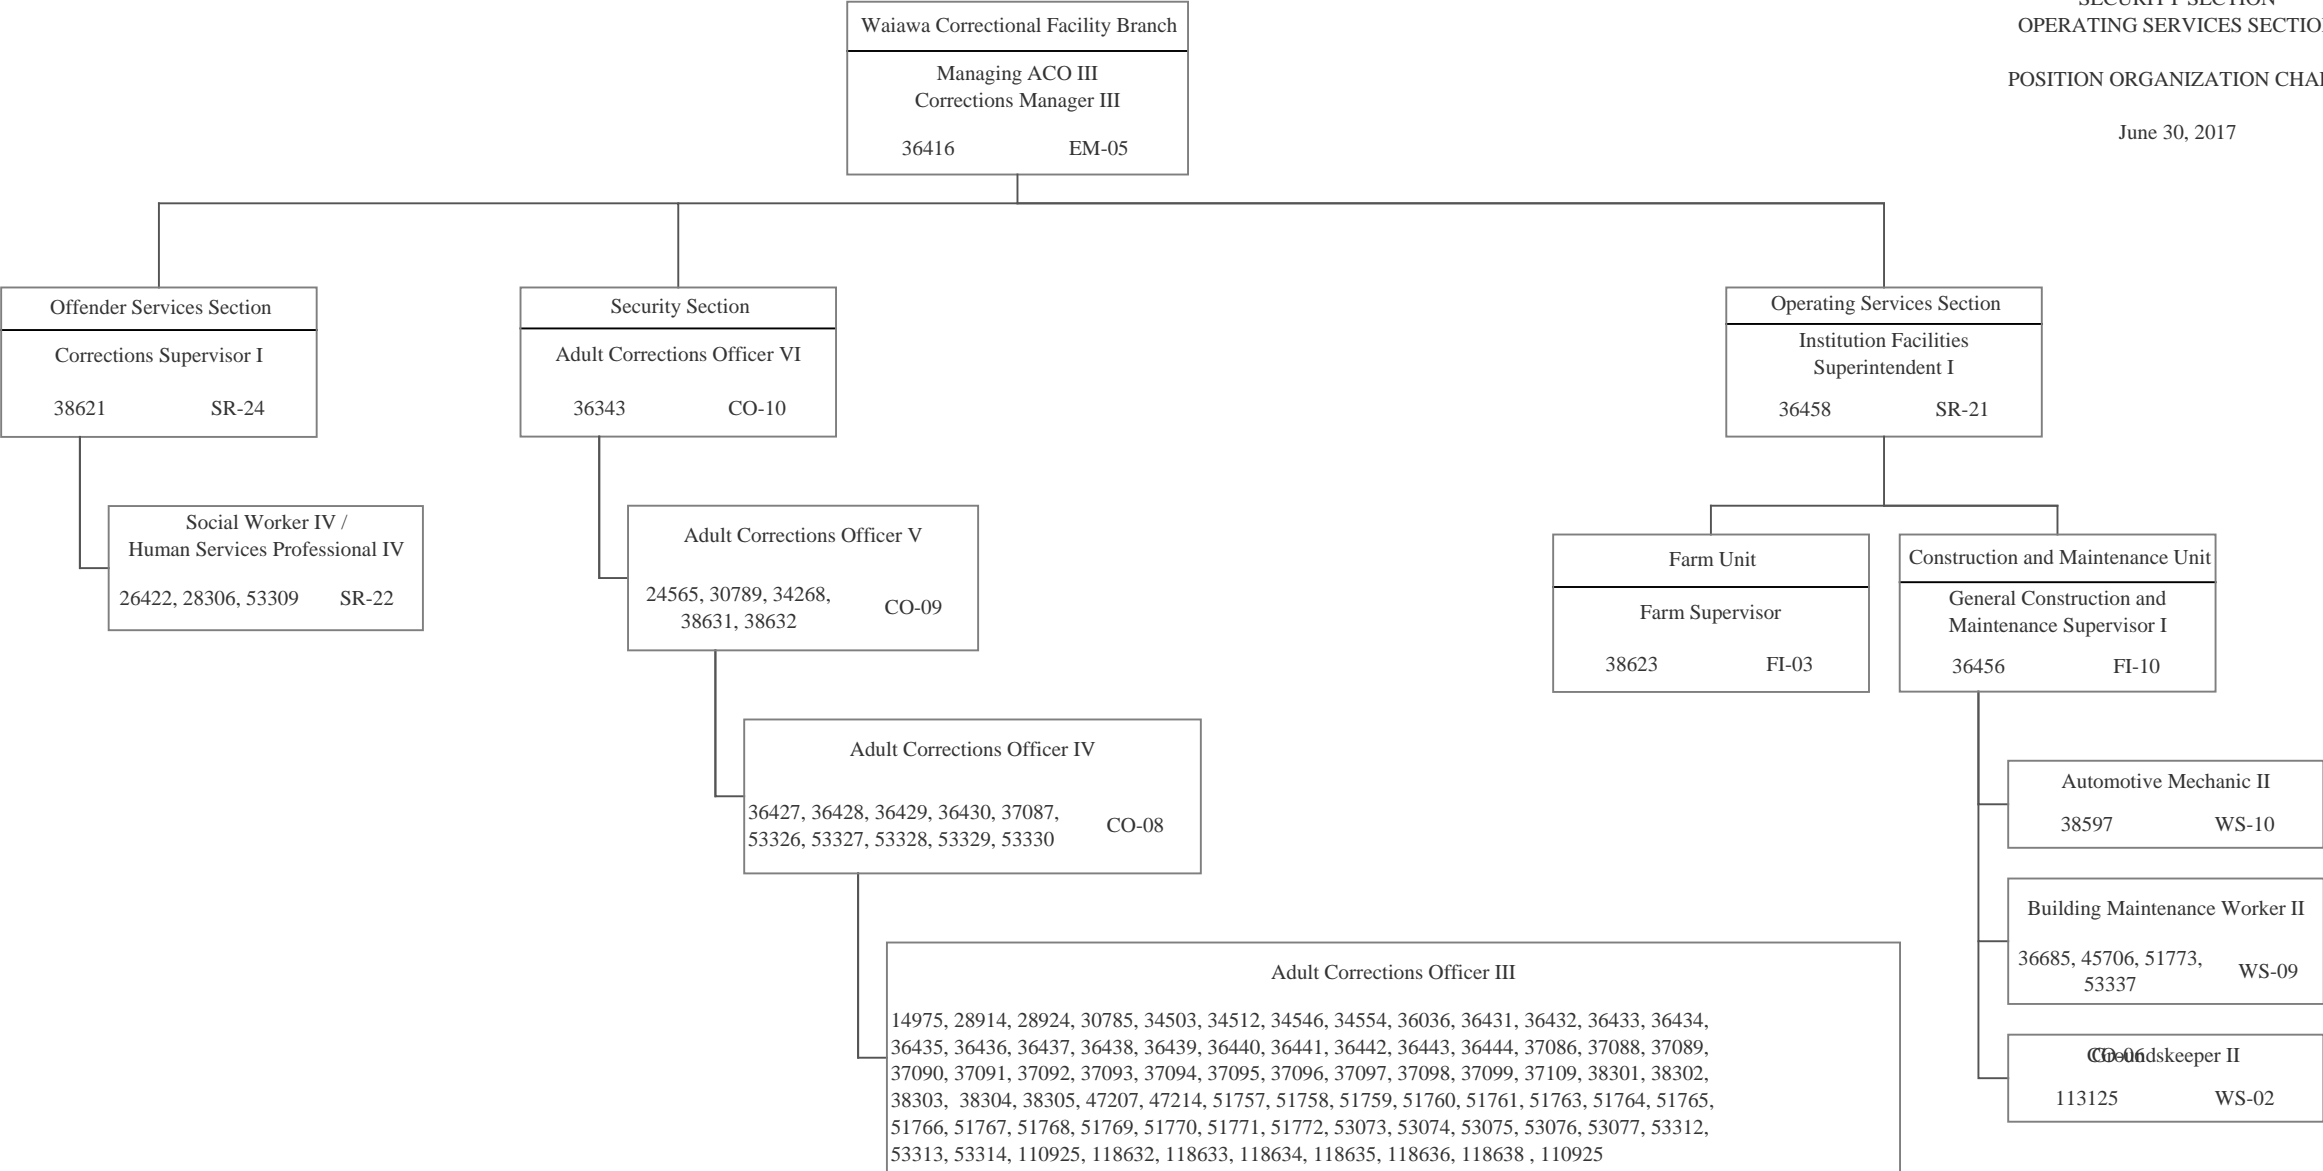

STATE OF HAWAII
DEPARTMENT OF PUBLIC SAFETY
OFFICE OF THE DEPUTY DIRECTOR FOR CORRECTIONS
INSTITUTIONS DIVISION
WAIAWA CORRECTIONAL FACILITY BRANCH
OFFENDER SERVICES SECTION
SECURITY SECTION
OPERATING SERVICES SECTION

POSITION ORGANIZATION CHART

June 30, 2017