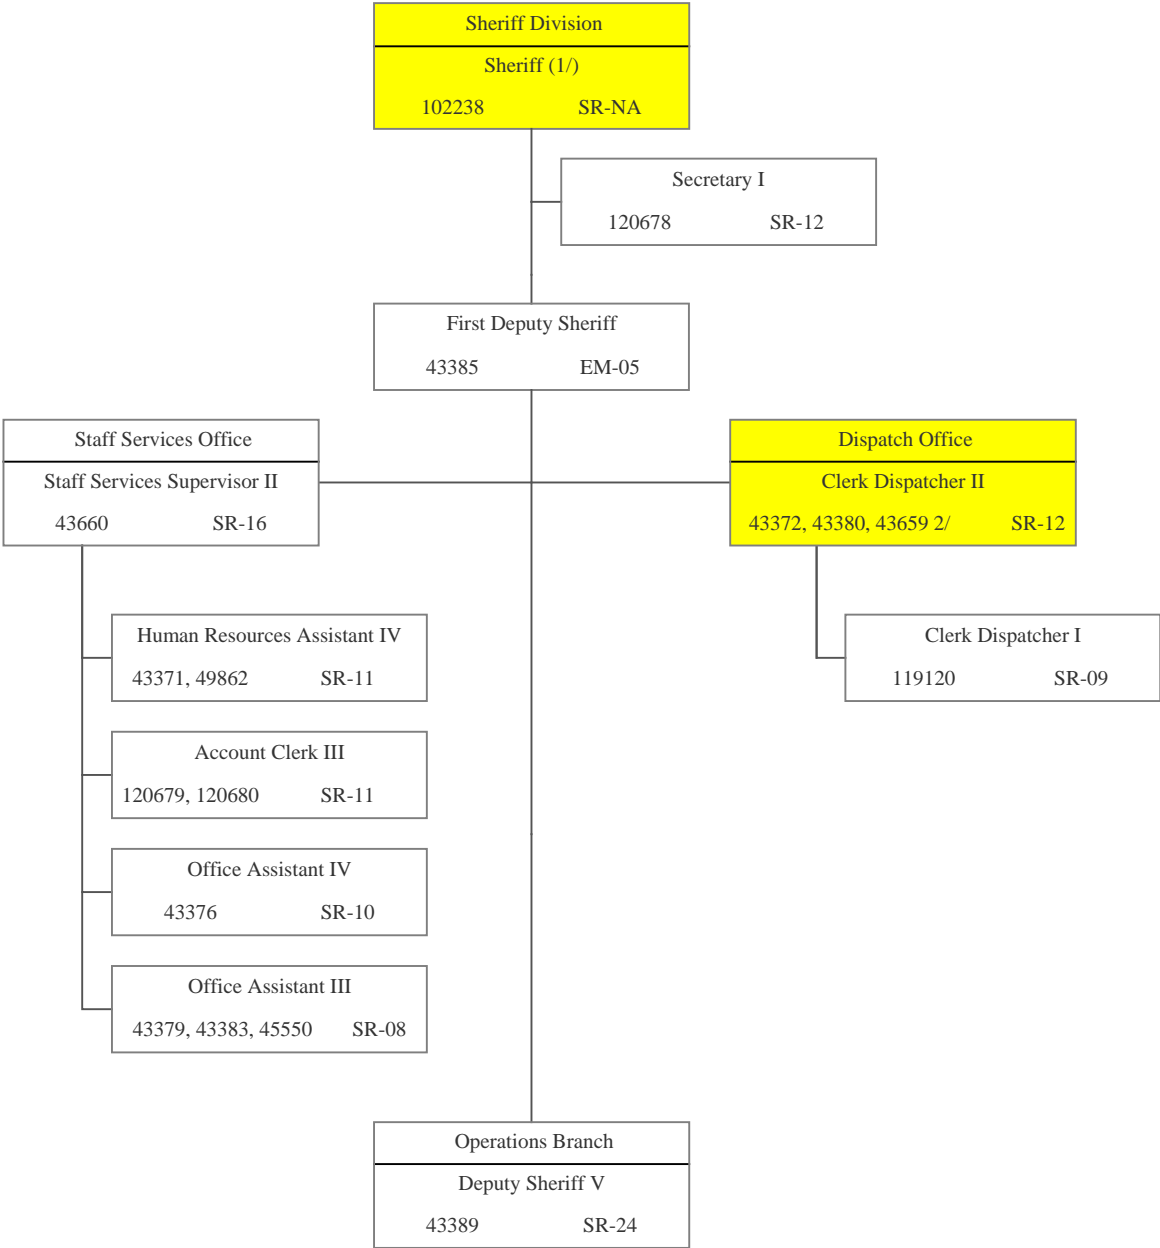

STATE OF HAWAII
DEPARTMENT OF PUBLIC SAFETY
OFFICE OF THE DEPUTY DIRECTOR FOR LAW ENFORCEMENT
SHERIFF DIVISION
STAFF SERVICES OFFICE
DISPATCH OFFICE
OPERATIONS BRANCH

POSITION ORGANIZATION CHART

June 30, 2017

1/ Exempt Position
2/ To be abolished 7/2/17 per HB100 HD1 SD1 CD1