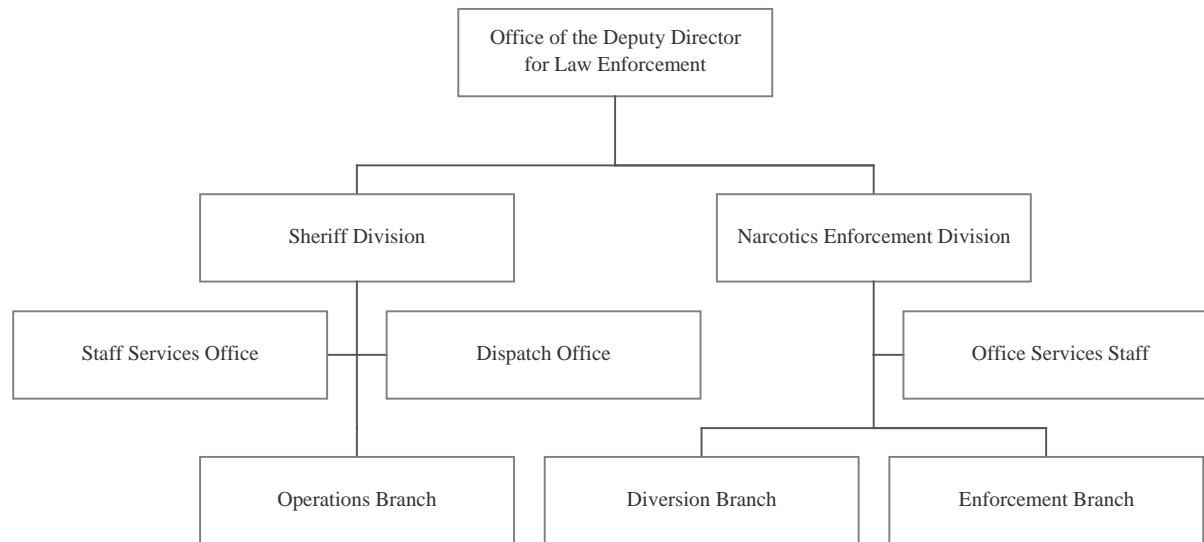

POSITION ORGANIZATION CHART

June 30, 2017

1/ Exempt Position NTE 06/30/2017

STATE OF HAWAII
DEPARTMENT OF PUBLIC SAFETY
OFFICE OF THE DEPUTY DIRECTOR FOR LAW ENFORCEMENT

ORGANIZATION CHART

June 30, 2017

STATE OF HAWAII
DEPARTMENT OF PUBLIC SAFETY
OFFICE OF THE DEPUTY DIRECTOR FOR LAW ENFORCEMENT

POSITION ORGANIZATION CHART

June 30, 2017

STATE OF HAWAII
 DEPARTMENT OF PUBLIC SAFETY
 OFFICE OF THE DEPUTY DIRECTOR FOR LAW ENFORCEMENT
 SHERIFF DIVISION
 ORGANIZATION CHART
 June 30, 2017

STATE OF HAWAII
 DEPARTMENT OF PUBLIC SAFETY
 OFFICE OF THE DEPUTY DIRECTOR FOR LAW ENFORCEMENT
 SHERIFF DIVISION
 STAFF SERVICES OFFICE
 DISPATCH OFFICE
 OPERATIONS BRANCH