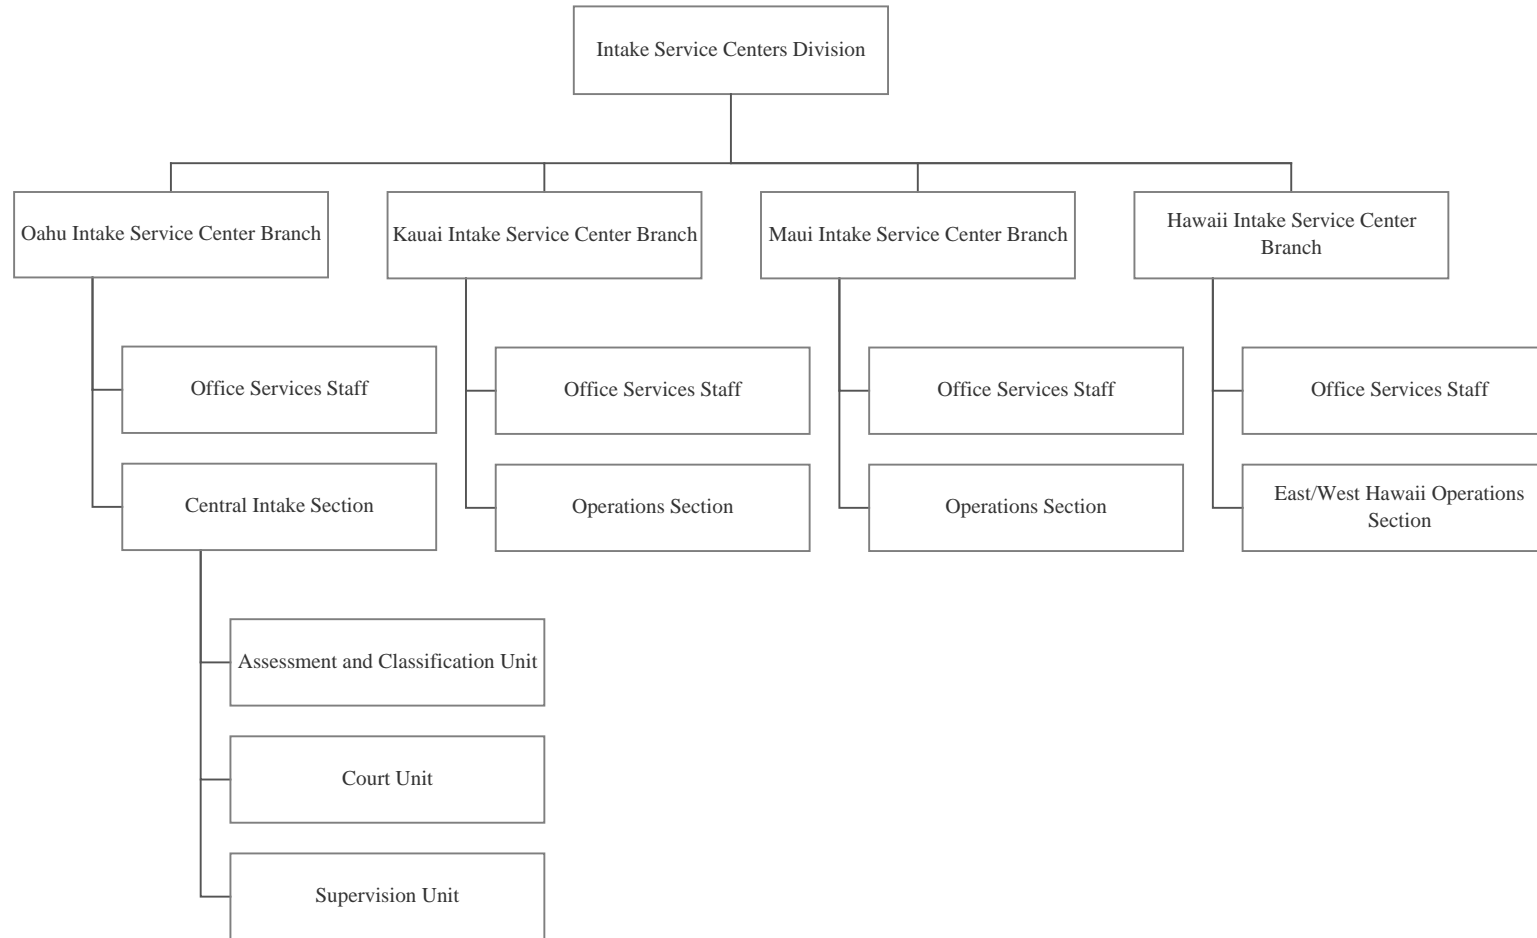

POSITION ORGANIZATION CHART

June 30, 2017

STATE OF HAWAII
DEPARTMENT OF PUBLIC SAFETY
OFFICE OF THE DEPUTY DIRECTOR FOR CORRECTIONS
INTAKE SERVICE CENTERS DIVISION

ORGANIZATION CHART

June 30, 2017

STATE OF HAWAII
DEPARTMENT OF PUBLIC SAFETY
OFFICE OF THE DEPUTY DIRECTOR FOR CORRECTIONS
INTAKE SERVICE CENTERS DIVISION