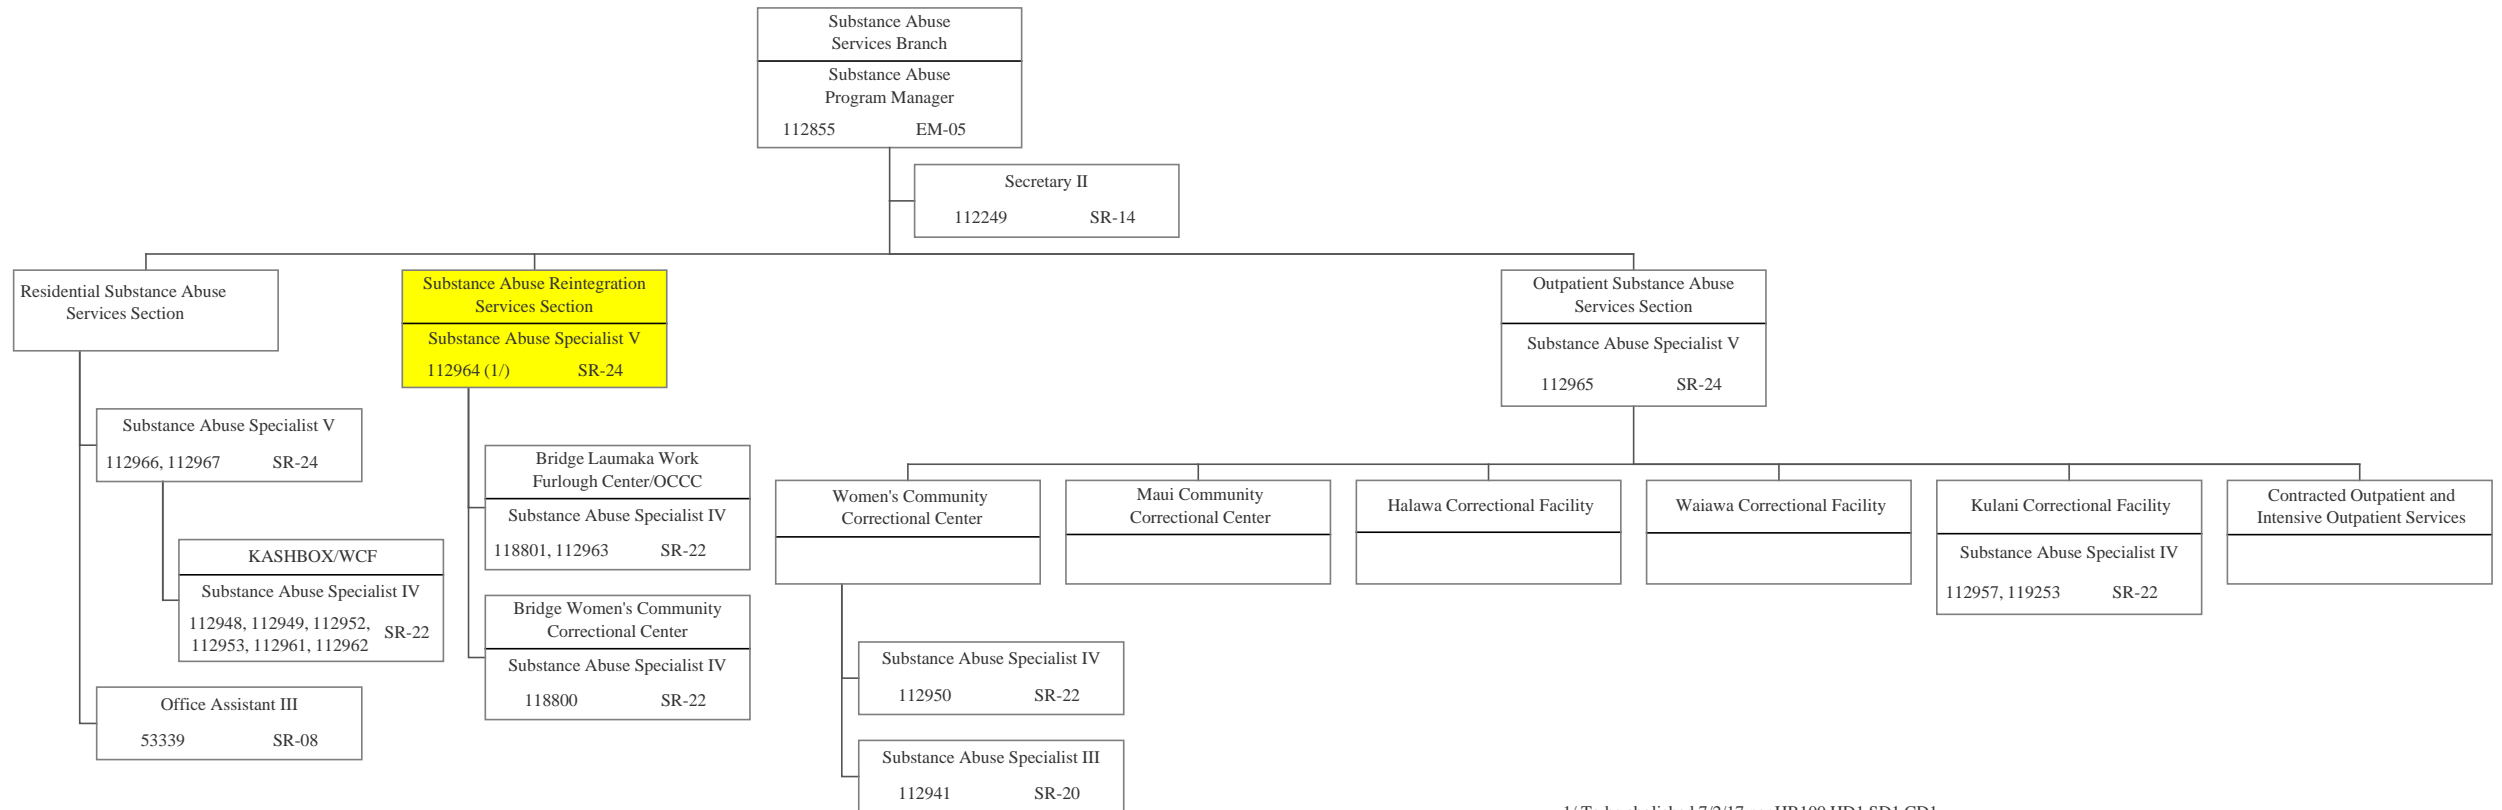

STATE OF HAWAII
DEPARTMENT OF PUBLIC SAFETY
OFFICE OF THE DEPUTY DIRECTOR FOR CORRECTIONS
CORRECTIONS PROGRAM SERVICES DIVISION
SUBSTANCE ABUSE SERVICES BRANCH

POSITION ORGANIZATION CHART

June 30, 2017

1/ To be abolished 7/2/17 per HB100 HD1 SD1 CD1