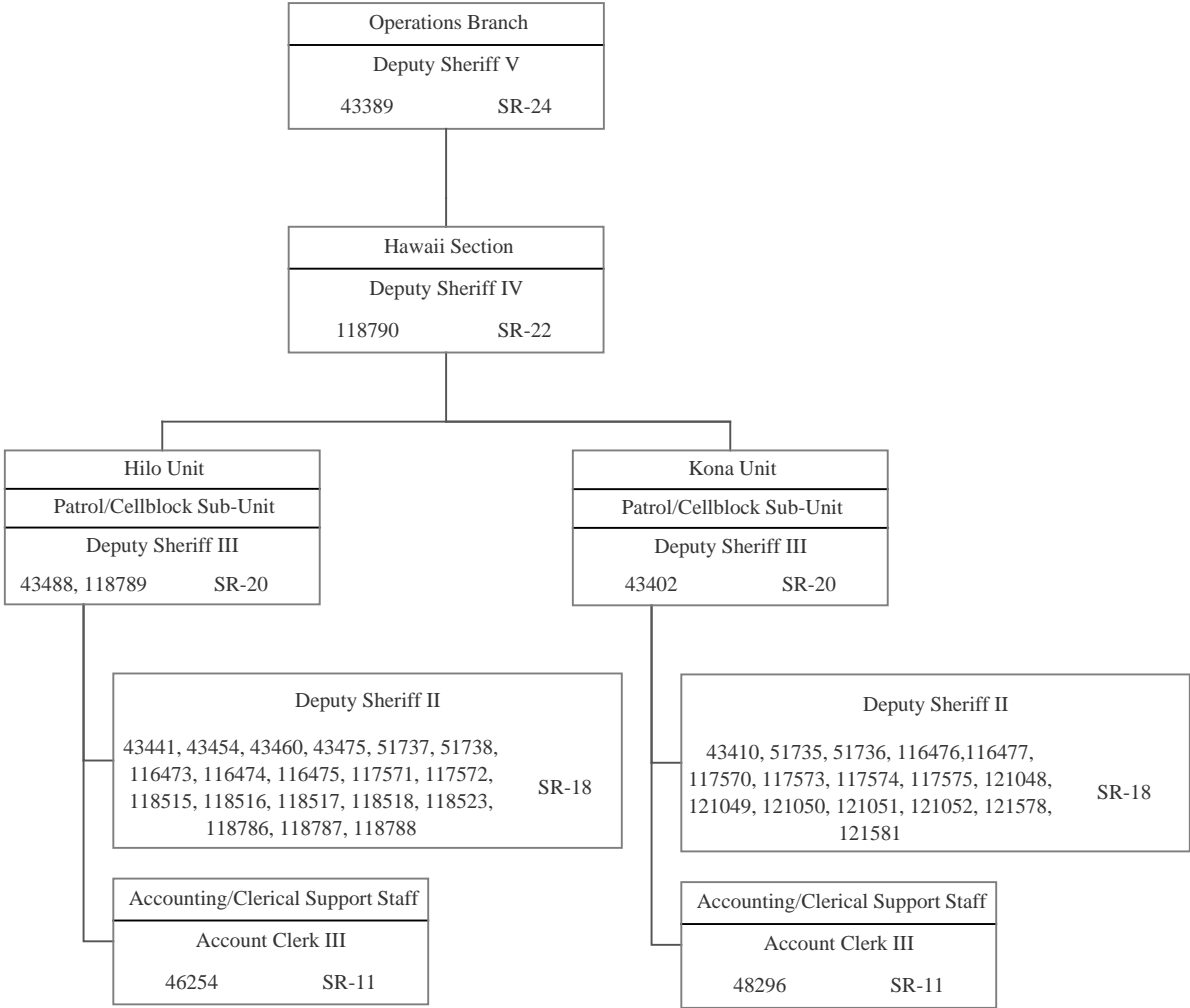

STATE OF HAWAII
DEPARTMENT OF PUBLIC SAFETY
OFFICE OF THE DEPUTY DIRECTOR FOR LAW ENFORCEMENT
SHERIFF DIVISION
OPERATIONS BRANCH
HAWAII SECTION

POSITION ORGANIZATION CHART

June 30, 2017