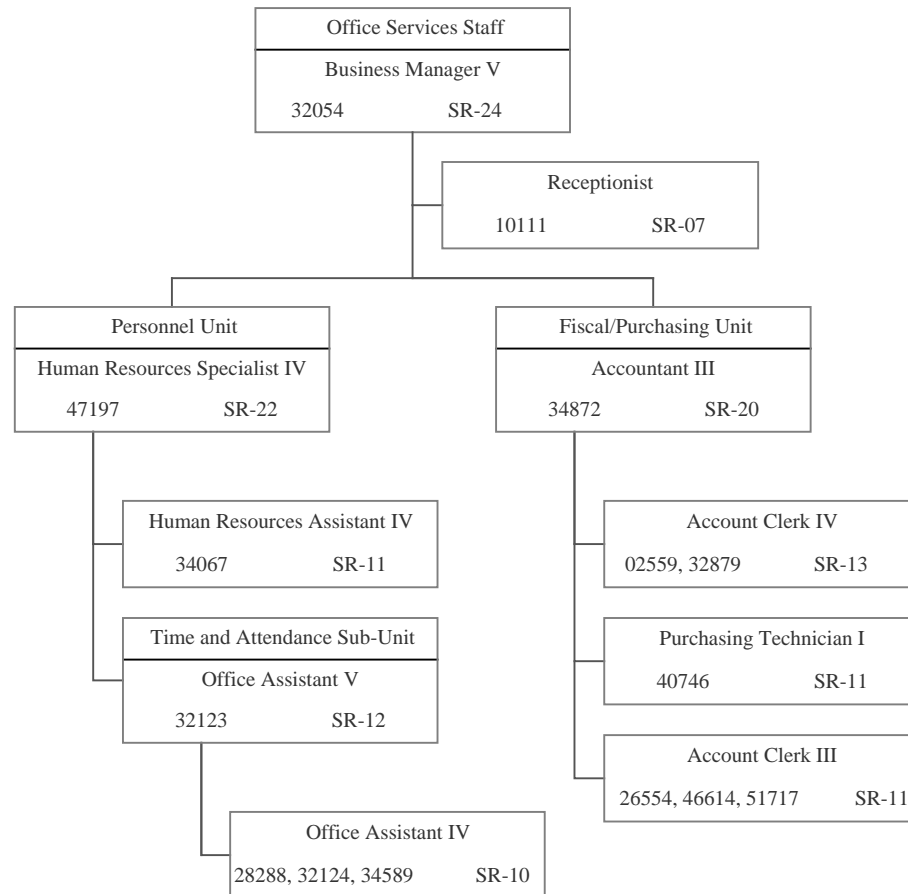

STATE OF HAWAII
DEPARTMENT OF PUBLIC SAFETY
OFFICE OF THE DEPUTY DIRECTOR FOR CORRECTIONS
INSTITUTIONS DIVISION
OAHU COMMUNITY CORRECTIONAL CENTER BRANCH
OFFICE SERVICES STAFF

POSITION ORGANIZATION CHART

June 30, 2017