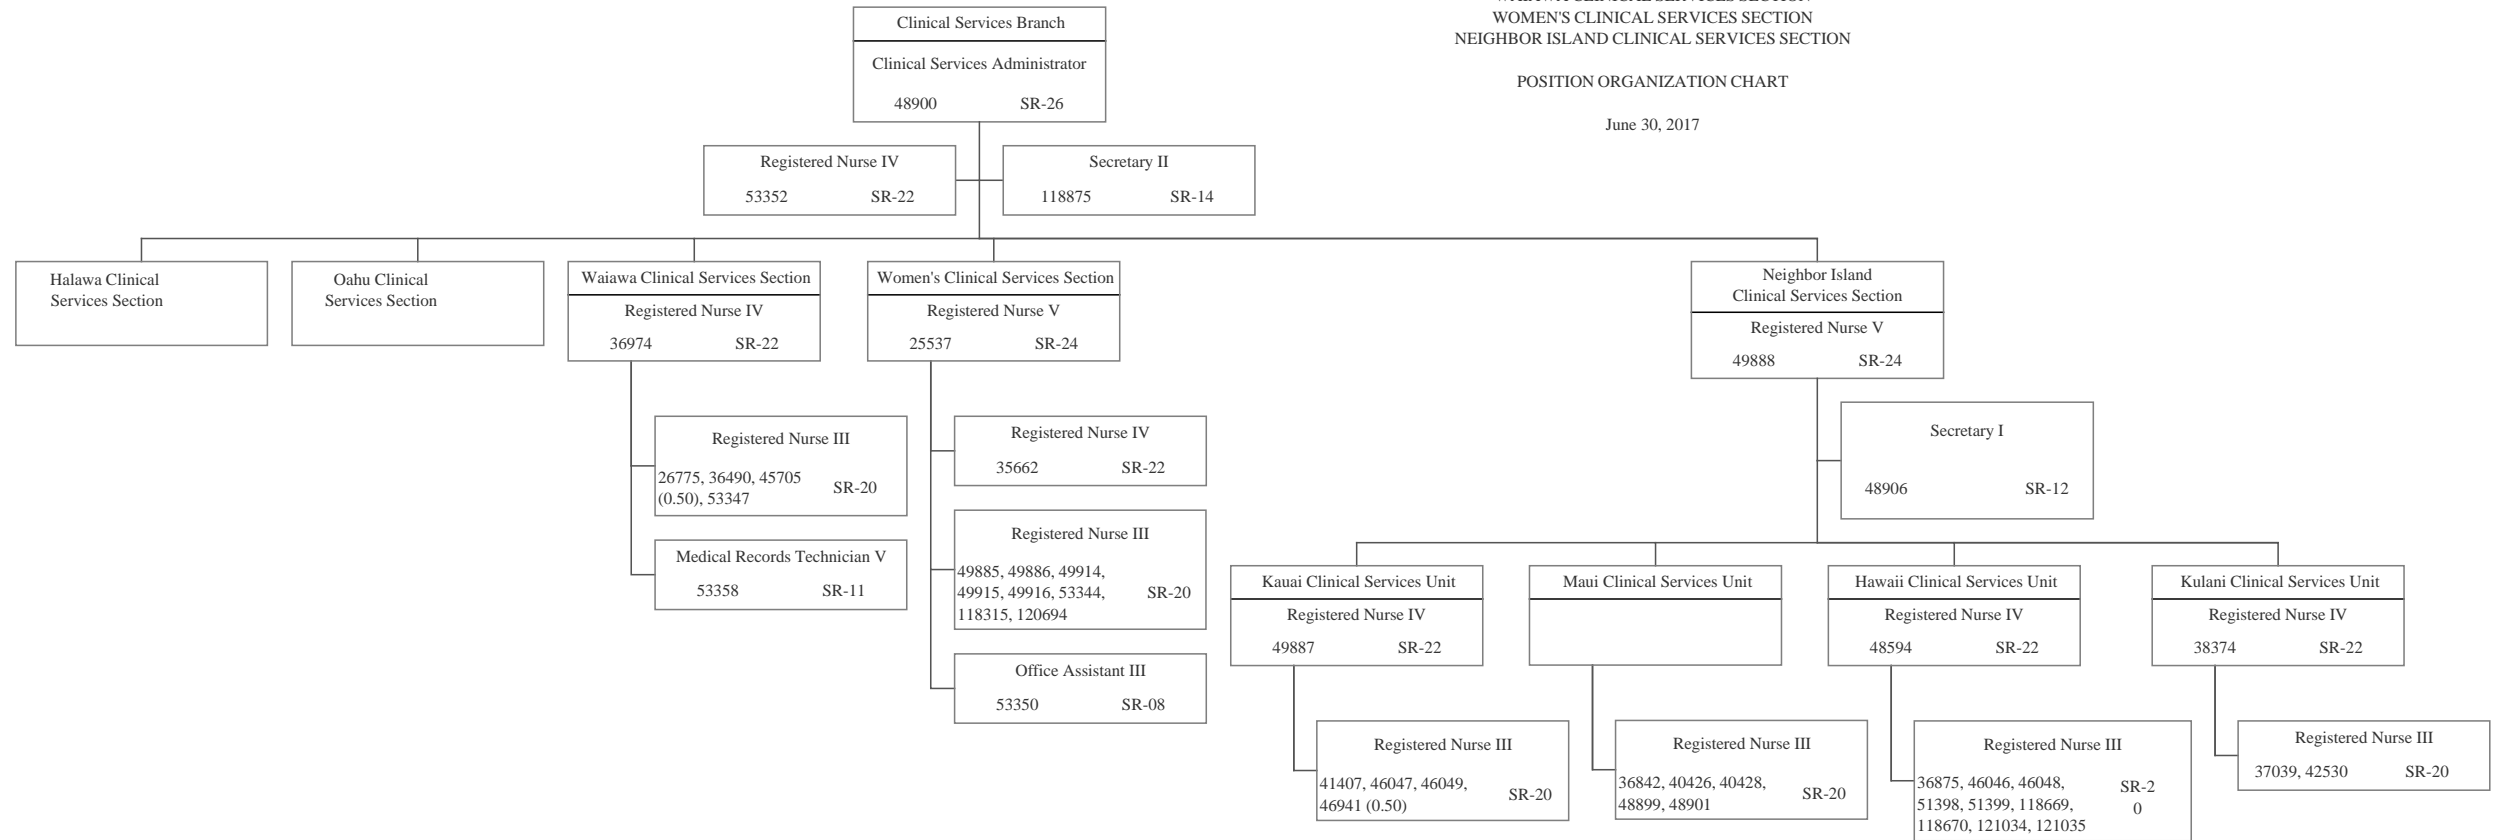

STATE OF HAWAII
DEPARTMENT OF PUBLIC SAFETY
OFFICE OF THE DEPUTY DIRECTOR FOR CORRECTIONS
HEALTH CARE DIVISION
CLINICAL SERVICES BRANCH
WAIAWA CLINICAL SERVICES SECTION
WOMEN'S CLINICAL SERVICES SECTION
NEIGHBOR ISLAND CLINICAL SERVICES SECTION

POSITION ORGANIZATION CHART

June 30, 2017