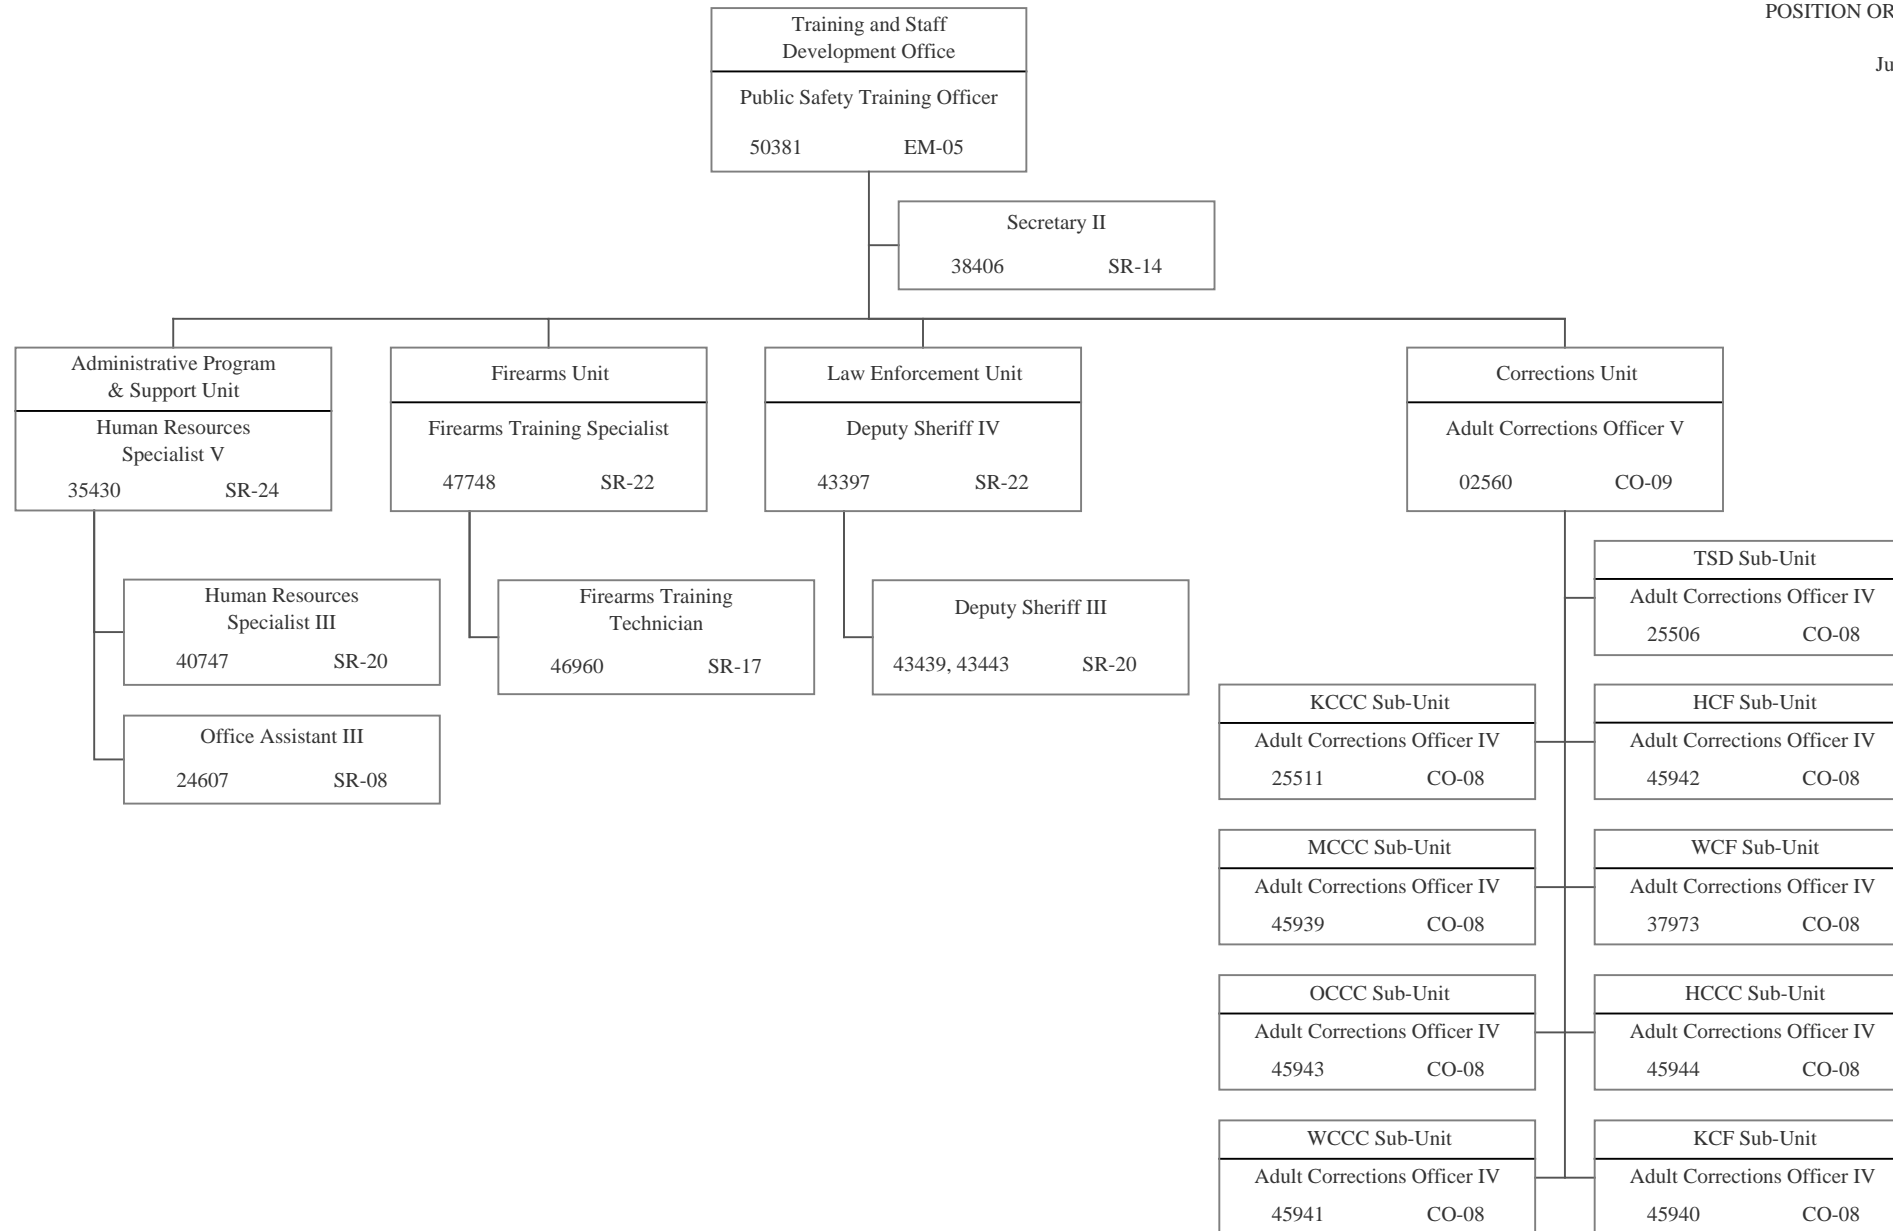

STATE OF HAWAII
DEPARTMENT OF PUBLIC SAFETY
OFFICE OF THE DEPUTY DIRECTOR FOR ADMINISTRATION
TRAINING AND STAFF DEVELOPMENT OFFICE

POSITION ORGANIZATION CHART

June 30, 2017