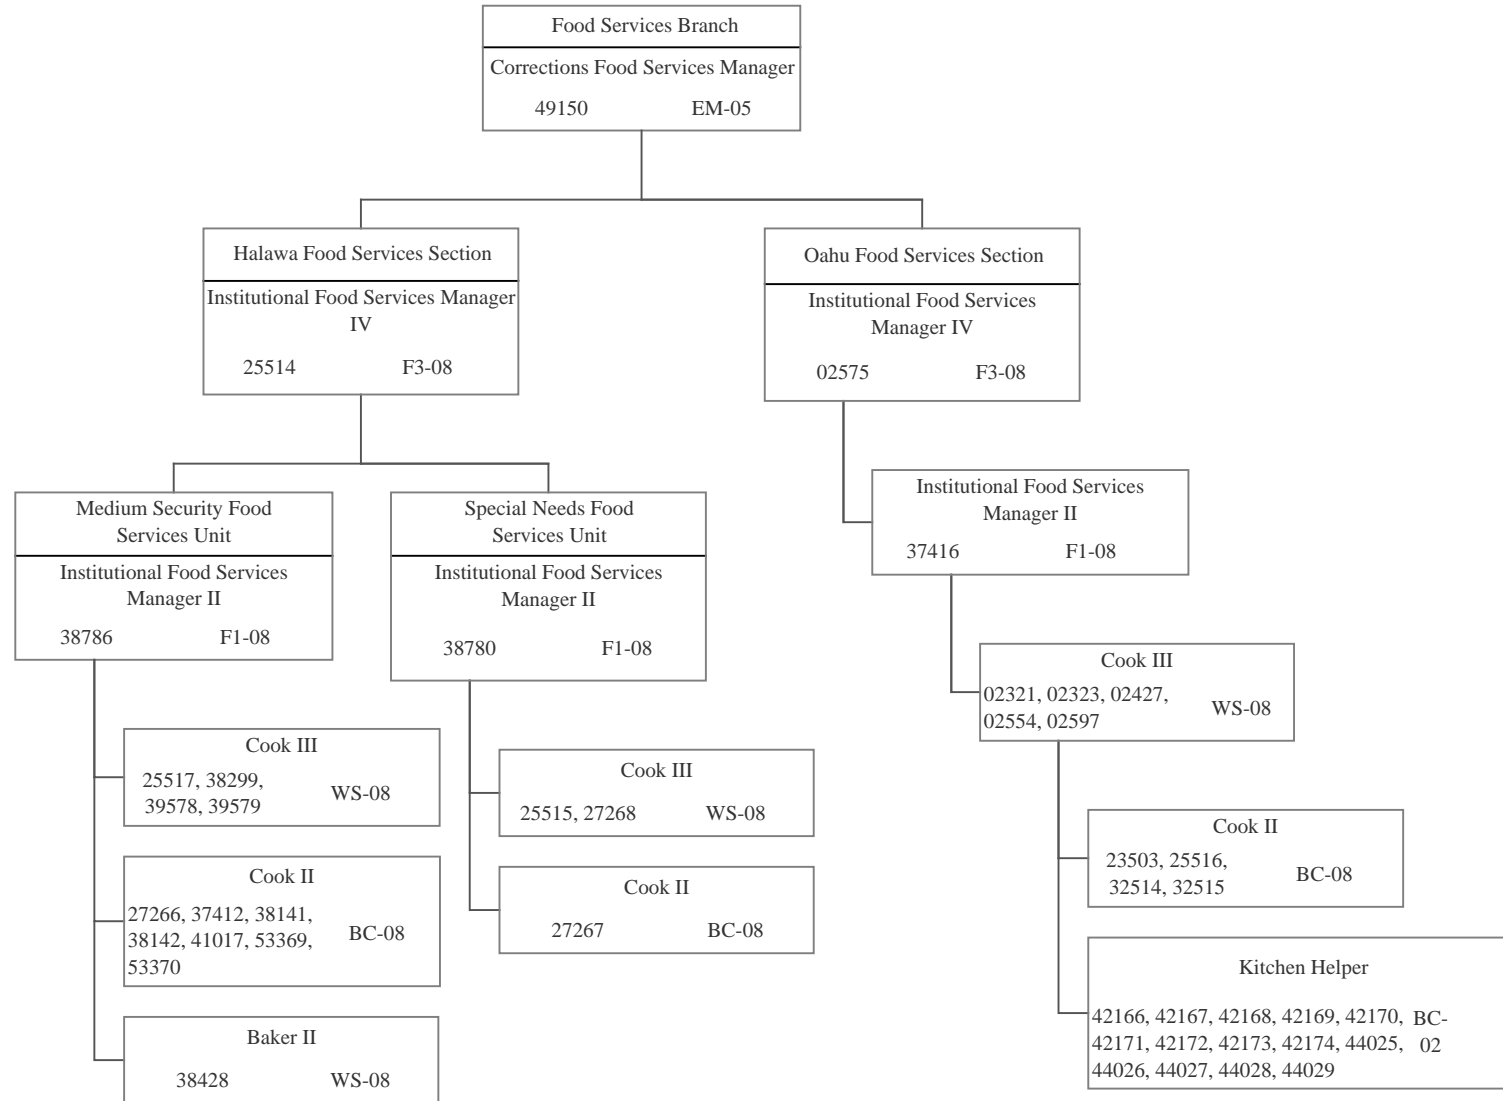

STATE OF HAWAII
DEPARTMENT OF PUBLIC SAFETY
OFFICE OF THE DEPUTY DIRECTOR FOR CORRECTIONS
CORRECTIONS PROGRAM SERVICES DIVISION
FOOD SERVICES BRANCH
HALAWA FOOD SERVICES SECTION
OAHU FOOD SERVICES SECTION

POSITION ORGANIZATION CHART

June 30, 2017