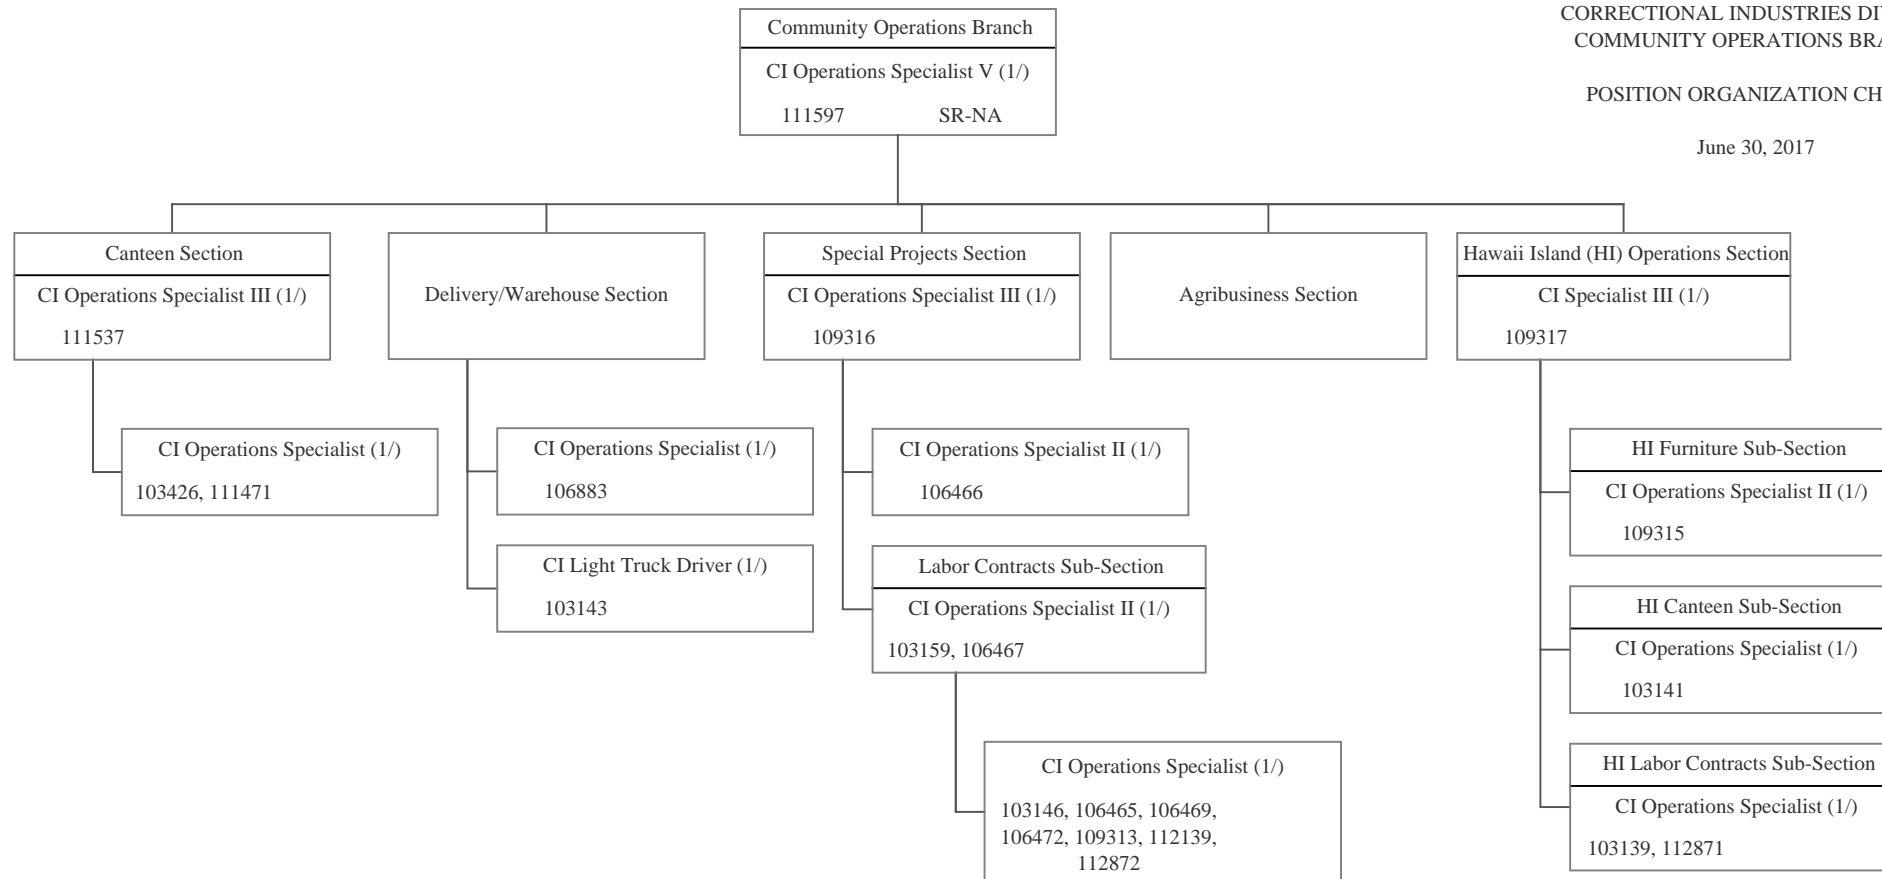

STATE OF HAWAII
DEPARTMENT OF PUBLIC SAFETY
OFFICE OF THE DEPUTY DIRECTOR FOR CORRECTIONS
CORRECTIONAL INDUSTRIES DIVISION
COMMUNITY OPERATIONS BRANCH

POSITION ORGANIZATION CHART

June 30, 2017

1/ Exempt Position NTE 06/30/2017