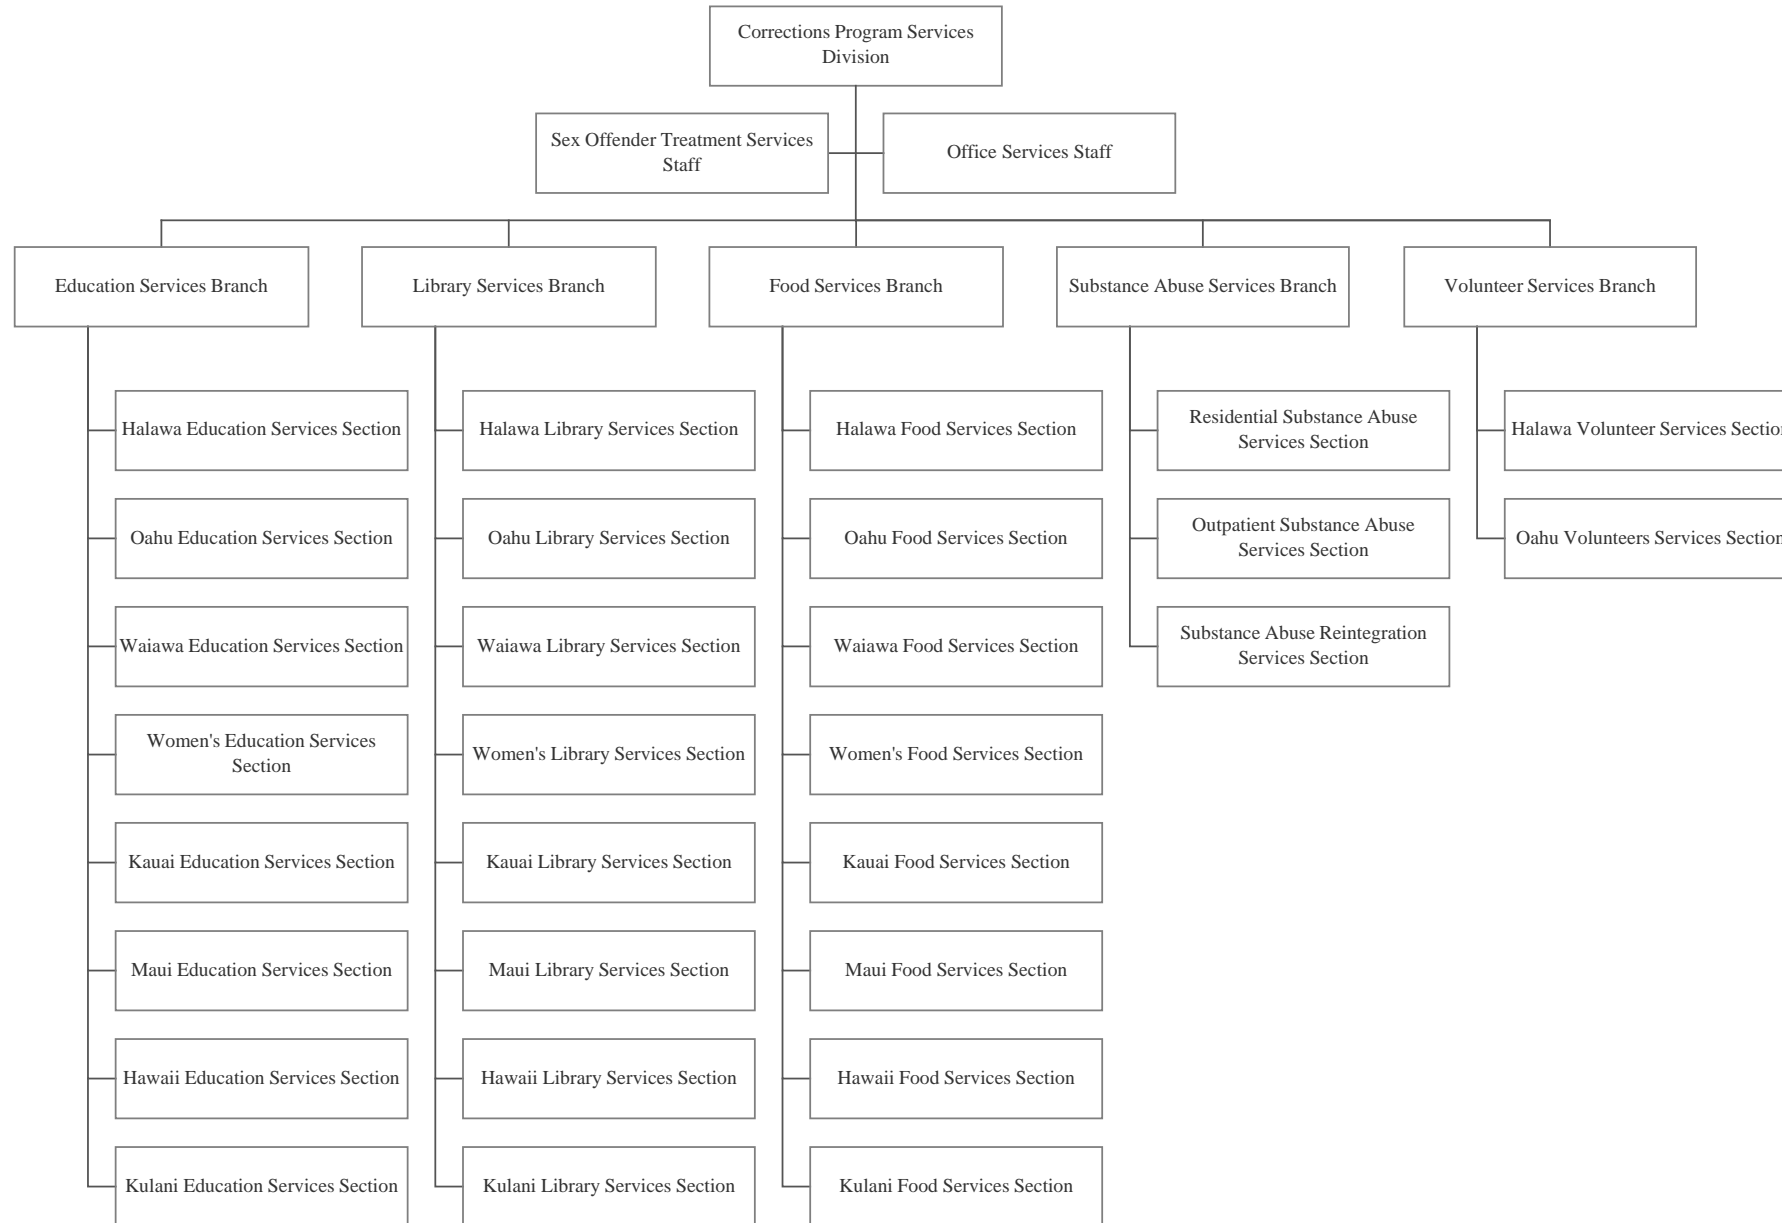

POSITION ORGANIZATION CHART

June 30, 2017

STATE OF HAWAII
 DEPARTMENT OF PUBLIC SAFETY
 OFFICE OF THE DEPUTY DIRECTOR FOR CORRECTIONS
 CORRECTIONS PROGRAM SERVICES DIVISION

ORGANIZATION CHART

June 30, 2017