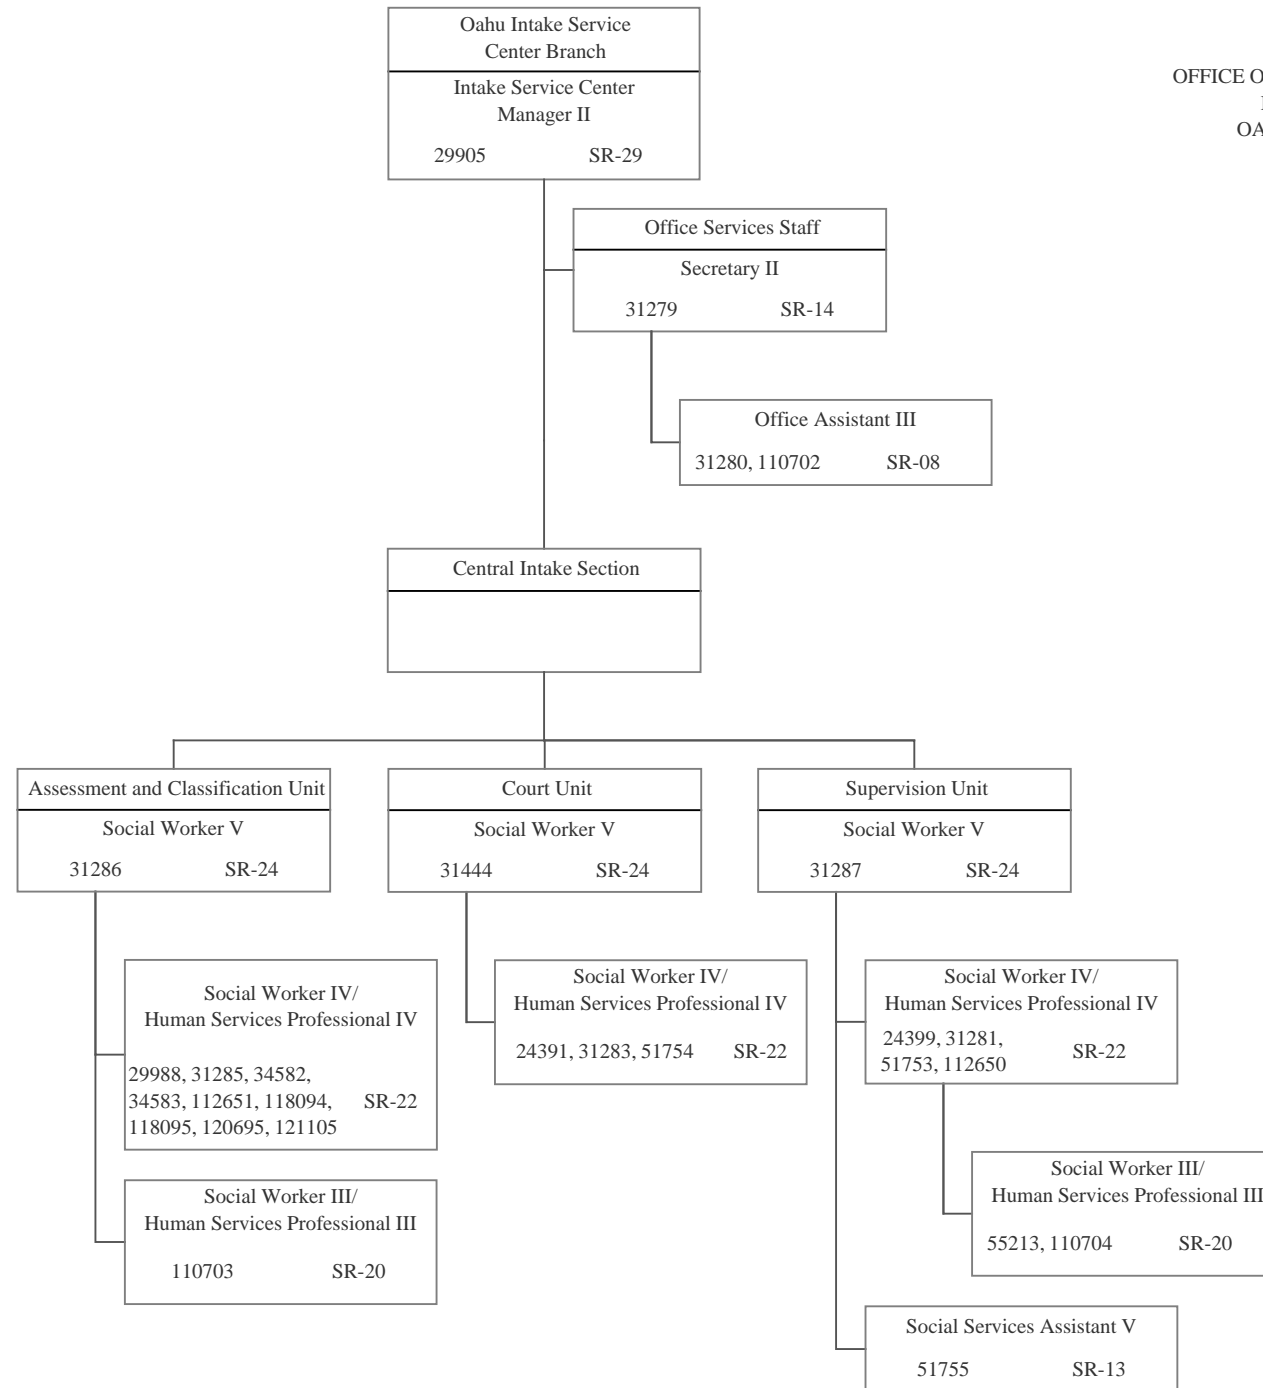

STATE OF HAWAII
DEPARTMENT OF PUBLIC SAFETY
OFFICE OF THE DEPUTY DIRECTOR FOR CORRECTIONS
INTAKE SERVICE CENTERS DIVISION
OAHU INTAKE SERVICE CENTER BRANCH

POSITION ORGANIZATION CHART

June 30, 2017