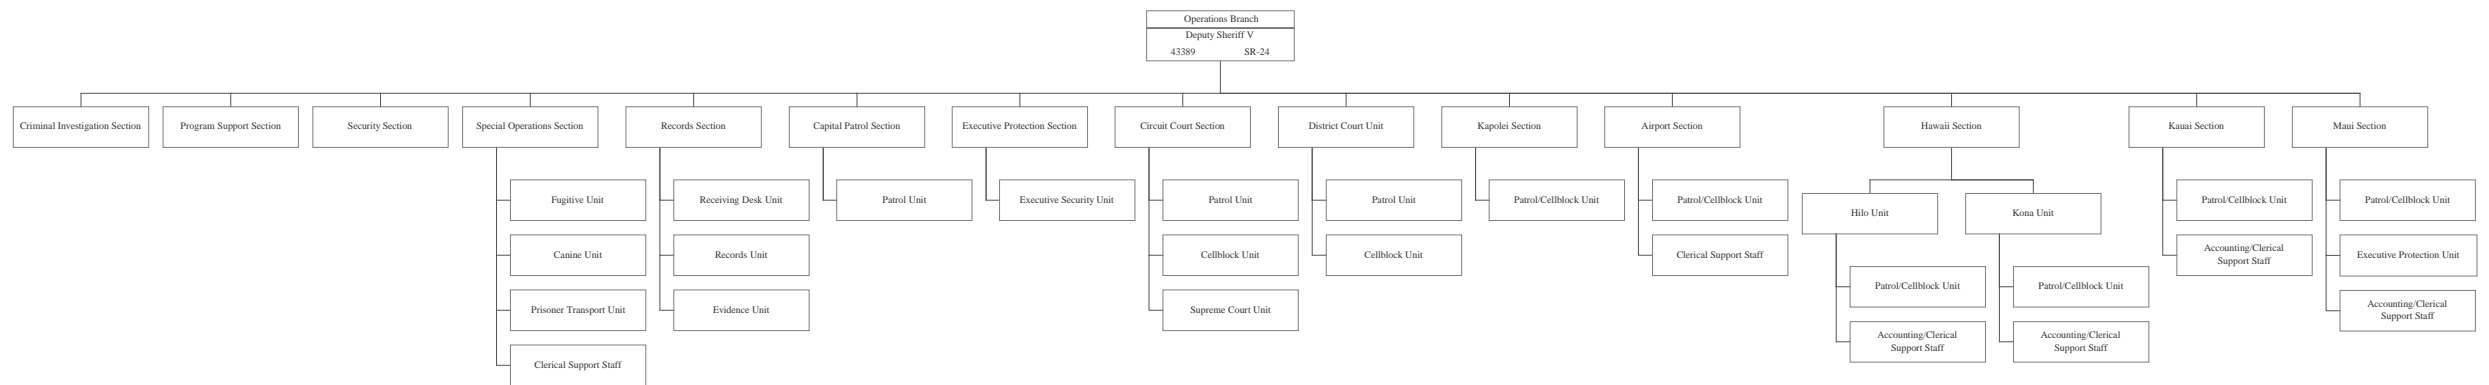

STATE OF HAWAII
DEPARTMENT OF PUBLIC SAFETY
OFFICE OF THE DEPUTY DIRECTOR FOR LAW ENFORCEMENT
SHERIFF DIVISION
OPERATIONS BRANCH
ORGANIZATION CHART

June 30, 2017