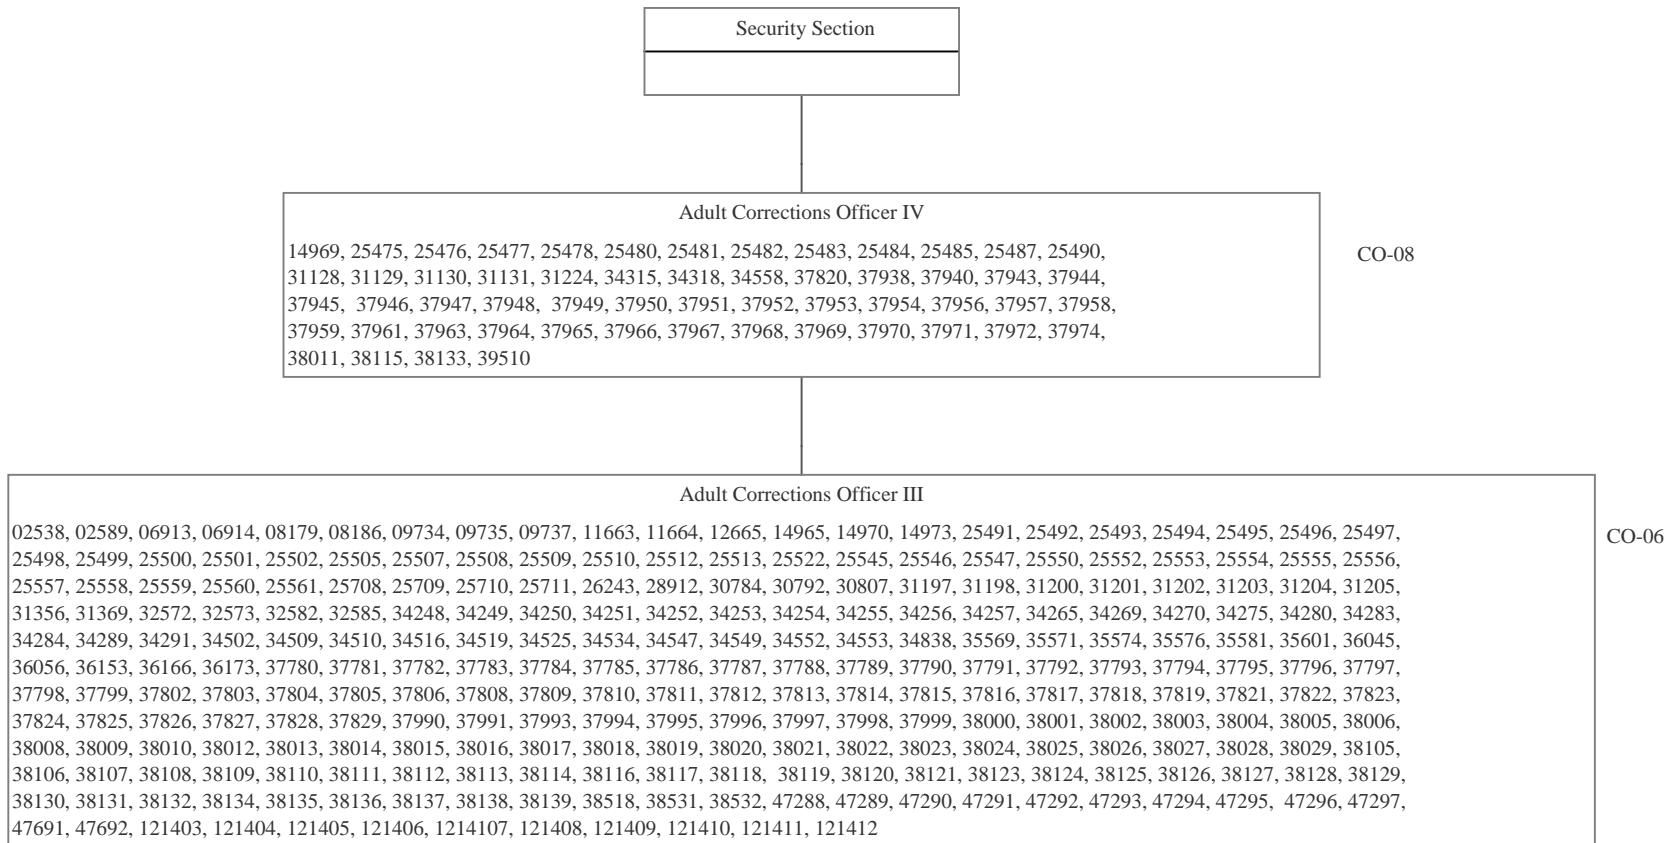

STATE OF HAWAII
DEPARTMENT OF PUBLIC SAFETY
OFFICE OF THE DEPUTY DIRECTOR FOR CORRECTIONS
INSTITUTIONS DIVISION
HALAWA CORRECTIONAL FACILITY BRANCH
ROTATION STAFF

POSITION ORGANIZATION CHART

June 30, 2017