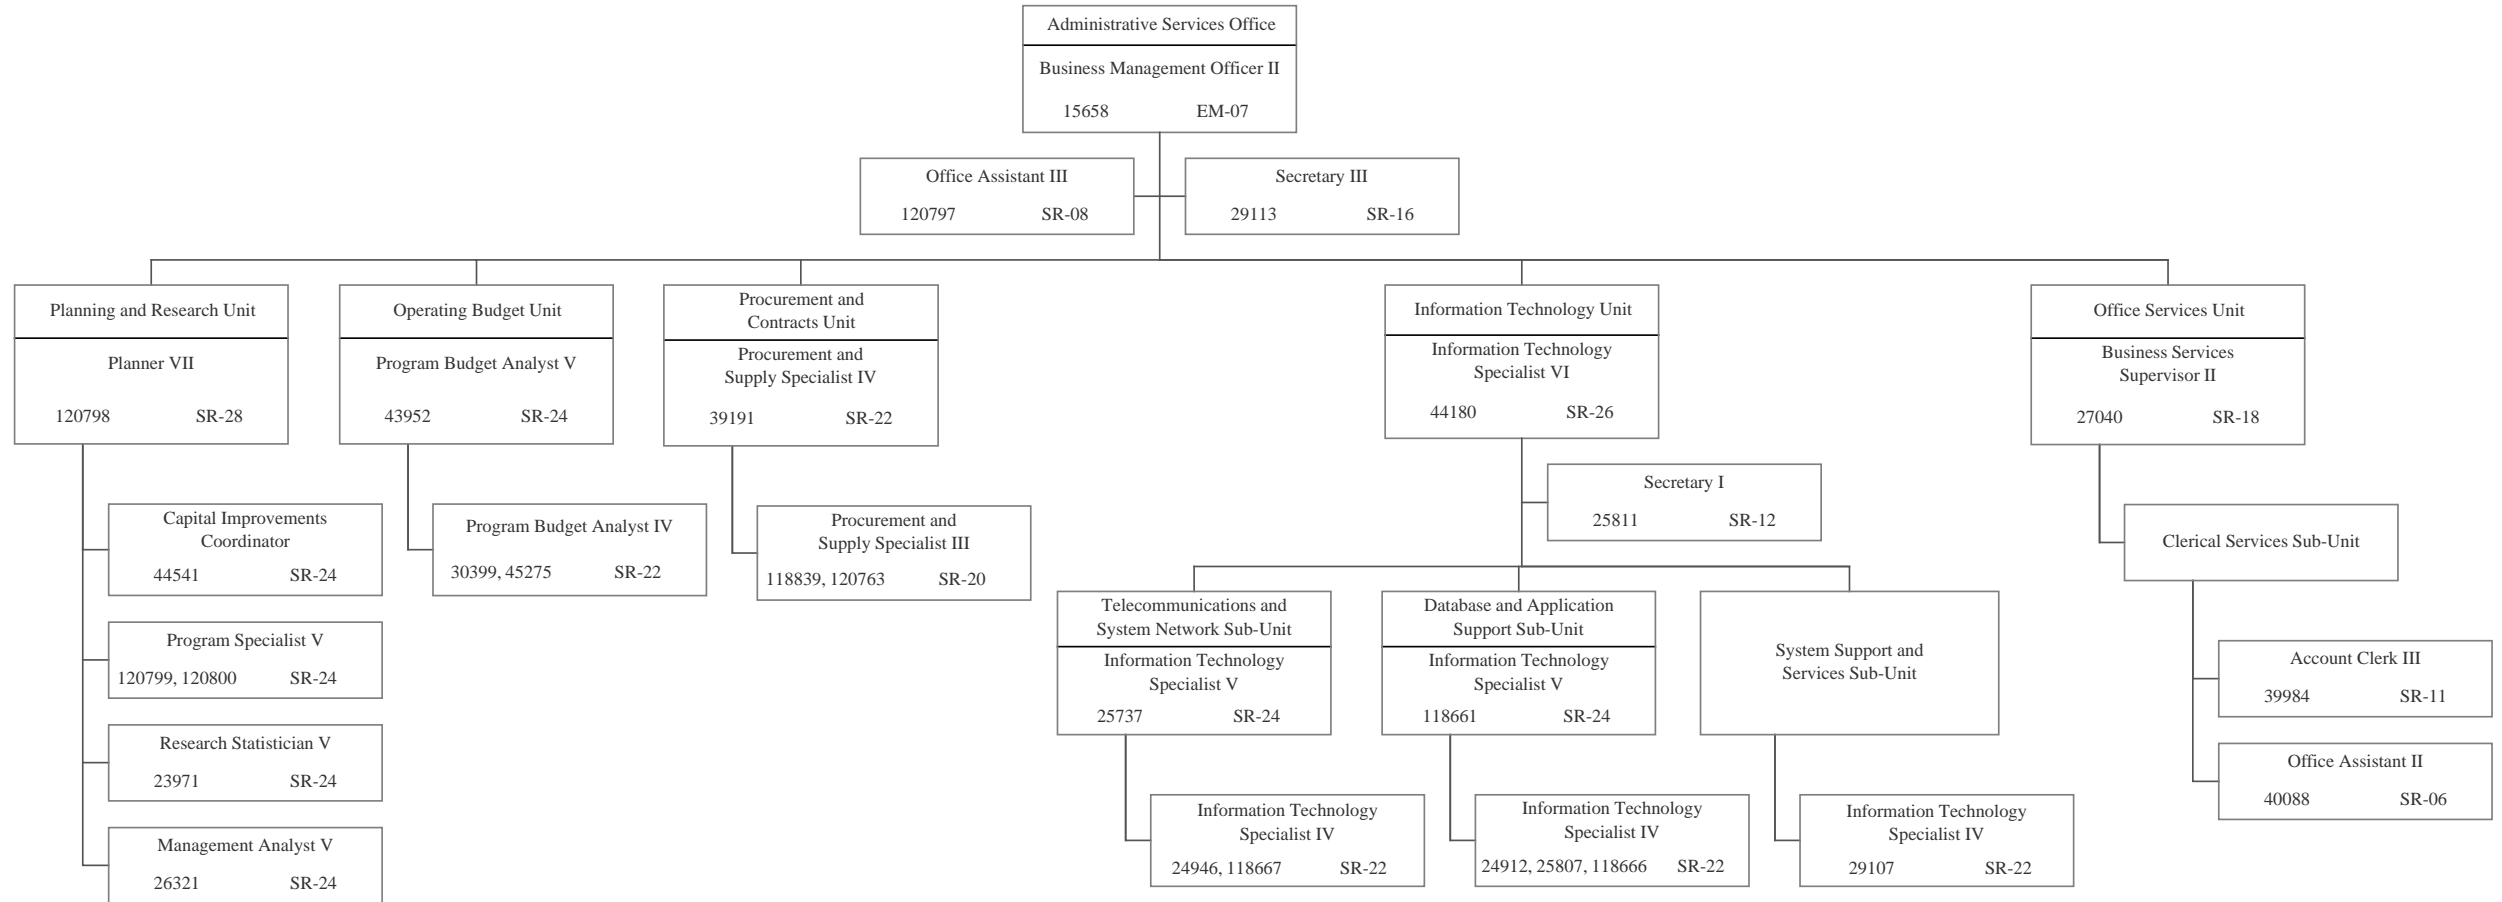

POSITION ORGANIZATION CHART

June 30, 2017