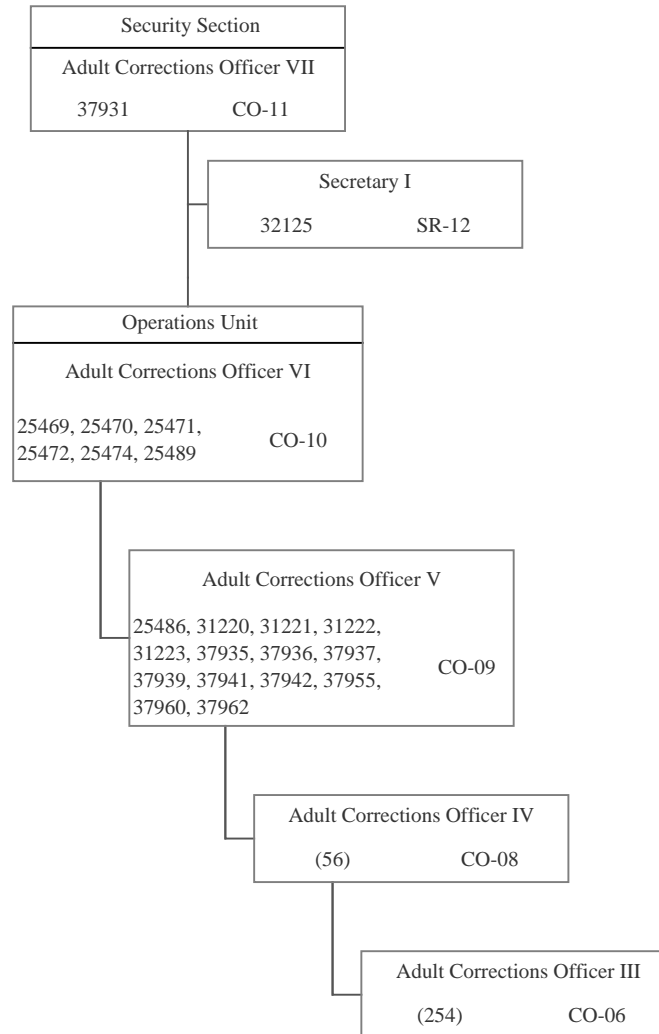

STATE OF HAWAII
DEPARTMENT OF PUBLIC SAFETY
OFFICE OF THE DEPUTY DIRECTOR FOR CORRECTIONS
INSTITUTIONS DIVISION
HALAWA CORRECTIONAL FACILITY BRANCH
SECURITY SECTION

POSITION ORGANIZATION CHART

June 30, 2017