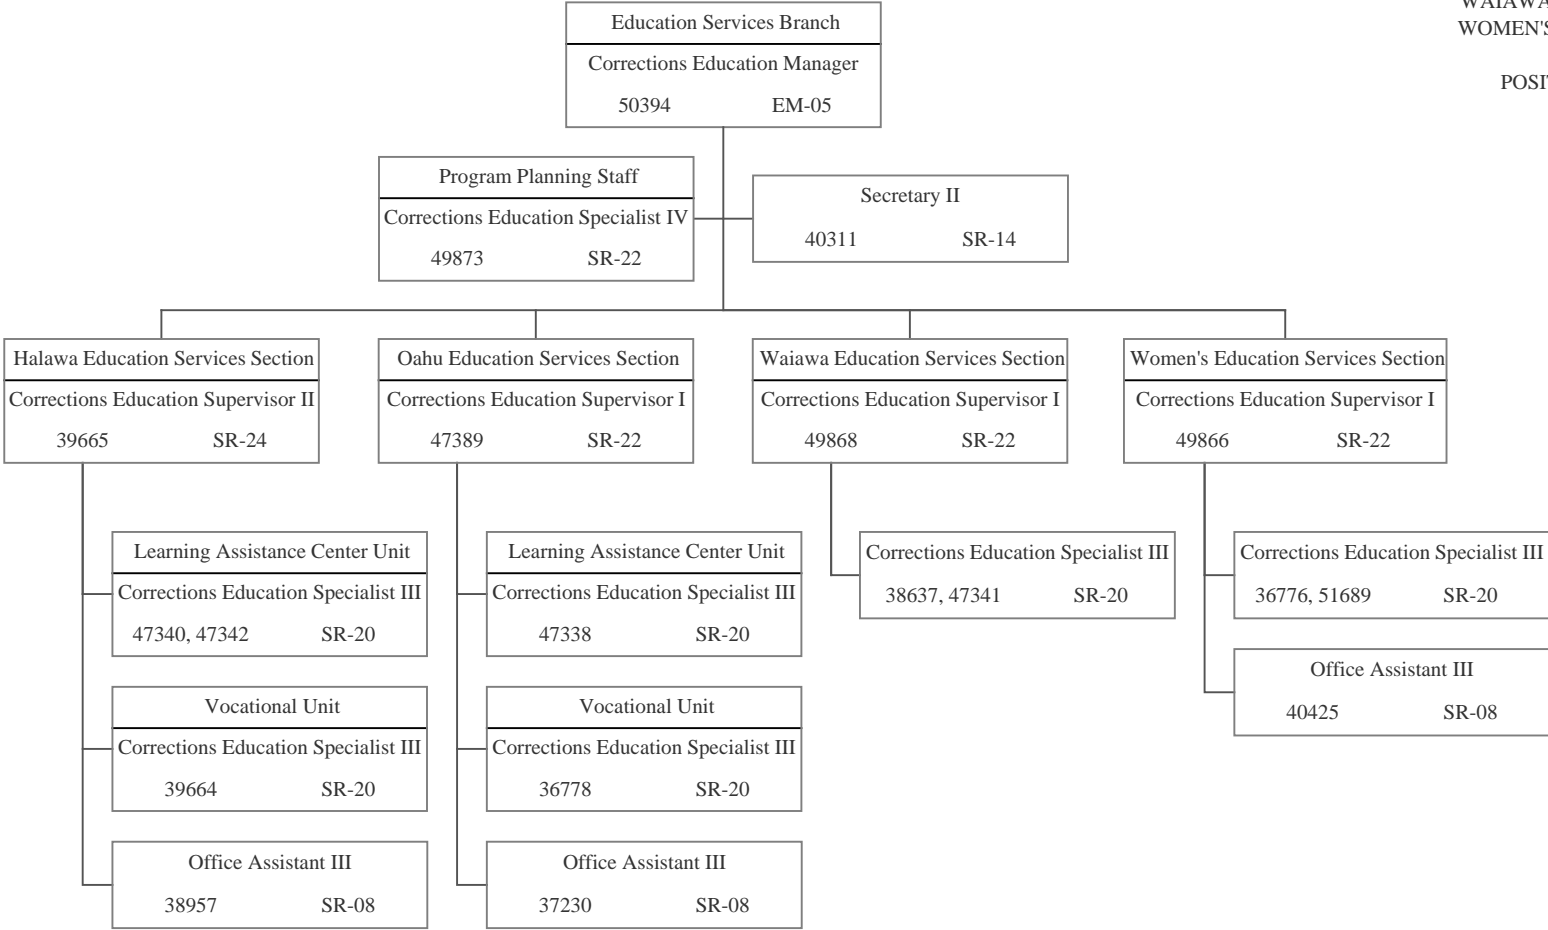

STATE OF HAWAII
DEPARTMENT OF PUBLIC SAFETY
OFFICE OF THE DEPUTY DIRECTOR FOR CORRECTIONS
CORRECTIONS PROGRAM SERVICES DIVISION
EDUCATION SERVICES BRANCH
HALAWA EDUCATION SERVICES SECTION
OAHU EDUCATION SERVICES SECTION
WAIAWA EDUCATION SERVICES SECTION
WOMEN'S EDUCATION SERVICES SECTION

POSITION ORGANIZATION CHART

June 30, 2017