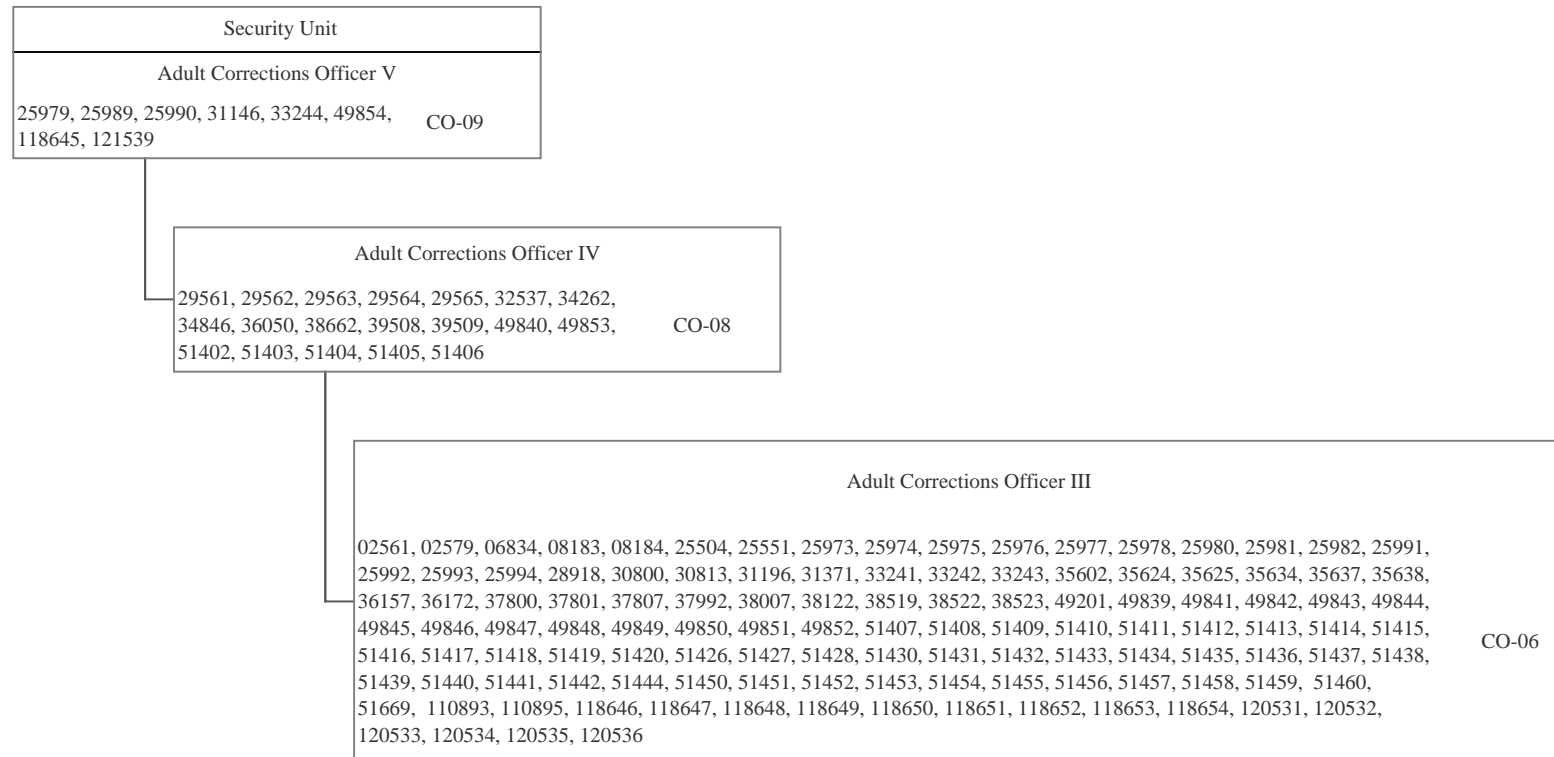

STATE OF HAWAII
DEPARTMENT OF PUBLIC SAFETY
OFFICE OF THE DEPUTY DIRECTOR FOR CORRECTIONS
INSTITUTIONS DIVISION
HAWAII COMMUNITY CORRECTIONAL CENTER BRANCH
SECURITY UNIT

POSITION ORGANIZATION CHART

June 30, 2017