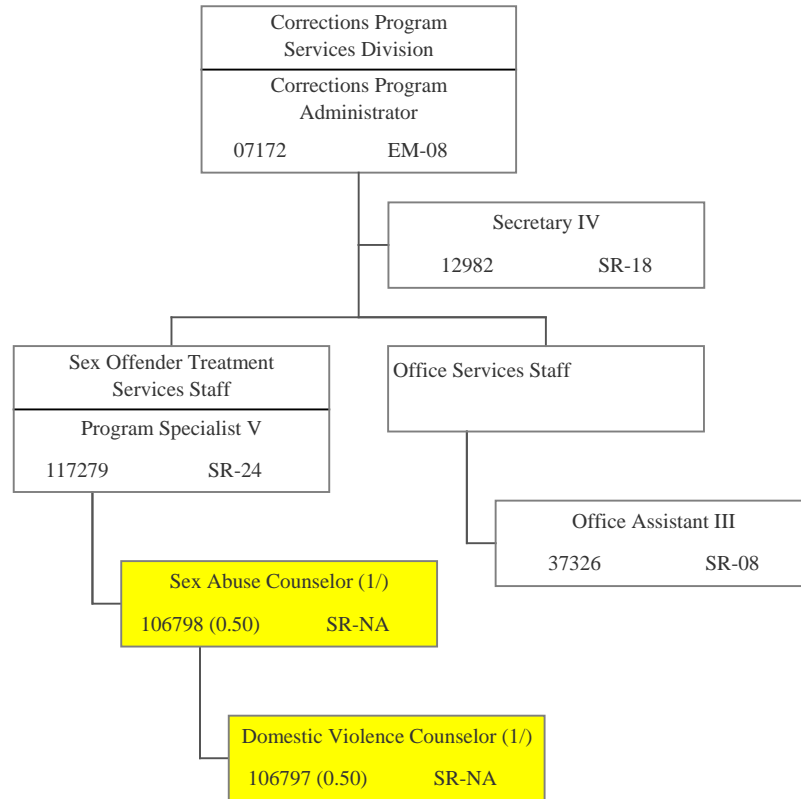

STATE OF HAWAII
DEPARTMENT OF PUBLIC SAFETY
OFFICE OF THE DEPUTY DIRECTOR FOR CORRECTIONS
CORRECTIONS PROGRAM SERVICES DIVISION
SEX OFFENDER TREATMENT SERVICES STAFF

POSITION ORGANIZATION CHART

June 30, 2017

1/ Exempt Position