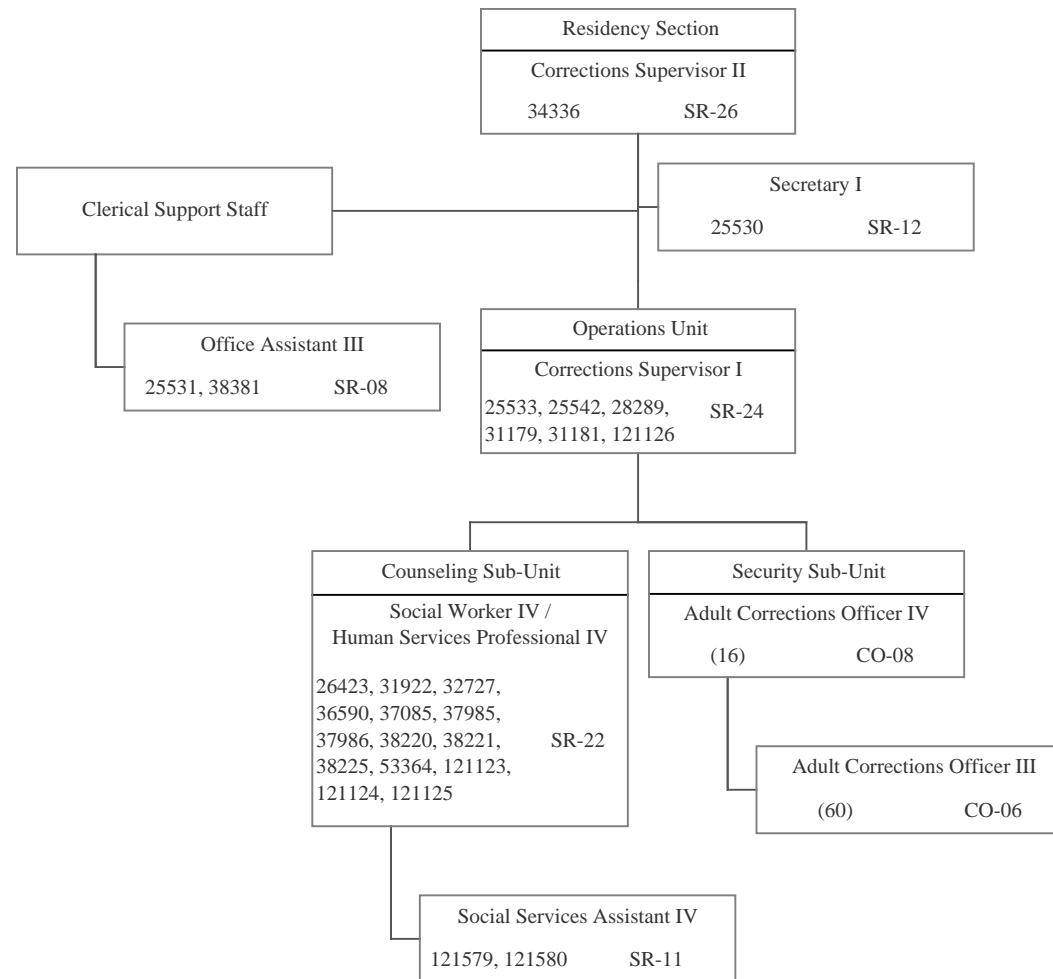

STATE OF HAWAII
DEPARTMENT OF PUBLIC SAFETY
OFFICE OF THE DEPUTY DIRECTOR FOR CORRECTIONS
INSTITUTIONS DIVISION
HALAWA CORRECTIONAL FACILITY BRANCH
RESIDENCY SECTION

POSITION ORGANIZATION CHART

June 30, 2017