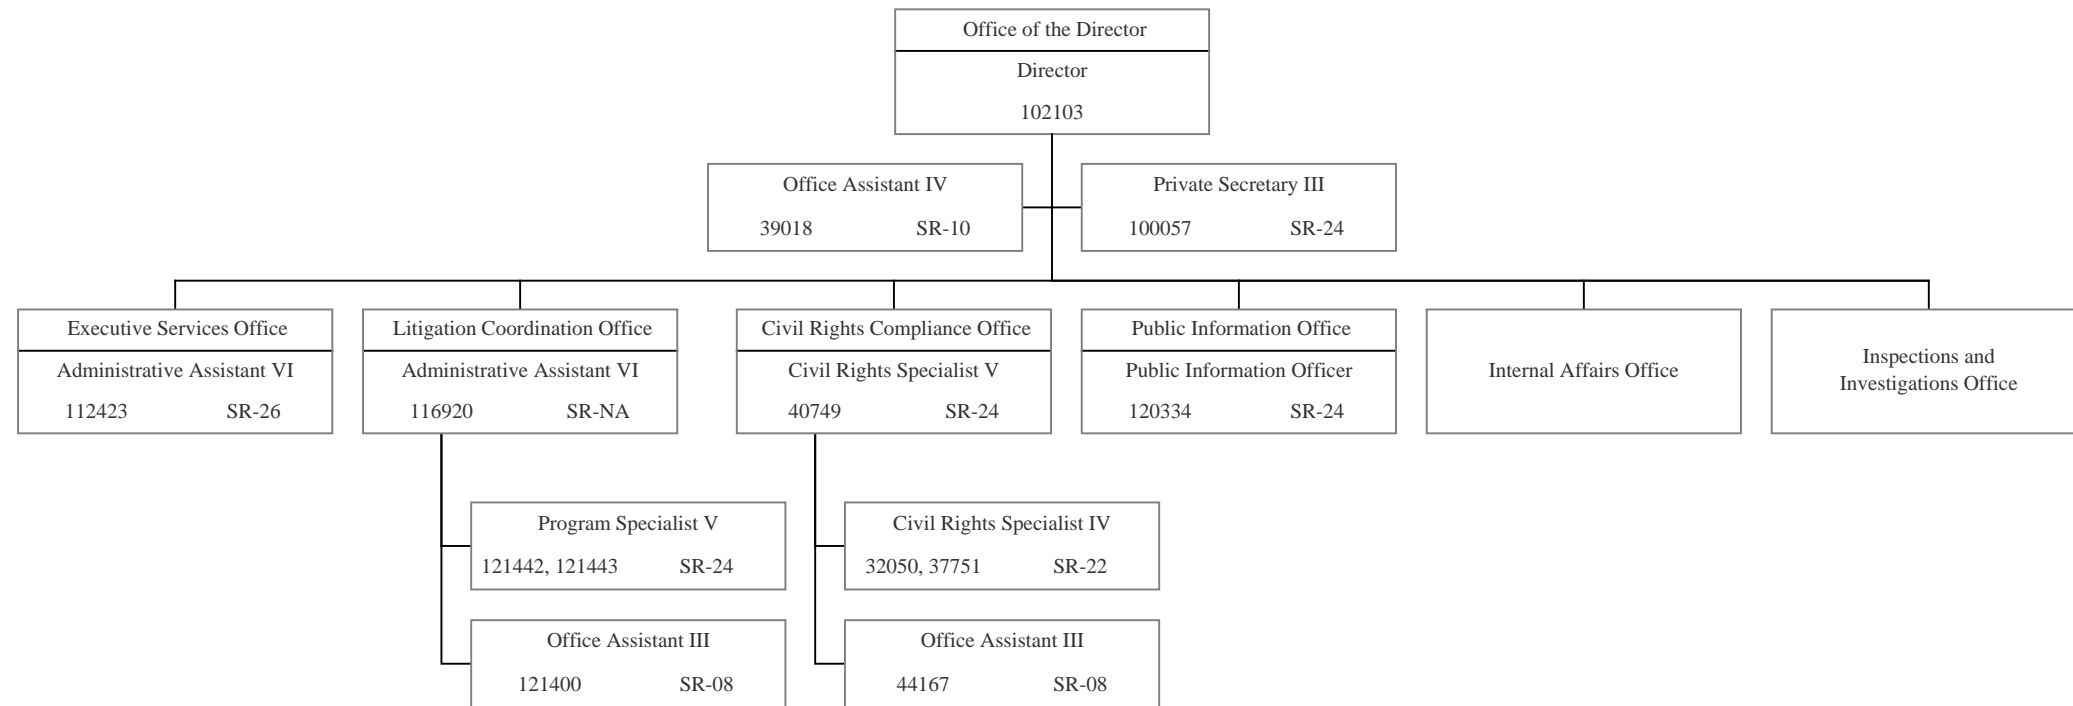

STATE OF HAWAII
DEPARTMENT OF PUBLIC SAFETY

ORGANIZATION CHART

June 30, 2017

ORGANIZATION CHART

June 30, 2017

1/ Commission shall cease to exist 12/01/2019 (Act 015, SLH 2015)

STATE OF HAWAII
 DEPARTMENT OF PUBLIC SAFETY
 OFFICE OF THE DIRECTOR
 INTERNAL AFFAIRS OFFICE
 INSPECTIONS AND INVESTIGATIONS OFFICE