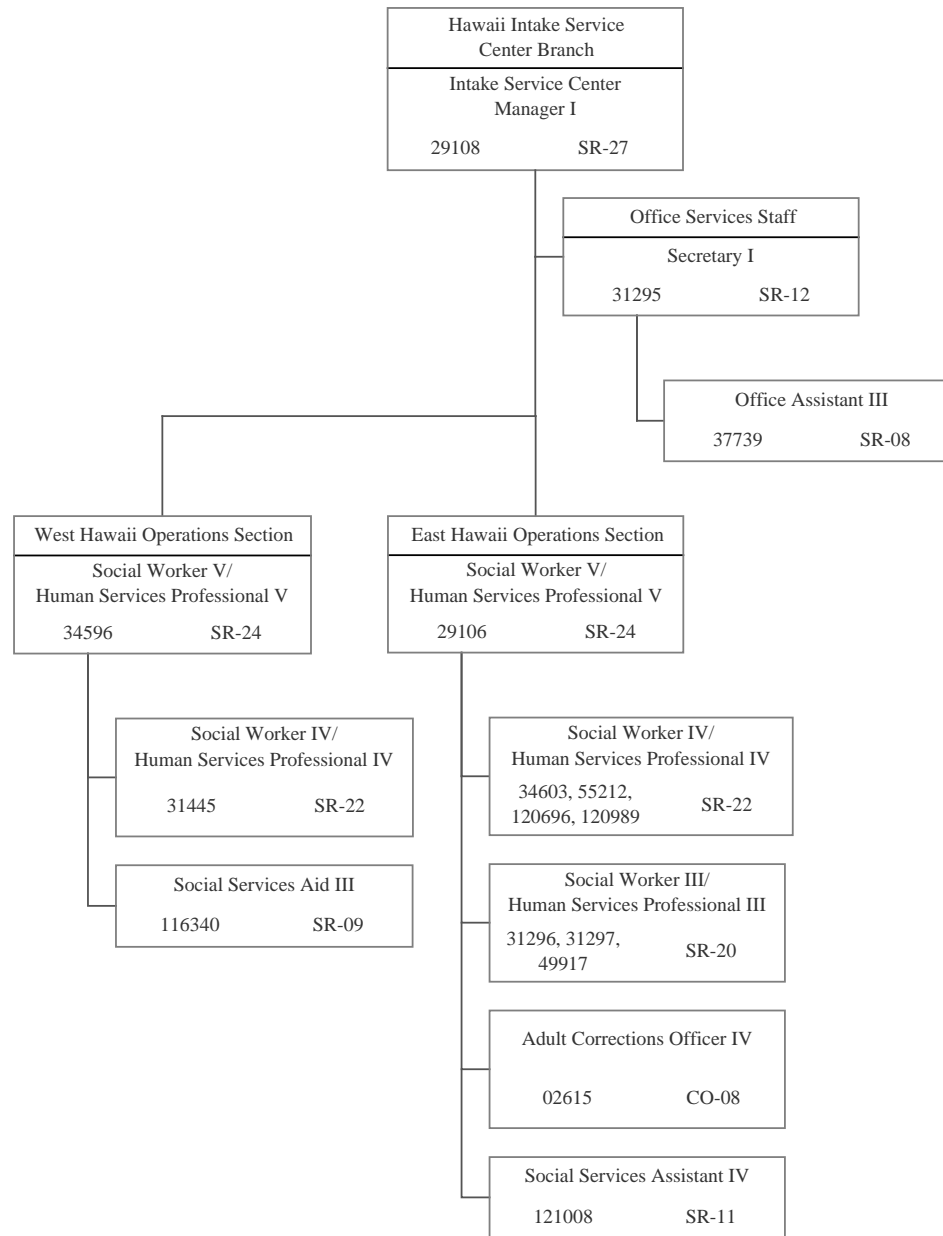

STATE OF HAWAII
DEPARTMENT OF PUBLIC SAFETY
OFFICE OF THE DEPUTY DIRECTOR FOR CORRECTIONS
INTAKE SERVICE CENTERS DIVISION
HAWAII INTAKE SERVICE CENTER BRANCH

POSITION ORGANIZATION CHART

June 30, 2017