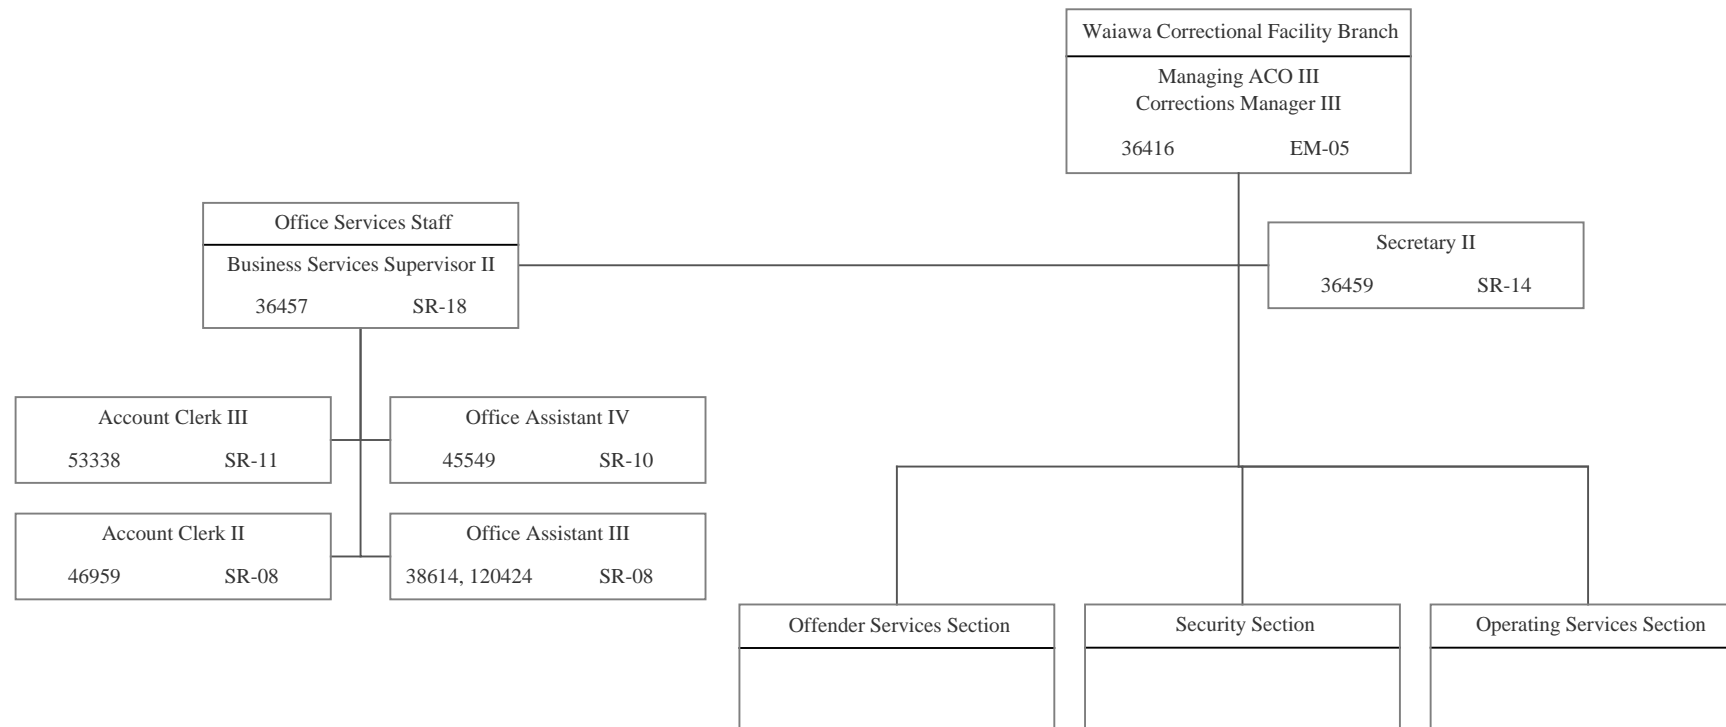

STATE OF HAWAII
DEPARTMENT OF PUBLIC SAFETY
OFFICE OF THE DEPUTY DIRECTOR FOR CORRECTIONS
INSTITUTIONS DIVISION
WAIAWA CORRECTIONAL FACILITY BRANCH
OFFICE SERVICES STAFF

POSITION ORGANIZATION CHART

June 30, 2017