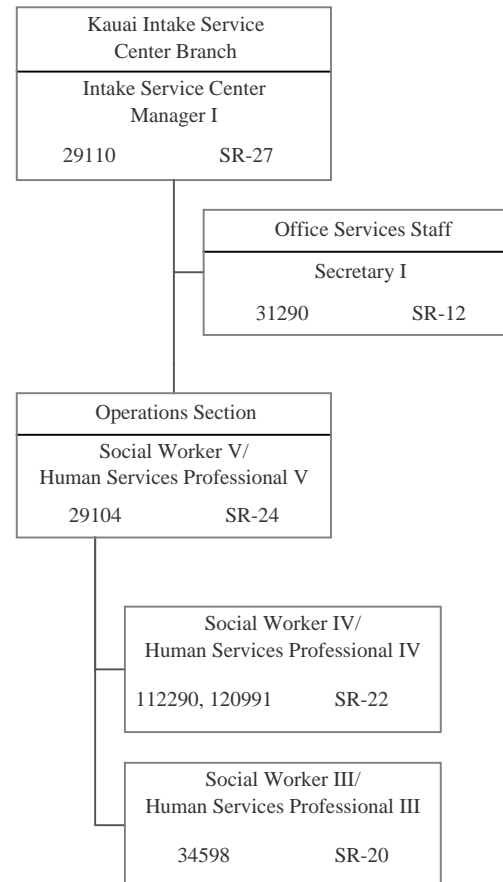

STATE OF HAWAII
DEPARTMENT OF PUBLIC SAFETY
OFFICE OF THE DEPUTY DIRECTOR FOR CORRECTIONS
INTAKE SERVICE CENTERS DIVISION
KAUAI INTAKE SERVICE CENTER BRANCH

POSITION ORGANIZATION CHART

June 30, 2017