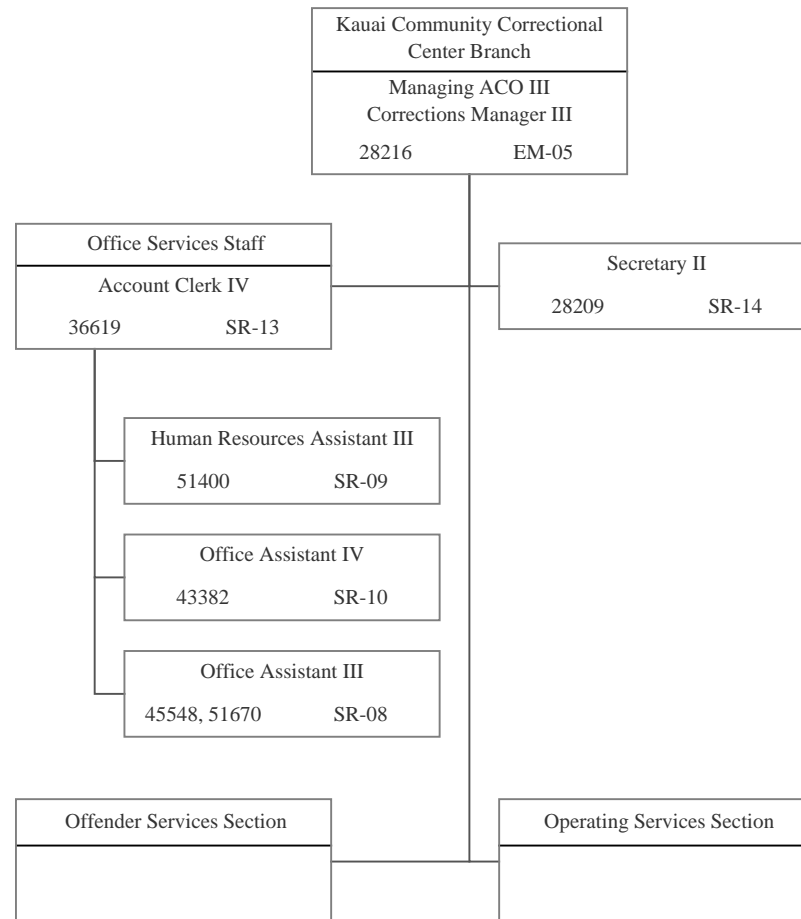

STATE OF HAWAII
DEPARTMENT OF PUBLIC SAFETY
OFFICE OF THE DEPUTY DIRECTOR FOR CORRECTIONS
INSTITUTIONS DIVISION
KAUAI COMMUNITY CORRECTIONAL CENTER BRANCH
OFFICE SERVICES STAFF

POSITION ORGANIZATION CHART

June 30, 2017