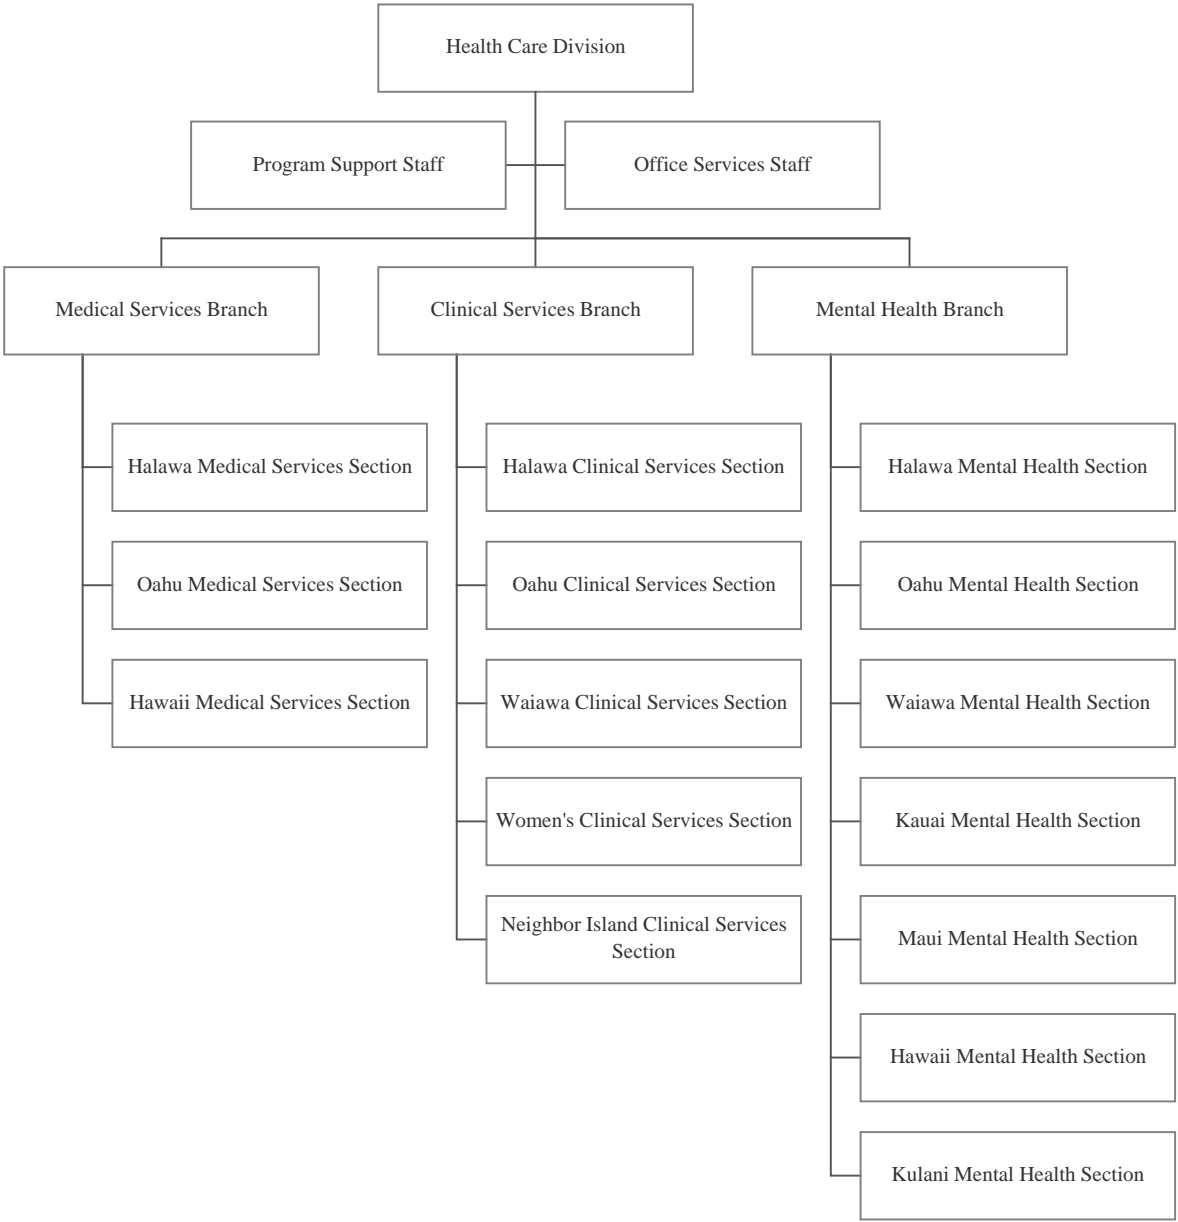

POSITION ORGANIZATION CHART

June 30, 2017

STATE OF HAWAII
DEPARTMENT OF PUBLIC SAFETY
OFFICE OF THE DEPUTY DIRECTOR FOR CORRECTIONS
HEALTH CARE DIVISION

ORGANIZATION CHART

June 30, 2017

STATE OF HAWAII
DEPARTMENT OF PUBLIC SAFETY
OFFICE OF THE DEPUTY DIRECTOR FOR CORRECTIONS
HEALTH CARE DIVISION