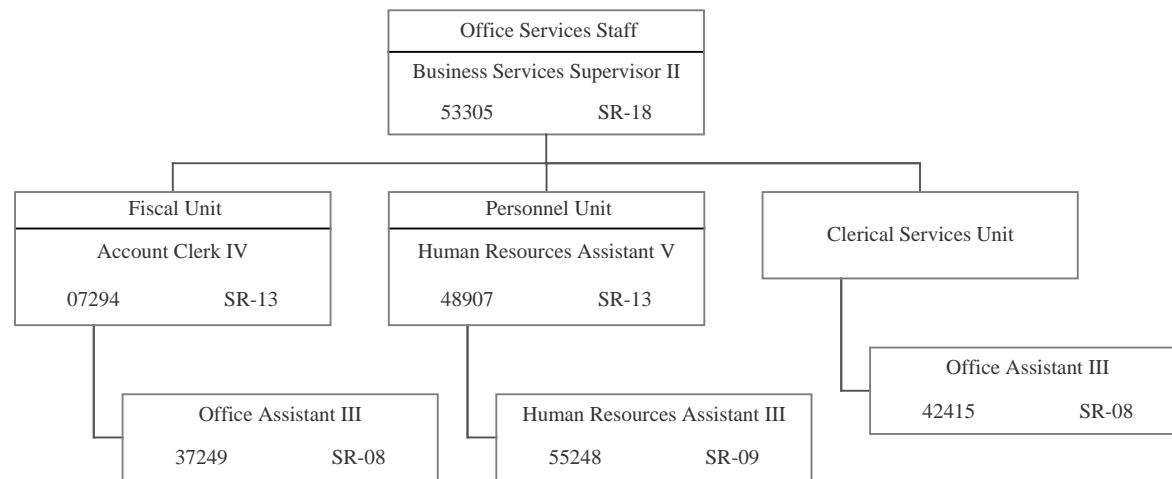

STATE OF HAWAII
DEPARTMENT OF PUBLIC SAFETY
OFFICE OF THE DEPUTY DIRECTOR FOR CORRECTIONS
INSTITUTIONS DIVISION
MAUI COMMUNITY CORRECTIONAL CENTER BRANCH
OFFICE SERVICES STAFF

POSITION ORGANIZATION CHART

June 30, 2017