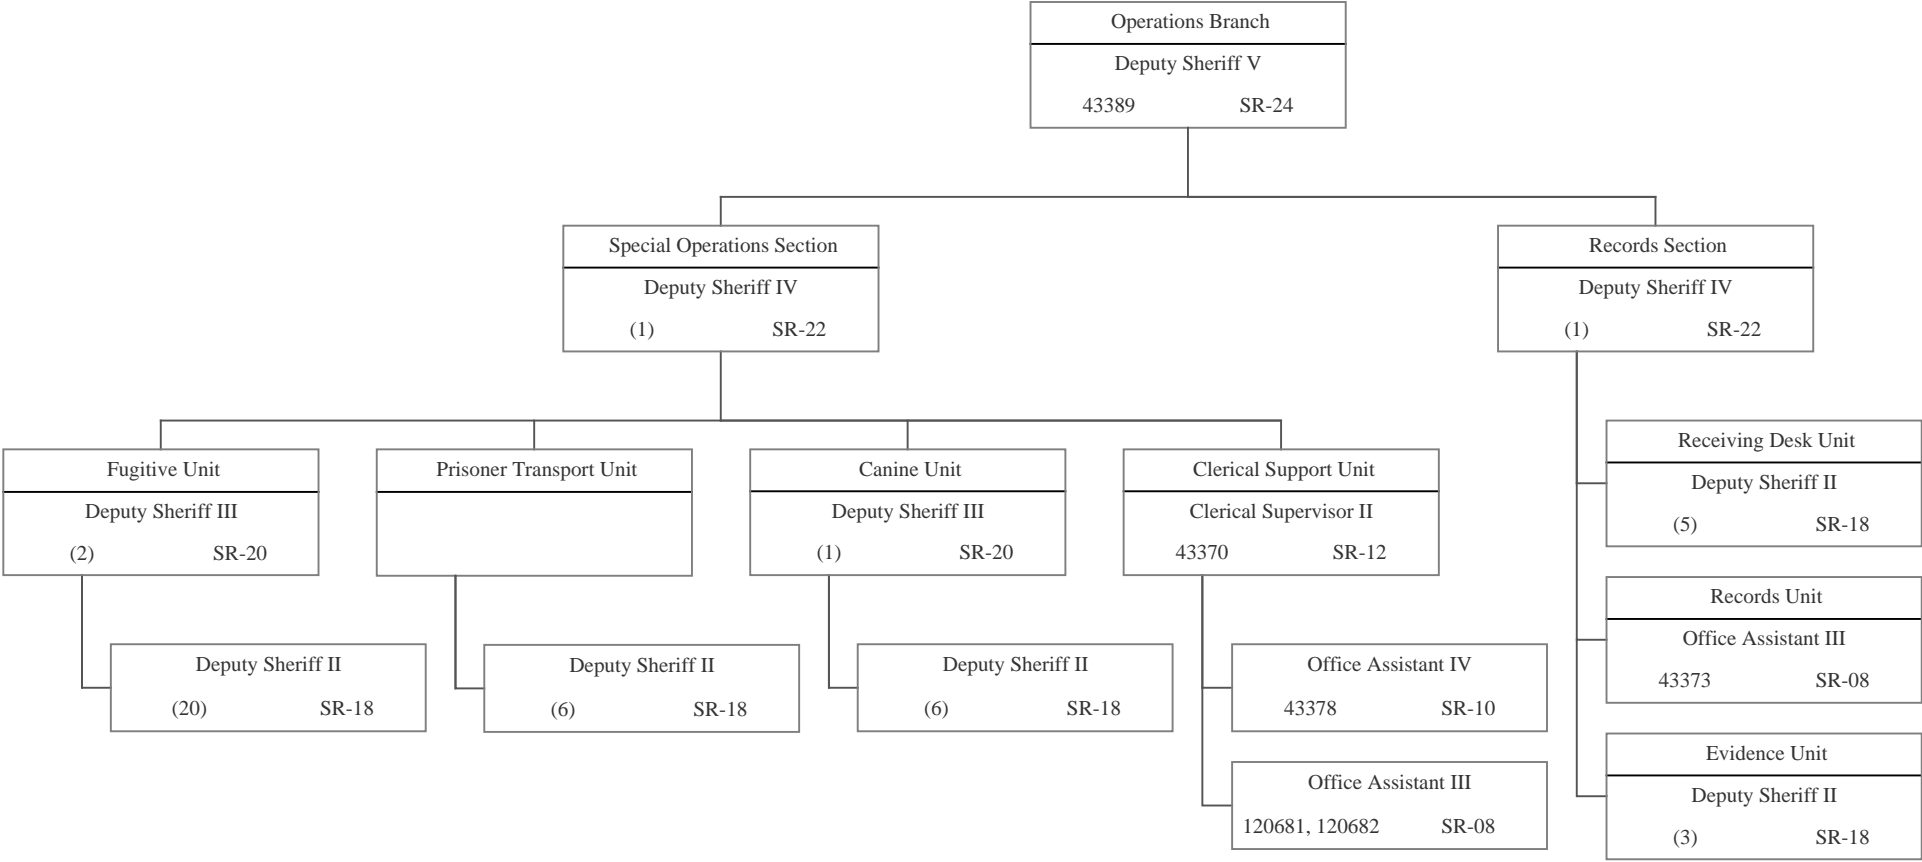

STATE OF HAWAII
DEPARTMENT OF PUBLIC SAFETY
OFFICE OF THE DEPUTY DIRECTOR FOR LAW ENFORCEMENT
SHERIFF DIVISION
OPERATIONS BRANCH
SPECIAL OPERATIONS SECTION
RECORDS SECTION

POSITION ORGANIZATION CHART

June 30, 2017