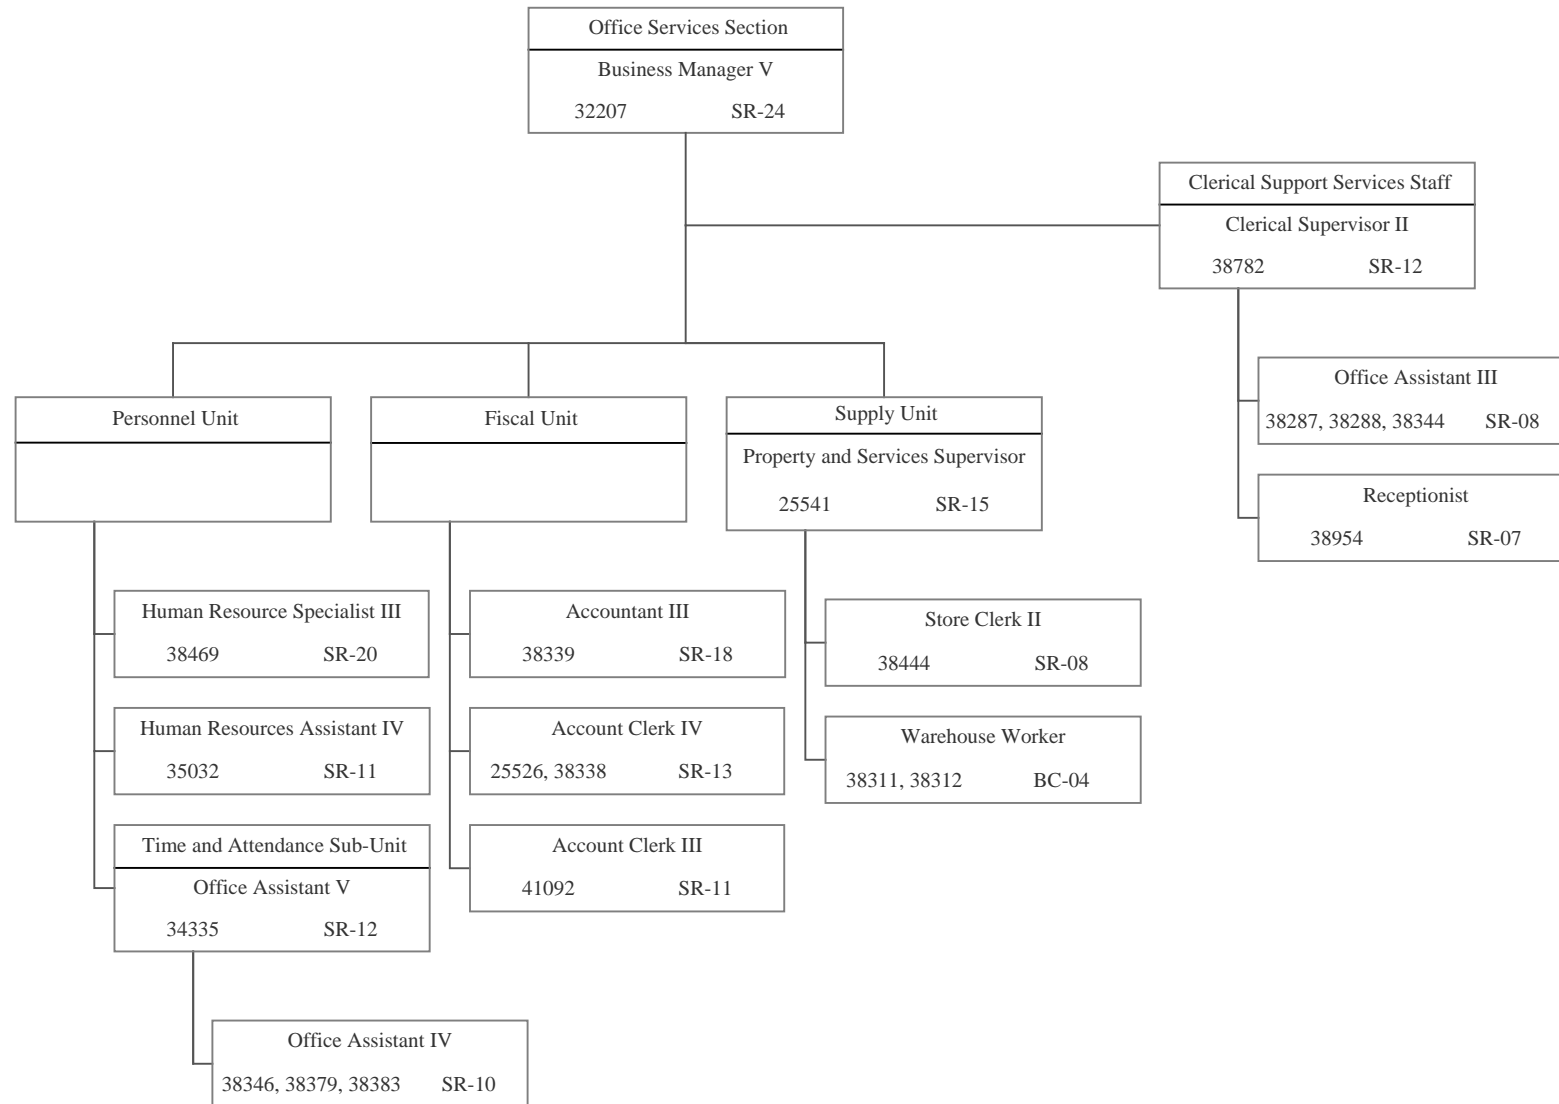

STATE OF HAWAII
DEPARTMENT OF PUBLIC SAFETY
OFFICE OF THE DEPUTY DIRECTOR FOR CORRECTIONS
INSTITUTIONS DIVISION
HALAWA CORRECTIONAL FACILITY BRANCH
OFFICE SERVICES SECTION

POSITION ORGANIZATION CHART

June 30, 2017