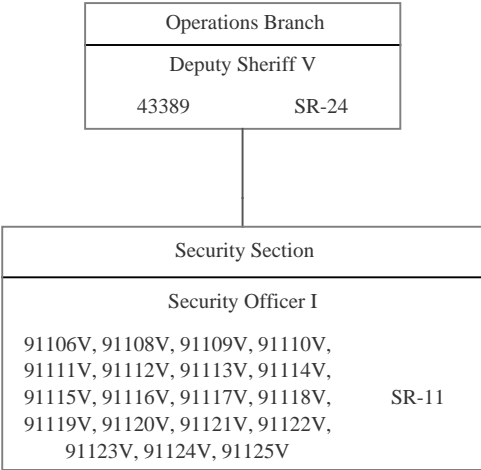

STATE OF HAWAII
DEPARTMENT OF PUBLIC SAFETY
OFFICE OF THE DEPUTY DIRECTOR FOR LAW ENFORCEMENT
SHERIFF DIVISION
OPERATIONS BRANCH
SECURITY SECTION

POSITION ORGANIZATION CHART

June 30, 2017