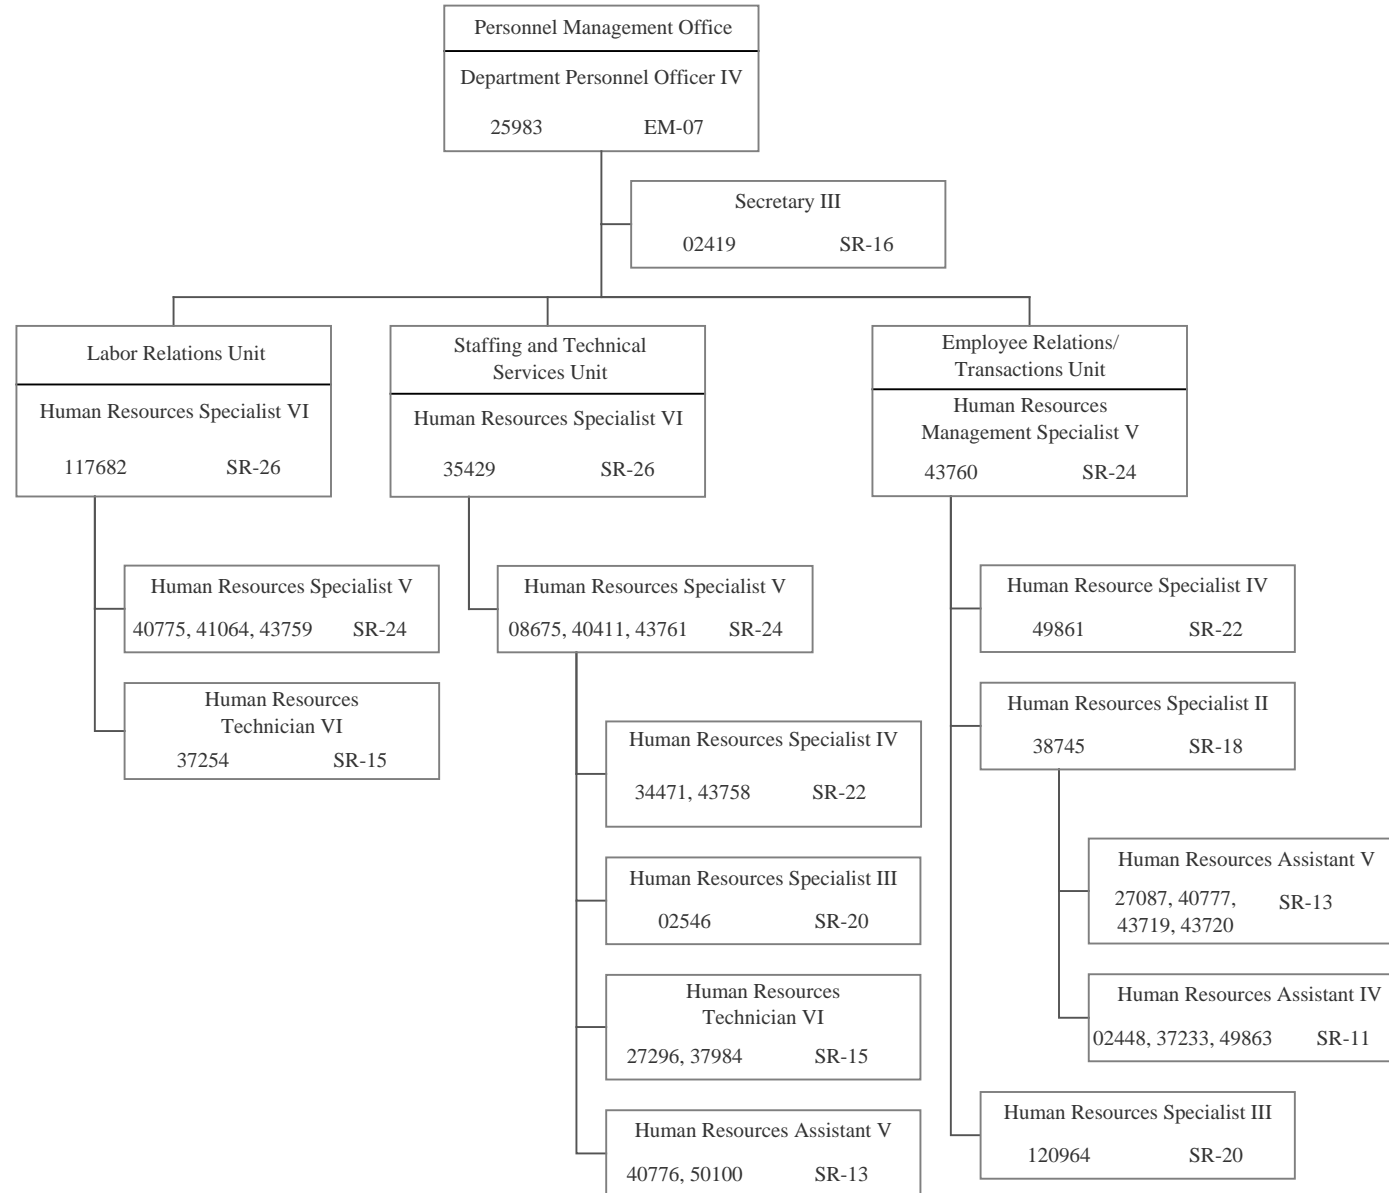

STATE OF HAWAII
DEPARTMENT OF PUBLIC SAFETY
OFFICE OF THE DEPUTY DIRECTOR FOR ADMINISTRATION
PERSONNEL MANAGEMENT OFFICE

POSITION ORGANIZATION CHART

June 30, 2017