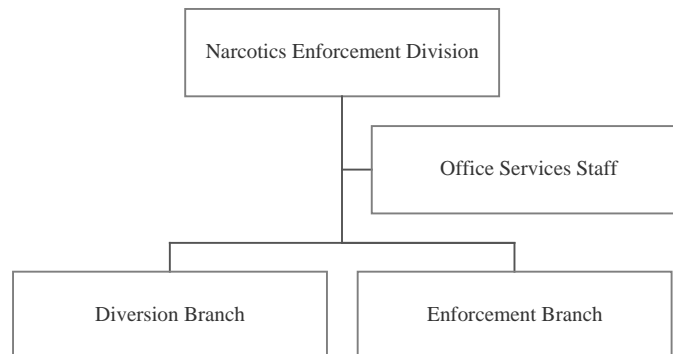

STATE OF HAWAII
DEPARTMENT OF PUBLIC SAFETY
OFFICE OF THE DEPUTY DIRECTOR FOR LAW ENFORCEMENT
NARCOTICS ENFORCEMENT DIVISION

ORGANIZATION CHART

June 30, 2017