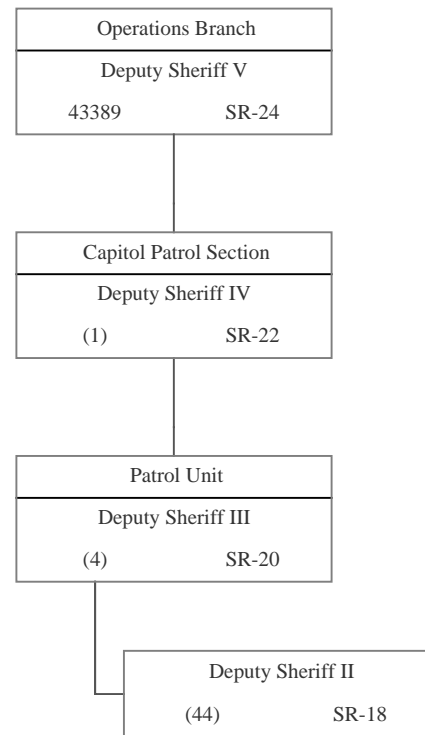

STATE OF HAWAII
DEPARTMENT OF PUBLIC SAFETY
OFFICE OF THE DEPUTY DIRECTOR FOR LAW ENFORCEMENT
SHERIFF DIVISION
OPERATIONS BRANCH
CAPITOL PATROL SECTION

POSITION ORGANIZATION CHART

June 30, 2017